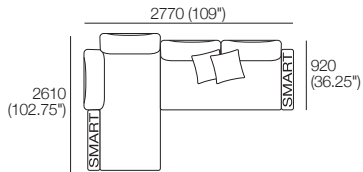

Effective July 2022. Use Magic Joiner M105. Seat Depths: STD Position 920 (32.25") / Deep Position 1010 (37.75"). Bed Brackets sold separately. As King Living has a policy of continuous improvement, changes to products and specifications may be made without prior notice. Images and drawings are representative of design only. Accessories not included.

Delta III Packages

Package 10 Deluxe Plus

Package 10 Deluxe Plus AE

Components: 2x Rectangle, 4x Back, 2x Box Arm,

Plus: 2x Magic Joiner Pair M105, 4x Bed Bracket, 2x Panama Cushion SQUARE

Configurations:

Effective July 2022. Use Magic Joiner M105. Seat Depths: STD Position 920 (36.25") / Deep Position 1010 (37.75"). As King Living has a policy of continuous improvement, changes to products and specifications may be made without prior notice. Images and drawings are representative of design only. Accessories not included.

Delta III Packages

Package 10 Deluxe Plus SMART

Package 10 Deluxe Plus SMART AE

Components: 2x Rectangle, 4x Back, 2x Box Arm SMART,

Plus: 2x Magic Joiner Pair M105, 4x Bed Bracket, 2x Panama Cushion SQUARE

Configurations:

Delta III Packages

Package 10T

Package 10T AE

Components: 2x Rectangle, 4x Back,
 1x Platform Table RECT Timber, 1x Platform Table RND Timber*
 Configurations:

Effective July 2022. Use Magic Joiner M105. Seat Position: STD 920 (36.25) / Deep 1010 (39.75). Bed Brackets sold separately. *Platform Tables available in selected timber finishes. Platform RND Table extends past platform 130-350 (6.25-13.75) – dimension not included above. As King Living has a policy of continuous improvement, changes to products and specifications may be made without prior notice. Images and drawings are representative of design only. Accessories not included.