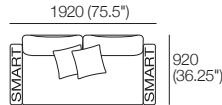

Delta III Packages

Package 10 Deluxe Plus

Package 10 Deluxe Plus AE

Components: 2x Rectangle, 4x Back, 2x Box Arm,

Plus: 2x Magic Joiner Pair M105, 4x Bed Bracket, 2x Panama Cushion SQUARE

Configurations:

Effective July 2022. Use Magic Joiner M105. Seat Depths: STD Position 920 (36.25") / Deep Position 1010 (37.75"). As King Living has a policy of continuous improvement, changes to products and specifications may be made without prior notice. Images and drawings are representative of design only. Accessories not included.

Delta III Packages

Package 10 Deluxe Plus SMART

Package 10 Deluxe Plus SMART AE

Components: 2x Rectangle, 4x Back, 2x Box Arm SMART,

Plus: 2x Magic Joiner Pair M105, 4x Bed Bracket, 2x Panama Cushion SQUARE

Configurations:

Delta III Packages

Package 10T

Package 10T AE

Components: 2x Rectangle, 4x Back,
 1x Platform Table RECT Timber, 1x Platform Table RND Timber*
 Configurations:

Effective July 2022. Use Magic Joiner M105. Seat Position: STD 920 (36.25) / Deep 1010 (39.75). Bed Brackets sold separately. *Platform Tables available in selected timber finishes. Platform RND Table extends past platform 130-350 (6.25-13.75) – dimension not included above. As King Living has a policy of continuous improvement, changes to products and specifications may be made without prior notice. Images and drawings are representative of design only. Accessories not included.