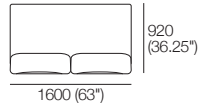

Delta III Packages

Package 10 Deluxe Plus

Package 10 Deluxe Plus AE

Components: 2x Rectangle, 4x Back, 2x Box Arm,

Plus: 2x Magic Joiner Pair M105, 4x Bed Bracket, 2x Panama Cushion SQUARE

Configurations:

Effective July 2022. Use Magic Joiner M105. Seat Depths: STD Position 920 (36.25") / Deep Position 1010 (37.75"). As King Living has a policy of continuous improvement, changes to products and specifications may be made without prior notice. Images and drawings are representative of design only. Accessories not included.

Delta III Packages

Package 10 Deluxe Plus SMART

Package 10 Deluxe Plus SMART AE

Components: 2x Rectangle, 4x Back, 2x Box Arm SMART,

Plus: 2x Magic Joiner Pair M105, 4x Bed Bracket, 2x Panama Cushion SQUARE

Configurations:

Delta III Packages

Package 10T

Package 10T AE

Components: 2x Rectangle, 4x Back,
 1x Platform Table RECT Timber, 1x Platform Table RND Timber*
 Configurations:

Effective July 2022. Use Magic Joiner M105. Seat Position: STD 920 (36.25) / Deep 1010 (39.75). Bed Brackets sold separately. *Platform Tables available in selected timber finishes. Platform RND Table extends past platform 130-350 (6.25-13.75) – dimension not included above. As King Living has a policy of continuous improvement, changes to products and specifications may be made without prior notice. Images and drawings are representative of design only. Accessories not included.