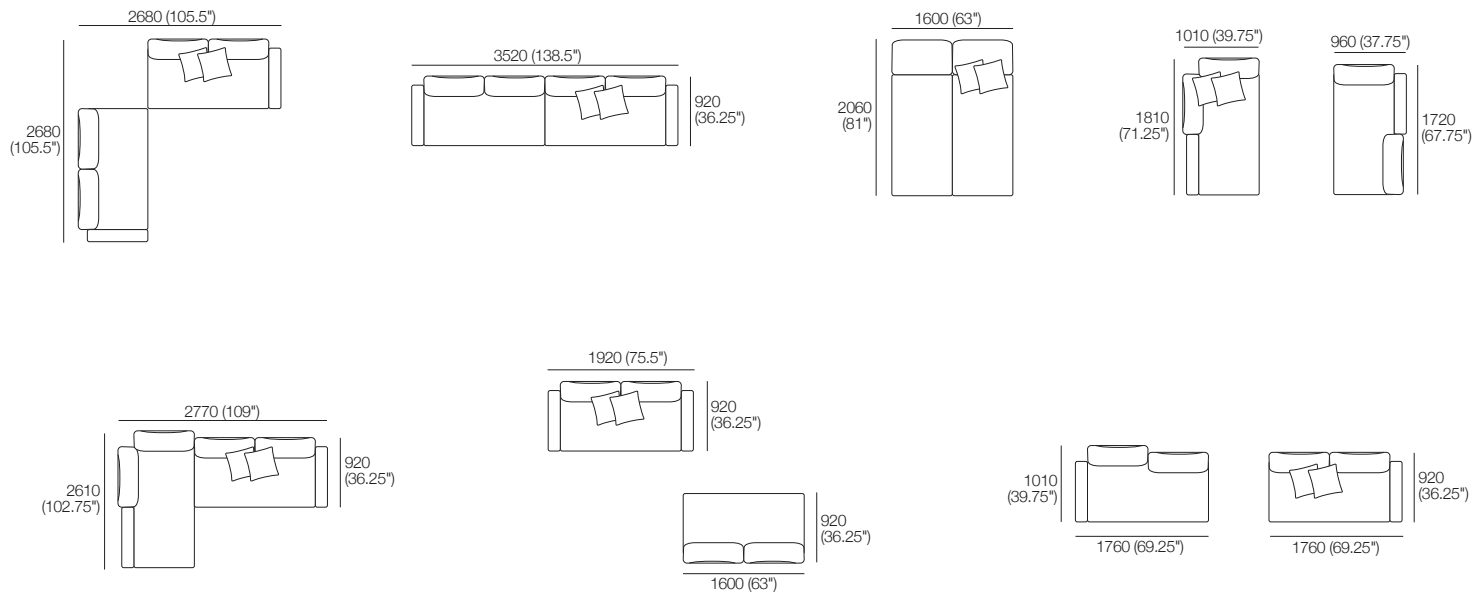

Effective July 2022. Use Magic Joiner M105. Seat Depths: STD Position 920 (32.25") / Deep Position 1010 (37.75"). Bed Brackets sold separately. As King Living has a policy of continuous improvement, changes to products and specifications may be made without prior notice. Images and drawings are representative of design only. Accessories not included.

Delta III Packages

Package 10 Deluxe Plus

Package 10 Deluxe Plus AE

Components: 2x Rectangle, 4x Back, 2x Box Arm,

Plus: 2x Magic Joiner Pair M105, 4x Bed Bracket, 2x Panama Cushion SQUARE

Configurations:

Effective July 2022. Use Magic Joiner M105. Seat Depths: STD Position 920 (36.25") / Deep Position 1010 (37.75"). As King Living has a policy of continuous improvement, changes to products and specifications may be made without prior notice. Images and drawings are representative of design only. Accessories not included.

Delta III Packages

Package 10 Deluxe Plus SMART

Package 10 Deluxe Plus SMART AE

Components: 2x Rectangle, 4x Back, 2x Box Arm SMART,

Plus: 2x Magic Joiner Pair M105, 4x Bed Bracket, 2x Panama Cushion SQUARE

Configurations:

Delta III Packages

Package 10T

Package 10T AE

Components: 2x Rectangle, 4x Back,
 1x Platform Table RECT Timber, 1x Platform Table RND Timber*
 Configurations:

Effective July 2022. Use Magic Joiner M105. Seat Position: STD 920 (36.25) / Deep 1010 (39.75). Bed Brackets sold separately. *Platform Tables available in selected timber finishes. Platform RND Table extends past platform 130-350 (6.25-13.75) – dimension not included above. As King Living has a policy of continuous improvement, changes to products and specifications may be made without prior notice. Images and drawings are representative of design only. Accessories not included.