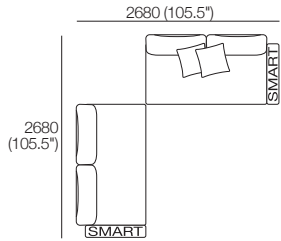

Effective July 2022. Use Magic Joiner M105. Seat Depths: STD Position 920 (32.25") / Deep Position 1010 (37.75"). Bed Brackets sold separately. As King Living has a policy of continuous improvement, changes to products and specifications may be made without prior notice. Images and drawings are representative of design only. Accessories not included.

Delta III Packages

Package 10 Deluxe Plus

Package 10 Deluxe Plus AE

Components: 2x Rectangle, 4x Back, 2x Box Arm,

Plus: 2x Magic Joiner Pair M105, 4x Bed Bracket, 2x Panama Cushion SQUARE

Configurations:

Effective July 2022. Use Magic Joiner M105. Seat Depths: STD Position 920 (36.25") / Deep Position 1010 (37.75"). As King Living has a policy of continuous improvement, changes to products and specifications may be made without prior notice. Images and drawings are representative of design only. Accessories not included.

Delta III Packages

Package 10 Deluxe Plus SMART

Package 10 Deluxe Plus SMART AE

Components: 2x Rectangle, 4x Back, 2x Box Arm SMART,

Plus: 2x Magic Joiner Pair M105, 4x Bed Bracket, 2x Panama Cushion SQUARE

Configurations:

Delta III Packages

Package 10T

Package 10T AE

Components: 2x Rectangle, 4x Back,
 1x Platform Table RECT Timber, 1x Platform Table RND Timber*
 Configurations:

Effective July 2022. Use Magic Joiner M105. Seat Position: STD 920 (36.25) / Deep 1010 (39.75). Bed Brackets sold separately. *Platform Tables available in selected timber finishes. Platform RND Table extends past platform 130-350 (6.25-13.75) – dimension not included above. As King Living has a policy of continuous improvement, changes to products and specifications may be made without prior notice. Images and drawings are representative of design only. Accessories not included.