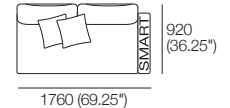

Delta III Packages

Package 10 Deluxe Plus

Package 10 Deluxe Plus AE

Components: 2x Rectangle, 4x Back, 2x Box Arm,

Plus: 2x Magic Joiner Pair M105, 4x Bed Bracket, 2x Panama Cushion SQUARE

Configurations:

Effective July 2022. Use Magic Joiner M105. Seat Depths: STD Position 920 (36.25") / Deep Position 1010 (37.75"). As King Living has a policy of continuous improvement, changes to products and specifications may be made without prior notice. Images and drawings are representative of design only. Accessories not included.

Delta III Packages

Package 10 Deluxe Plus SMART

Package 10 Deluxe Plus SMART AE

Components: 2x Rectangle, 4x Back, 2x Box Arm SMART,

Plus: 2x Magic Joiner Pair M105, 4x Bed Bracket, 2x Panama Cushion SQUARE

Configurations:

Delta III Packages

Package 10T

Package 10T AE

Components: 2x Rectangle, 4x Back,
 1x Platform Table RECT Timber, 1x Platform Table RND Timber*
 Configurations:

Effective July 2022. Use Magic Joiner M105. Seat Position: STD 920 (36.25) / Deep 1010 (39.75). Bed Brackets sold separately. *Platform Tables available in selected timber finishes. Platform RND Table extends past platform 130-350 (6.25-13.75) – dimension not included above. As King Living has a policy of continuous improvement, changes to products and specifications may be made without prior notice. Images and drawings are representative of design only. Accessories not included.