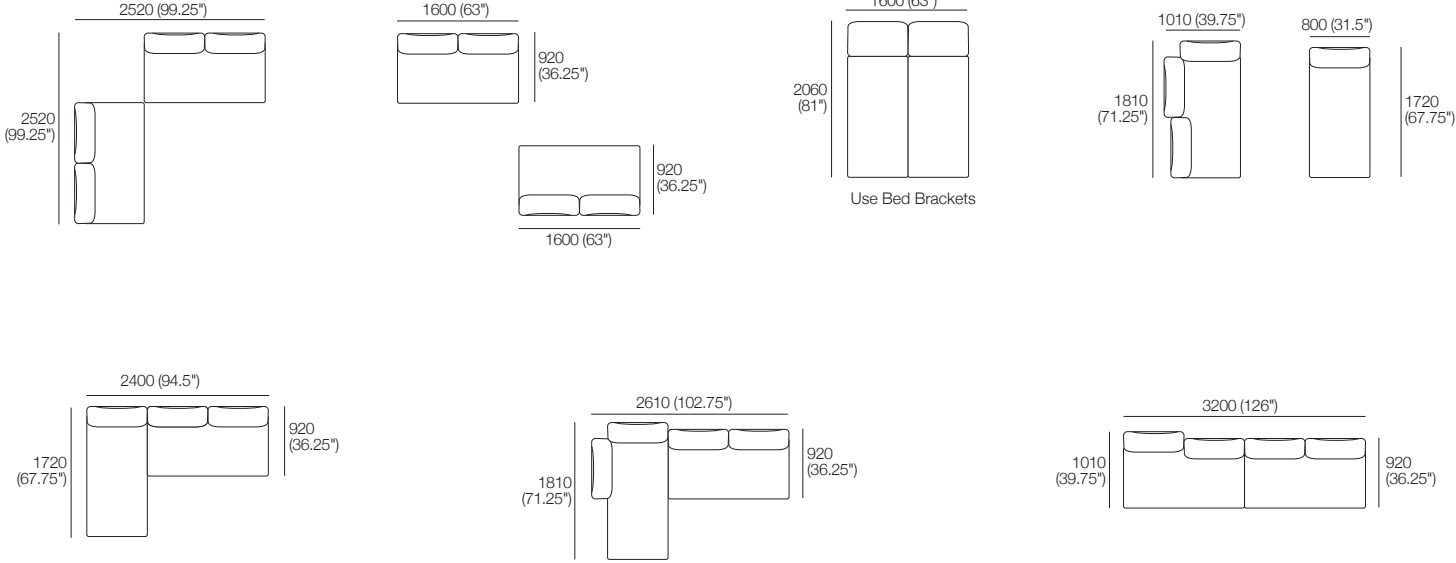

K I N G

DT2019801-O-V1

kingliving.com

Delta III Packages

Delta III Packages

Package 10

Package 10 AE

Components: 2x Rectangle, 4x Back
Configurations:

Effective July 2022. Use Magic Joiner M105. Seat Depths: STD Position 920 (32.25") / Deep Position 1010 (37.75"). Bed Brackets sold separately. As King Living has a policy of continuous improvement, changes to products and specifications may be made without prior notice. Images and drawings are representative of design only. Accessories not included.

Delta III Packages

Package 10 Deluxe Plus

Package 10 Deluxe Plus AE

Components: 2x Rectangle, 4x Back, 2x Box Arm,

Plus: 2x Magic Joiner Pair M105, 4x Bed Bracket, 2x Panama Cushion SQUARE

Configurations:

Effective July 2022. Use Magic Joiner M105. Seat Depths: STD Position 920 (36.25") / Deep Position 1010 (37.75"). As King Living has a policy of continuous improvement, changes to products and specifications may be made without prior notice. Images and drawings are representative of design only. Accessories not included.

Configurations:

Delta III Packages

Package 10T

Package 10T AE

Components: 2x Rectangle, 4x Back,
 1x Platform Table RECT Timber, 1x Platform Table RND Timber*
 Configurations:

Effective July 2022. Use Magic Joiner M105. Seat Position: STD 920 (36.25) / Deep 1010 (39.75). Bed Brackets sold separately. *Platform Tables available in selected timber finishes. Platform RND Table extends past platform 130-350 (6.25-13.75) – dimension not included above. As King Living has a policy of continuous improvement, changes to products and specifications may be made without prior notice. Images and drawings are representative of design only. Accessories not included.