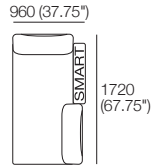

Effective July 2022. Use Magic Joiner M105. Seat Depths: STD Position 920 (32.25") / Deep Position 1010 (37.75"). Bed Brackets sold separately. As King Living has a policy of continuous improvement, changes to products and specifications may be made without prior notice. Images and drawings are representative of design only. Accessories not included.

Delta III Packages

Package 10 Deluxe Plus

Package 10 Deluxe Plus AE

Components: 2x Rectangle, 4x Back, 2x Box Arm,

Plus: 2x Magic Joiner Pair M105, 4x Bed Bracket, 2x Panama Cushion SQUARE

Configurations:

Effective July 2022. Use Magic Joiner M105. Seat Depths: STD Position 920 (36.25") / Deep Position 1010 (37.75"). As King Living has a policy of continuous improvement, changes to products and specifications may be made without prior notice. Images and drawings are representative of design only. Accessories not included.

Delta III Packages

Package 10 Deluxe Plus SMART

Package 10 Deluxe Plus SMART AE

Components: 2x Rectangle, 4x Back, 2x Box Arm SMART,

Plus: 2x Magic Joiner Pair M105, 4x Bed Bracket, 2x Panama Cushion SQUARE

Configurations:

Delta III Packages

Package 10T

Package 10T AE

Components: 2x Rectangle, 4x Back,
 1x Platform Table RECT Timber, 1x Platform Table RND Timber*
 Configurations:

Effective July 2022. Use Magic Joiner M105. Seat Position: STD 920 (36.25) / Deep 1010 (39.75). Bed Brackets sold separately. *Platform Tables available in selected timber finishes. Platform RND Table extends past platform 130-350 (6.25-13.75) – dimension not included above. As King Living has a policy of continuous improvement, changes to products and specifications may be made without prior notice. Images and drawings are representative of design only. Accessories not included.