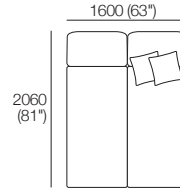

Effective July 2022. Use Magic Joiner M105. Seat Depths: STD Position 920 (32.25") / Deep Position 1010 (37.75"). Bed Brackets sold separately. As King Living has a policy of continuous improvement, changes to products and specifications may be made without prior notice. Images and drawings are representative of design only. Accessories not included.

Delta III Packages

Package 10 Deluxe Plus

Package 10 Deluxe Plus AE

Components: 2x Rectangle, 4x Back, 2x Box Arm,

Plus: 2x Magic Joiner Pair M105, 4x Bed Bracket, 2x Panama Cushion SQUARE

Configurations:

Effective July 2022. Use Magic Joiner M105. Seat Depths: STD Position 920 (36.25") / Deep Position 1010 (37.75"). As King Living has a policy of continuous improvement, changes to products and specifications may be made without prior notice. Images and drawings are representative of design only. Accessories not included.

Delta III Packages

Package 10 Deluxe Plus SMART

Package 10 Deluxe Plus SMART AE

Components: 2x Rectangle, 4x Back, 2x Box Arm SMART,

Plus: 2x Magic Joiner Pair M105, 4x Bed Bracket, 2x Panama Cushion SQUARE

Configurations:

Delta III Packages

Package 10T

Package 10T AE

Components: 2x Rectangle, 4x Back,
 1x Platform Table RECT Timber, 1x Platform Table RND Timber*
 Configurations:

Effective July 2022. Use Magic Joiner M105. Seat Position: STD 920 (36.25) / Deep 1010 (39.75). Bed Brackets sold separately. *Platform Tables available in selected timber finishes. Platform RND Table extends past platform 130-350 (6.25-13.75) – dimension not included above. As King Living has a policy of continuous improvement, changes to products and specifications may be made without prior notice. Images and drawings are representative of design only. Accessories not included.