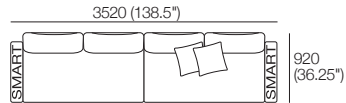

Delta III Packages

Package 10 Deluxe Plus

Package 10 Deluxe Plus AE

Components: 2x Rectangle, 4x Back, 2x Box Arm,

Plus: 2x Magic Joiner Pair M105, 4x Bed Bracket, 2x Panama Cushion SQUARE

Configurations:

Effective July 2022. Use Magic Joiner M105. Seat Depths: STD Position 920 (36.25") / Deep Position 1010 (37.75"). As King Living has a policy of continuous improvement, changes to products and specifications may be made without prior notice. Images and drawings are representative of design only. Accessories not included.

Delta III Packages

Package 10 Deluxe Plus SMART

Package 10 Deluxe Plus SMART AE

Components: 2x Rectangle, 4x Back, 2x Box Arm SMART,

Plus: 2x Magic Joiner Pair M105, 4x Bed Bracket, 2x Panama Cushion SQUARE

Configurations:

Delta III Packages

Package 10T

Package 10T AE

Components: 2x Rectangle, 4x Back,
 1x Platform Table RECT Timber, 1x Platform Table RND Timber*
 Configurations:

Effective July 2022. Use Magic Joiner M105. Seat Position: STD 920 (36.25) / Deep 1010 (39.75). Bed Brackets sold separately. *Platform Tables available in selected timber finishes. Platform RND Table extends past platform 130-350 (6.25-13.75) – dimension not included above. As King Living has a policy of continuous improvement, changes to products and specifications may be made without prior notice. Images and drawings are representative of design only. Accessories not included.