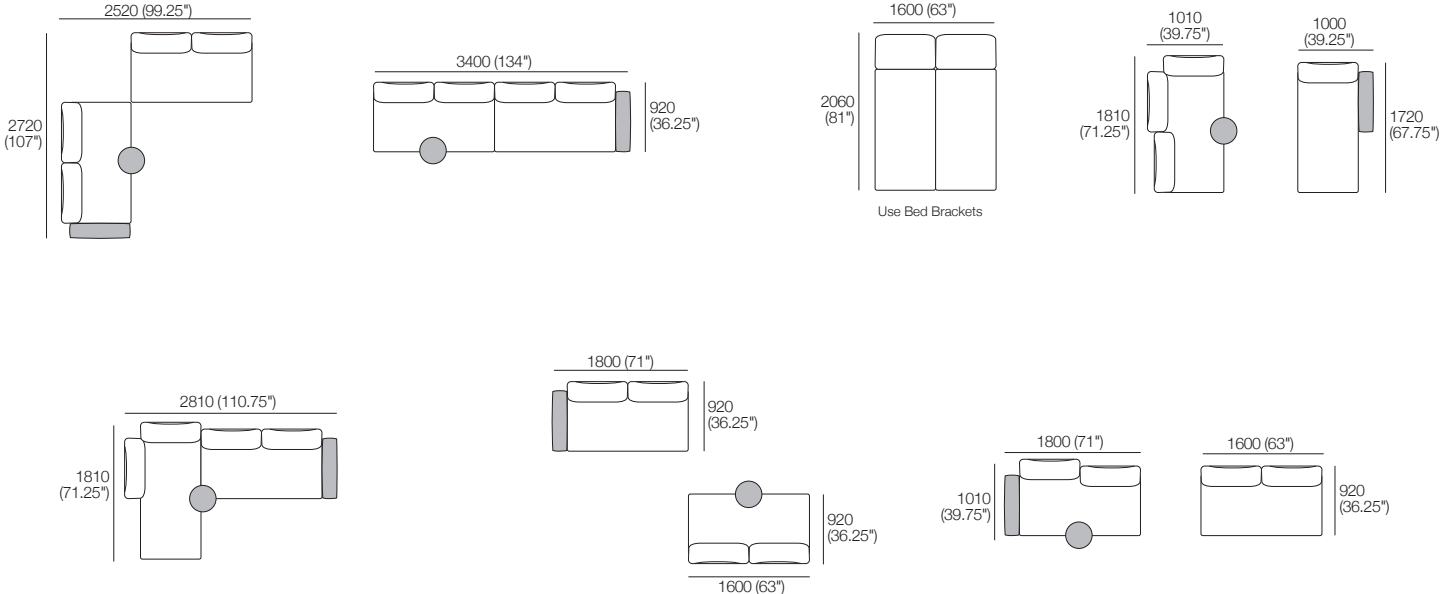

Delta III Packages

Package 10T

Package 10T AE

Components: 2x Rectangle, 4x Back,
1x Platform Table RECT Timber, 1x Platform Table RND Timber*
Configurations: