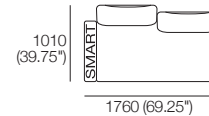

Delta III Packages

Package 10 Deluxe Plus

Package 10 Deluxe Plus AE

Components: 2x Rectangle, 4x Back, 2x Box Arm,

Plus: 2x Magic Joiner Pair M105, 4x Bed Bracket, 2x Panama Cushion SQUARE

Configurations:

Effective July 2022. Use Magic Joiner M105. Seat Depths: STD Position 920 (36.25") / Deep Position 1010 (37.75"). As King Living has a policy of continuous improvement, changes to products and specifications may be made without prior notice. Images and drawings are representative of design only. Accessories not included.

Delta III Packages

Package 10 Deluxe Plus SMART

Package 10 Deluxe Plus SMART AE

Components: 2x Rectangle, 4x Back, 2x Box Arm SMART,

Plus: 2x Magic Joiner Pair M105, 4x Bed Bracket, 2x Panama Cushion SQUARE

Configurations:

Delta III Packages

Package 10T

Package 10T AE

Components: 2x Rectangle, 4x Back,
 1x Platform Table RECT Timber, 1x Platform Table RND Timber*
 Configurations:

Effective July 2022. Use Magic Joiner M105. Seat Position: STD 920 (36.25) / Deep 1010 (39.75). Bed Brackets sold separately. *Platform Tables available in selected timber finishes. Platform RND Table extends past platform 130-350 (6.25-13.75) – dimension not included above. As King Living has a policy of continuous improvement, changes to products and specifications may be made without prior notice. Images and drawings are representative of design only. Accessories not included.