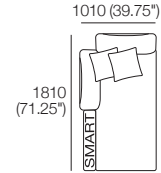

Effective July 2022. Use Magic Joiner M105. Seat Depths: STD Position 920 (32.25") / Deep Position 1010 (37.75"). Bed Brackets sold separately. As King Living has a policy of continuous improvement, changes to products and specifications may be made without prior notice. Images and drawings are representative of design only. Accessories not included.

Delta III Packages

Package 10 Deluxe Plus

Package 10 Deluxe Plus AE

Components: 2x Rectangle, 4x Back, 2x Box Arm,

Plus: 2x Magic Joiner Pair M105, 4x Bed Bracket, 2x Panama Cushion SQUARE

Configurations:

Effective July 2022. Use Magic Joiner M105. Seat Depths: STD Position 920 (36.25") / Deep Position 1010 (37.75"). As King Living has a policy of continuous improvement, changes to products and specifications may be made without prior notice. Images and drawings are representative of design only. Accessories not included.

Delta III Packages

Package 10 Deluxe Plus SMART

Package 10 Deluxe Plus SMART AE

Components: 2x Rectangle, 4x Back, 2x Box Arm SMART,

Plus: 2x Magic Joiner Pair M105, 4x Bed Bracket, 2x Panama Cushion SQUARE

Configurations:

Delta III Packages

Package 10T

Package 10T AE

Components: 2x Rectangle, 4x Back,
 1x Platform Table RECT Timber, 1x Platform Table RND Timber*
 Configurations:

Effective July 2022. Use Magic Joiner M105. Seat Position: STD 920 (36.25) / Deep 1010 (39.75). Bed Brackets sold separately. *Platform Tables available in selected timber finishes. Platform RND Table extends past platform 130-350 (6.25-13.75) – dimension not included above. As King Living has a policy of continuous improvement, changes to products and specifications may be made without prior notice. Images and drawings are representative of design only. Accessories not included.