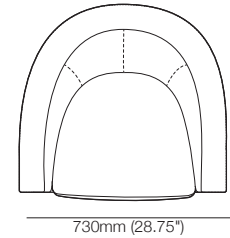

K I N G

DT2015032

kingliving.com

Oliver Tub Chair

Oliver Tub Chair

Swivel | Fixed

Oliver Swivel

Front

Side

Top

Oliver Fixed

Adjustable Legs: 18mm (.75")

Front

Side

Top