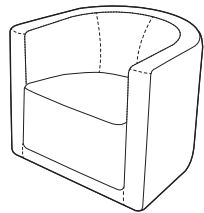

K I N G

DT2015032

kingliving.com

Oliver Tub Chair

Oliver Tub Chair

Swivel | Fixed

Oliver Swivel

Front

Side

Top

Oliver Fixed

Adjustable Legs: 18mm (.75")

Front

Side

Top