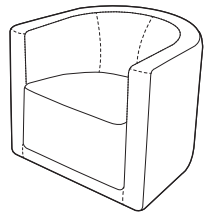

K I N G

DT2015032

kingliving.com

Oliver Tub Chair

Oliver Tub Chair

Swivel | Fixed

Oliver Swivel

Front

Side

Top

Oliver Fixed

Adjustable Legs: 18mm (.75")

Front

Side

Top