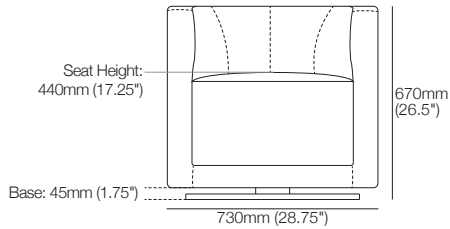

Side

Top

Oliver Fixed

Adjustable Legs: 18mm (.75")

Front

Side

Top