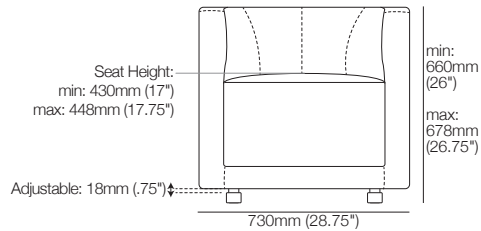

Side

Top

Oliver Fixed

Adjustable Legs: 18mm (.75")

Front

Side

Top