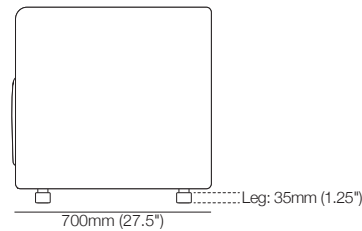

Side

Top

Oliver Fixed

Adjustable Legs: 18mm (.75")

Front

Side

Top