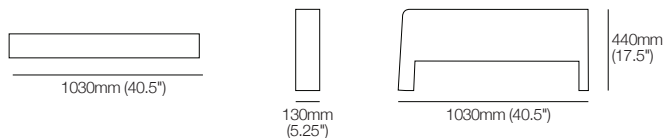

King Cinema Premiere

Media Consoles | Media Wedges

King Cinema Media Console Compact SMART

Top View | End View | Side View