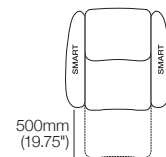

## Packages | SMART Pocket Accessories

**King Cinema Premiere**  
3-Seater 800R MEDIA SMART  
Top View

min:  
1175mm  
(46.25")  
max (reclined):  
1670mm  
(65.75")

3326mm (131")

**King Cinema Premiere**  
2.5-Seater 900R MEDIA SMART  
Top View

min:  
1105mm  
(43.5")  
max (reclined):  
1600mm  
(63")

2460mm (97")

**King Cinema Premiere**  
2-Seater 800R SMART  
Top View

min:  
1080mm  
(42.5")  
max (reclined):  
1580mm  
(62.25")

2010mm (79.25")

**King Cinema Premiere**  
Armchair 700R SMART  
Top View

min:  
1080mm  
(42.5")  
max (reclined):  
1580mm  
(62.25")

500mm  
(19.75")

700mm (27.5")