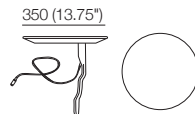

Charge Table 350 Round