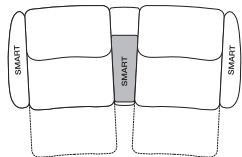

## Packages | SMART Pocket Accessories

**King Cinema Premiere**  
3-Seater 800R MEDIA SMART  
Top View

min:  
1175mm  
(46.25")  
max (reclined):  
1670mm  
(65.75")

3326mm (131")

**King Cinema Premiere**  
2.5-Seater 900R MEDIA SMART  
Top View

min:  
1105mm  
(43.5")  
max (reclined):  
1600mm  
(63")

2460mm (97")

**King Cinema Premiere**  
2-Seater 800R SMART  
Top View

min:  
1080mm  
(42.5")  
max (reclined):  
1580mm  
(62.25")

2010mm (79.25")

**King Cinema Premiere**  
Armchair 700R SMART  
Top View

min:  
1080mm  
(42.5")  
max (reclined):  
1580mm  
(62.25")

500mm  
(19.75")

700mm (27.5")