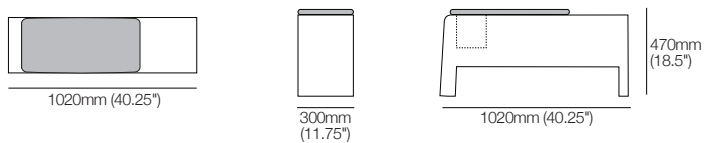

### King Cinema Media Console Wide SMART

Top View | End View | Side View

### King Cinema Media Console Wedge Storage Wide SMART Charge

Closed: Top View | End View | Side View

### King Cinema Media Console XW Storage SMART / or King Cinema Media Console XW Storage SMART Charge

Closed: Top View | End View | Side View

Open: Top View | End View | Side View

Open: Top View | End View | Side View