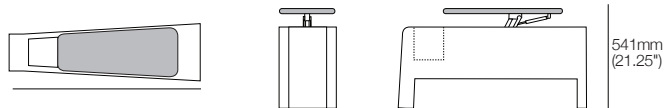

### King Cinema Media Console Wedge Storage Wide SMART Charge

Closed: Top View | End View | Side View

### King Cinema Media Console XW Storage SMART / or King Cinema Media Console XW Storage SMART Charge

Closed: Top View | End View | Side View

Open: Top View | End View | Side View

Open: Top View | End View | Side View