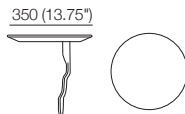

Optional SMART Pocket Accessories

Table 350 Round