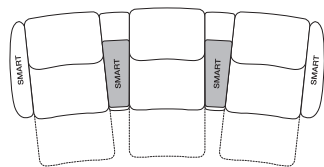

King Cinema Premiere

Packages | SMART Pocket Accessories

King Cinema Premiere
3-Seater 800R MEDIA SMART
Top View

min:
1175mm
(46.25")
max (reclined):
1670mm
(65.75")

3326mm (131")