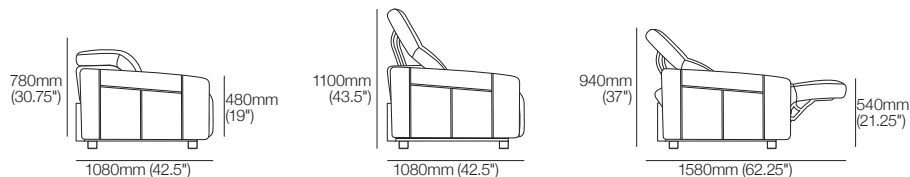

King Cinema Premiere Chair Modules: 700R : 800R : 900R

General Side View Chair Positions (SMART Pocket Shown): Closed | Headrest Up | Open (Reclined)