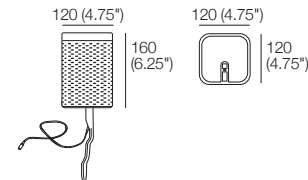

**King Cinema Premiere**  
Armchair 700R SMART  
Top View

min:  
1080mm  
(42.5")  
max (reclined):  
1580mm  
(62.25")

500mm  
(19.75")

700mm (27.5")

## Optional SMART Pocket Accessories

**Table 350 Round**

**Charge Table 350 Round**

**King Sofa Light LED**

**Sonos Bracket**

Compatible with:  
Sonos Play 1; Sonos One; Sonos One SL

Effective January 2025, King Cinema Premiere uses TouchGlide® Technology. The weight limit for the recliner mechanism used in King Cinema Premiere is 130kg (286.5lb). The weight limit for King Cinema Premiere footrest is 15kg (33lb). As King Living has a policy of continuous improvement, changes to products and specifications may be made without prior notice. Images and drawings are representative of design only. Accessories not included.