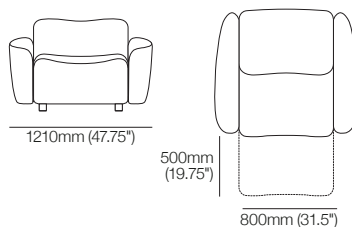

King Cinema Premiere Chair 800R

Front View | Top View