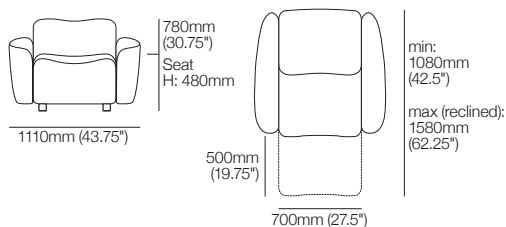

King Cinema Premiere

General Information

King Cinema Premiere Chair 700R

Front View | Top View