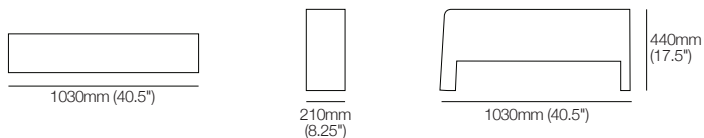

King Cinema Media Console Wide SMART

Top View | End View | Side View