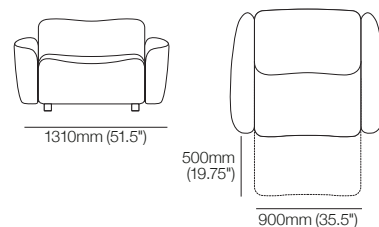

King Cinema Premiere Chair 900R

Front View | Top View