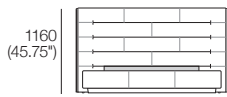

K I N G

DT2025003-ANZ-ASIA-NA

kingliving.com

Horizon Storage Bed

Horizon Storage Bed

Standard Bedhead

General dimensions. Leather detail indicated.

Side View

Front View (Standard)

Back View (Standard)

Front View (Deluxe)

Back View (Deluxe)

Bedheads: 150mm (6") wider than Bedbases

Standard Bedhead with Side-Panels (Optional)

Side-Panels sold separately (pair). Leather detail indicated

Front View (Standard)

760mm (30")

760mm (30")

Rear View (Standard)

Front View (Deluxe)

Rear View (Deluxe)

Grand Bedhead

General dimensions. Leather detail indicated.

Queen-SG

Mattress Area:
1525mm (60") x 1900mm (74.75")

Bedbase:
1650 (65")

Bedhead:
1800 (71")

2095mm (82.5")

Bedhead Side-Panels* (Optional)

Rotation up to 90°

Side-Panels (when extended)
increase the Bedhead's total
width by 1520mm (60")