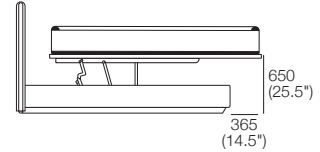

Queen-SG

Mattress Area:
1525mm (60") x 1900mm (74.75")

Bedbase:
1650 (65")

Bedhead:
1800 (71")

2095mm (82.5")

Bedhead Side-Panels* (Optional)

Rotation up to 90°

Side-Panels (when extended)
increase the Bedhead's total
width by 1520mm (60")

Horizon Storage Bed

Storage

Bedbase encloses a generous storage compartment.

Accessing Storage

Storage Bed lifts open easily to access storage.

Bed-Making

Engineered Steel Frame lifts further into the bed-making position and extends past the Bedbase.