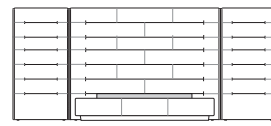

Front View (Standard)

760mm (30")

760mm (30")

Rear View (Standard)

Front View (Deluxe)

Rear View (Deluxe)

Grand Bedhead

General dimensions. Leather detail indicated.

Front View (Standard)

760mm (30")

760mm (30")

Rear View (Standard)

Front View (Deluxe)

Rear View (Deluxe)

Horizon Storage Bed

King-AU | SuperKing-NZ

Mattress Area:
1835mm (72.25") x 2030mm (80")

Bedbase:
1960mm (77.25")

Bedhead:
2110mm (83")

2225mm (87.5")

King-US

Mattress Area:
1935mm (76.25") x 2030mm (80")

Bedbase:
2060mm (81.25")

Bedhead:
2210mm (83")

2225mm (87.5")

King-NZ

Mattress Area:
1660mm (65.5") x 2030mm (80")

Bedbase:
1785mm (70.25")

Bedhead:
1935mm (76.25")

2225mm (87.5")

Queen-AU-CA-NZ-US

Mattress Area:
1525mm (60") x 2030mm (80")