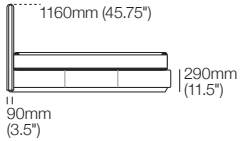

K I N G

DT2025003-ANZ-ASIA-NA

kingliving.com

Horizon Storage Bed

Horizon Storage Bed

Standard Bedhead

General dimensions. Leather detail indicated.

Side View

Front View (Standard)

Back View (Standard)

Front View (Deluxe)

Back View (Deluxe)

Bedheads: 150mm (6") wider than Bedbases

Standard Bedhead with Side-Panels (Optional)

Side-Panels sold separately (pair). Leather detail indicated

Front View (Standard)

760mm (30")

760mm (30")

Rear View (Standard)

Front View (Deluxe)

Rear View (Deluxe)

Grand Bedhead

General dimensions. Leather detail indicated.

Queen-SG

Mattress Area:
1525mm (60") x 1900mm (74.75")

Bedbase:
1650 (65")

Bedhead:
1800 (71")

2095mm (82.5")

Bedhead Side-Panels* (Optional)

Rotation up to 90°

Side-Panels (when extended)
increase the Bedhead's total
width by 1520mm (60")