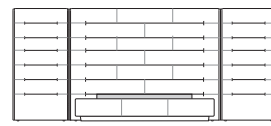

Front View (Standard)

760mm (30")

760mm (30")

Rear View (Standard)

Front View (Deluxe)

Rear View (Deluxe)

Grand Bedhead

General dimensions. Leather detail indicated.

Side View

Front View (Standard)

Back View (Standard)

Front View (Deluxe)

Back View (Deluxe)

Bedheads: 150mm (6") wider than Bedbases

Grand Bedhead with Side-Panels (Optional)

Side-Panels sold separately (pair). Leather detail indicated

Front View (Standard)

760mm (30")

760mm (30")

Rear View (Standard)

Front View (Deluxe)

Rear View (Deluxe)

Horizon Storage Bed

King-AU | SuperKing-NZ

Mattress Area:
1835mm (72.25") x 2030mm (80")

Bedbase:
1960mm (77.25")

Bedhead:
2110mm (83")

2225mm (87.5")

King-US

Mattress Area:
1935mm (76.25") x 2030mm (80")

Bedbase:
2060mm (81.25")

Bedhead:
2210mm (83")