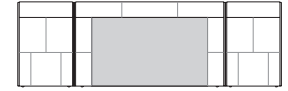

K I N G

DT2025003-ANZ-ASIA-NA

kingliving.com

Horizon Storage Bed

Horizon Storage Bed

Standard Bedhead

General dimensions. Leather detail indicated.

Side View

Front View (Standard)

Back View (Standard)

Front View (Deluxe)

Back View (Deluxe)

Bedheads: 150mm (6") wider than Bedbases

Standard Bedhead with Side-Panels (Optional)

Side-Panels sold separately (pair). Leather detail indicated

Front View (Standard)

760mm (30")

760mm (30")

Rear View (Standard)

Front View (Deluxe)

Rear View (Deluxe)

Grand Bedhead

General dimensions. Leather detail indicated.

Side View

Front View (Standard)

Back View (Standard)

Front View (Deluxe)

Back View (Deluxe)

Bedheads: 150mm (6") wider than Bedbases

Grand Bedhead with Side-Panels (Optional)

Side-Panels sold separately (pair). Leather detail indicated