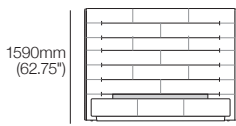

Front View (Standard)

Back View (Standard)

Front View (Deluxe)

Back View (Deluxe)

Bedheads: 150mm (6") wider than Bedbases

Standard Bedhead with Side-Panels (Optional)

Side-Panels sold separately (pair). Leather detail indicated

Front View (Standard)

760mm (30")

760mm (30")

Rear View (Standard)

Front View (Deluxe)

Rear View (Deluxe)

Grand Bedhead

General dimensions. Leather detail indicated.

Side View

Front View (Standard)

Back View (Standard)

Front View (Deluxe)

Back View (Deluxe)

Bedheads: 150mm (6") wider than Bedbases

Grand Bedhead with Side-Panels (Optional)

Side-Panels sold separately (pair). Leather detail indicated

Mattress Area:
1835mm (72.25") x 2030mm (80")

Bedbase:
1960mm (77.25")

Bedhead:
2110mm (83")

2225mm (87.5")

King-US

Mattress Area:
1935mm (76.25") x 2030mm (80")

Bedbase:
2060mm (81.25")

Bedhead:
2210mm (83")