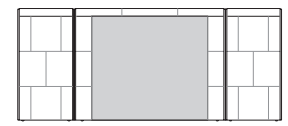

Front View (Standard)

760mm (30")

760mm (30")

Rear View (Standard)

Front View (Deluxe)

Rear View (Deluxe)

Grand Bedhead

General dimensions. Leather detail indicated.

Side View

Front View (Standard)

Back View (Standard)

Front View (Deluxe)

Back View (Deluxe)

Bedheads: 150mm (6") wider than Bedbases

Grand Bedhead with Side-Panels (Optional)

Side-Panels sold separately (pair). Leather detail indicated

Front View (Standard)

760mm (30")

760mm (30")

Rear View (Standard)

Front View (Deluxe)

Rear View (Deluxe)

Horizon Storage Bed

King-AU | SuperKing-NZ

Mattress Area:
1835mm (72.25") x 2030mm (80")

Bedbase:
1960mm (77.25")

Bedhead:
2110mm (83")

2225mm (87.5")

King-US

Mattress Area:
1935mm (76.25") x 2030mm (80")

Bedbase:
2060mm (81.25")

Bedhead:
2210mm (83")