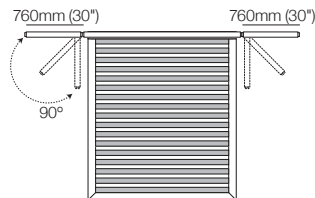

2225mm (87.5")

King-NZ

Mattress Area:
1660mm (65.5") x 2030mm (80")

Bedbase:
1785mm (70.25")

Bedhead:
1935mm (76.25")

2225mm (87.5")

Queen-AU-CA-NZ-US

Mattress Area:
1525mm (60") x 2030mm (80")

Bedbase:
1650mm (65")

Bedhead:
1800mm (71")

2225mm (87.5")

King-SG

Mattress Area:
1835mm (72.25") x 1900mm (74.75")

Bedbase:
1960mm (77.25")

Bedhead:
2110mm (83")

2095mm (82.5")

Queen-SG

Mattress Area:
1525mm (60") x 1900mm (74.75")

Bedbase:
1650 (65")

Bedhead:
1800 (71")

2095mm (82.5")

Bedhead Side-Panels* (Optional)

Rotation up to 90°

Side-Panels (when extended)
increase the Bedhead's total
width by 1520mm (60")