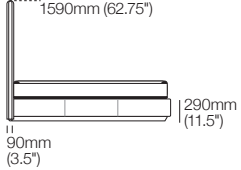

Front View (Standard)

Back View (Standard)

Front View (Deluxe)

Back View (Deluxe)

Bedheads: 150mm (6") wider than Bedbases

Standard Bedhead with Side-Panels (Optional)

Side-Panels sold separately (pair). Leather detail indicated

Front View (Standard)

760mm (30")

760mm (30")

Rear View (Standard)

Front View (Deluxe)

Rear View (Deluxe)

Grand Bedhead

General dimensions. Leather detail indicated.

Side View

Front View (Standard)

Back View (Standard)

Front View (Deluxe)

Back View (Deluxe)

Bedheads: 150mm (6") wider than Bedbases

Grand Bedhead with Side-Panels (Optional)

Side-Panels sold separately (pair). Leather detail indicated

Front View (Standard)

760mm (30")

760mm (30")

Rear View (Standard)

Front View (Deluxe)

Rear View (Deluxe)

Horizon Storage Bed

King-AU | SuperKing-NZ