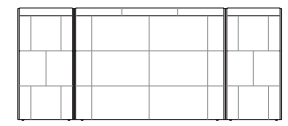

Side View

Front View (Standard)

Back View (Standard)

Front View (Deluxe)

Back View (Deluxe)

Bedheads: 150mm (6") wider than Bedbases

Grand Bedhead with Side-Panels (Optional)

Side-Panels sold separately (pair). Leather detail indicated

Front View (Standard)

760mm (30")

760mm (30")

Rear View (Standard)

Front View (Deluxe)

Rear View (Deluxe)

Horizon Storage Bed

King-AU | SuperKing-NZ

Mattress Area:
1835mm (72.25") x 2030mm (80")

Bedbase:
1960mm (77.25")

Bedhead:
2110mm (83")

2225mm (87.5")

King-US

Mattress Area:
1935mm (76.25") x 2030mm (80")

Bedbase:
2060mm (81.25")

Bedhead:
2210mm (83")

2225mm (87.5")

King-NZ

Mattress Area:
1660mm (65.5") x 2030mm (80")

Bedbase:
1785mm (70.25")

Bedhead:
1935mm (76.25")

2225mm (87.5")

Queen-AU-CA-NZ-US

Mattress Area:
1525mm (60") x 2030mm (80")