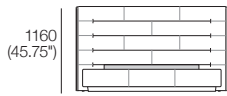

K I N G

DT2025003-ANZ-ASIA-NA

kingliving.com

Horizon Storage Bed

Horizon Storage Bed

Standard Bedhead

General dimensions. Leather detail indicated.

Side View

Front View (Standard)

Back View (Standard)

Front View (Deluxe)

Back View (Deluxe)

Bedheads: 150mm (6") wider than Bedbases

Standard Bedhead with Side-Panels (Optional)

Side-Panels sold separately (pair). Leather detail indicated

Front View (Standard)

760mm (30")

760mm (30")

Rear View (Standard)

Front View (Deluxe)

Rear View (Deluxe)

Grand Bedhead

General dimensions. Leather detail indicated.

Queen-SG

Mattress Area:
1525mm (60") x 1900mm (74.75")

Bedbase:
1650 (65")

Bedhead:
1800 (71")

2095mm (82.5")

Bedhead Side-Panels* (Optional)

Rotation up to 90°

Side-Panels (when extended)
increase the Bedhead's total
width by 1520mm (60")