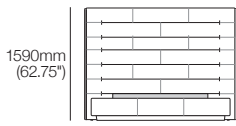

Front View (Standard)

760mm (30")

760mm (30")

Rear View (Standard)

Front View (Deluxe)

Rear View (Deluxe)

Grand Bedhead

General dimensions. Leather detail indicated.

Side View

Front View (Standard)

Back View (Standard)

Front View (Deluxe)

Back View (Deluxe)

Bedheads: 150mm (6") wider than Bedbases

Grand Bedhead with Side-Panels (Optional)

Side-Panels sold separately (pair). Leather detail indicated

Front View (Standard)

760mm (30")

760mm (30")

Rear View (Standard)

Front View (Deluxe)

Rear View (Deluxe)

Horizon Storage Bed

King-AU | SuperKing-NZ

Mattress Area:
1835mm (72.25") x 2030mm (80")

Bedbase:
1960mm (77.25")

Bedhead:
2110mm (83")

2225mm (87.5")

King-US

Mattress Area:
1935mm (76.25") x 2030mm (80")

Bedbase:
2060mm (81.25")

Bedhead:
2210mm (83")