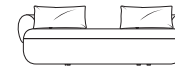

Aura Package 3 / OR Aura Package 3 Storage

Components: 1x Aura Base 2100 (OR 1x Aura Base S 2100),
2x Aura Flex B1000, 2x Aura **BCB850** (Back Cushions with Bolster)

Configurations: Gap; Right; Left.
Storage Base shown

Configurations
Gap: Top

Front