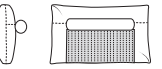

BC650

Rear: Perforation
(leather cushion)

BC850

Rear: Perforation
(leather cushion)

BCB850

With Bolster

Rear: Perforation
(leather cushion)

Lumbar Cushion

Aura Packages

Aura Package 1 / OR Aura Package 1 Storage

Components: 1x Aura Base 2100 (OR 1x Aura Base S 2100),
2x Aura Flex B1000, 2x Aura **BC650** (Back Cushions)

Configurations: Gap; Right; Left.
Storage Base shown