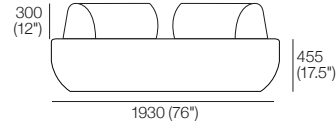

Right: Top

Front

Left: Top

Front

Aura Deep

Aura 1900D Base

Top View

Omni Positional Backrest

Free-positioning Backrest without brackets or attachments.

Top View

Underside View
Grip-base to hold Backrest position

Aura Deep Package

Aura Deep Package 1

Components: 1x Aura 1900D Base,
2x Aura Omni Positional Backrest

Top View

Front View

Side View