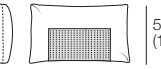

Aura

Arrange Aura's modular arms to suit your comfort style and your spatial requirements.
Aura Storage Base shown – leather detail indicated.

Configurations

Gap: Top

Front

Rear

Right: Top

Front

Rear

Left: Top

Front

Rear

General Side Views

Left

Right

Ottoman 900

Top

Front

Rear

End

Platform Table

Available in selected King Living timber finishes

Top

Timber Top

Marble Top

Aura Back Cushions

Leather cushions include perforation as indicated

BC650

Rear: Perforation
(leather cushion)

BC850

Rear: Perforation
(leather cushion)

BCB850

With Bolster

Rear: Perforation
(leather cushion)

Lumbar Cushion