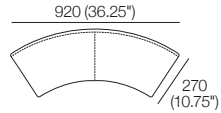

Right: Top

Front

Left: Top

Front

Aura Deep

Aura 1900D Base

Top View

Omni Positional Backrest

Free-positioning Backrest without brackets or attachments.

Top View

Underside View
Grip-base to hold Backrest position

Aura Deep Package

Aura Deep Package 1

Components: 1x Aura 1900D Base,
2x Aura Omni Positional Backrest

Top View

Front View

Side View