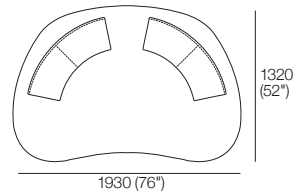

Right: Top

Front

Left: Top

Front

Aura Deep

Aura 1900D Base

Top View

Omni Positional Backrest

Free-positioning Backrest without brackets or attachments.

Top View

Underside View
Grip-base to hold Backrest position

Aura Deep Package

Aura Deep Package 1

Components: 1x Aura 1900D Base,
2x Aura Omni Positional Backrest

Top View

Front View

Side View