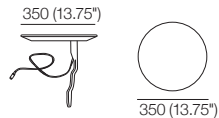

Round Charge Table

Selected colours/finishes*
Side / Top