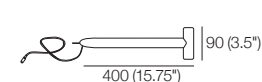

Single Port:

Use with compatible beds
for Side Table only