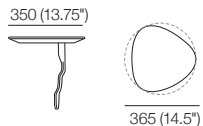

Pocket Accessories

Tables | Brackets

Crescent Table

Selected colours/finishes*
Side / Top