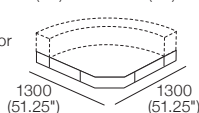

S Base 182 S78 LH

1820 (71.75")

Storage Bases (Deep)

D1300 (51.25") H240 (9.5")

S Base 208D S104 RH

2080 (82")

S Base 208D S104 LH

2080 (82")

Storage Base: S Ottoman 104-D78

D780 (30.75") H240 (9.5")

1040 (41")

Corner

P130 Corner

1300 (51.25")

Seat Cushion

C104 78 CORNER

1040 (41")

Curved Corner

Seat Cushion:
C-CNR R104

Platform:
P-CNR R130
use with CNR R130 or
T-CNR-R130

1040 (41") 1040 (41")

1300 (51.25") 1300 (51.25")

Curve Cnr Top View
with CNR R130
(Upholstered)

1300 (51.25")

A78 SMART

780 (30.75")

A104

1040 (41")

A104 SMART

1040 (41")

A130

1300 (51.25")