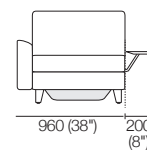

**S Chair**  
Box Arm Compact

**S Chair** Box Arm Compact,  
Platform Table CRES/RND

**S Chair** Box Arm Compact,  
Platform Table RECT

**S Chair** SMART Arm Compact,  
SMART Table CRES/RND

**S Chair** (Storage)  
(S Square + Back)

**S Chair**  
Box Arm

**S Chair** Box Arm,  
Platform Table CRES/RND

**S Chair** Box Arm,  
Platform Table RECT

**S Chair** SMART Arm,  
SMART Table CRES/RND

Effective July 2022. Use Magic Joiner M105. Seat Position: STD 920 (36.25"); Deep 1010 (39.75"). Tables available in selected timber finishes or marble – dependent on table. As King Living has a policy of continuous improvement, changes to products and specifications may be made without prior notice. Images and drawings are representative of design only. Accessories not included.