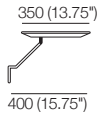

Platform Tables