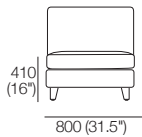

Delta Components

Chairs | Platform Tables | SMART Tables

Chair
(Square + Back)