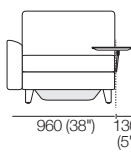

**Chair**  
(Square + Back)

**Chair**  
Box Arm

**Chair** Box Arm,  
Platform Table CRES/RND

**Chair** Box Arm,  
Platform Table RECT

**Chair** SMART Arm,  
SMART Table CRES/RND

**S Chair** (Storage)  
(S Square + Back)

**S Chair**  
Box Arm Compact

**S Chair** Box Arm Compact,  
Platform Table CRES/RND

**S Chair** Box Arm Compact,  
Platform Table RECT

**S Chair** SMART Arm Compact,  
SMART Table CRES/RND

**S Chair** (Storage)  
(S Square + Back)

**S Chair**  
Box Arm

**S Chair** Box Arm,  
Platform Table CRES/RND

**S Chair** Box Arm,  
Platform Table RECT

**S Chair** SMART Arm,  
SMART Table CRES/RND

Effective July 2022. Use Magic Joiner M105. Seat Position: STD 920 (36.25"); Deep 1010 (39.75"). Tables available in selected timber finishes or marble – dependent on table. As King Living has a policy of continuous improvement, changes to products and specifications may be made without prior notice. Images and drawings are representative of design only. Accessories not included.