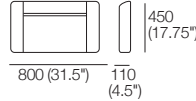

**Corner Backs**  
Deep Seat Position  
Top View

**Circle Sofa 1380 (Swivel)**  
(no storage) 1x Base 1380,  
1x Back B1380

W1520 x D1470  
(60" x 58")

**S Circle Sofa 1380 (Storage)**  
(no swivel) 1x Base S 1380,  
1x Back B1380

W1520 x D1470  
(60" x 58")

**Box Arm**

**Box Arm Compact**

**Angled Leg**  
STD

**Adjustable Leg**  
Optional

**Bed Bracket**

**Box Arm SMART**

**Box Arm Compact SMART**