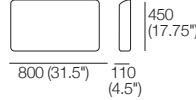

**Corner Backs**  
Deep Seat Position  
Top View

**Circle Sofa 1380 (Swivel)**  
(no storage) 1x Base 1380,  
1x Back B1380

W1520 x D1470  
(60" x 58")

**S Circle Sofa 1380 (Storage)**  
(no swivel) 1x Base S 1380,  
1x Back B1380

W1520 x D1470  
(60" x 58")

**Box Arm**

**Box Arm Compact**

**Angled Leg**  
STD

**Adjustable Leg**  
Optional

**Bed Bracket**

**Box Arm SMART**

**Box Arm Compact SMART**