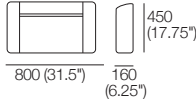

**Corner Backs**  
Deep Seat Position  
Top View

**Circle Sofa 1380 (Swivel)**  
(no storage) 1x Base 1380,  
1x Back B1380

W1520 x D1470  
(60" x 58")

**S Circle Sofa 1380 (Storage)**  
(no swivel) 1x Base S 1380,  
1x Back B1380

W1520 x D1470  
(60" x 58")

**Box Arm**

**Box Arm Compact**

**Angled Leg**  
STD

**Adjustable Leg**  
Optional

**Bed Bracket**

**Box Arm SMART**

**Box Arm Compact SMART**