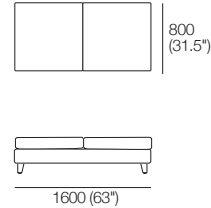

W1520 x D1470  
(60" x 58")

**Box Arm**

**Box Arm Compact**

**Angled Leg**  
STD

**Adjustable Leg**  
Optional

**Bed Bracket**

**Box Arm SMART**

**Box Arm Compact SMART**

## Platforms | Bases

**Platforms**  
**Rectangles**  
**Square**  
**Bases SEP**  
 (Separated Seat Cushions)

**Platforms** (Storage)  
**Rectangle S**  
**Square S**  
**Base SEP Storage**  
 (Separated Seat Cushions)

**Rectangle**  
 Leather (seam) : Fabric (no seam)  
 No Storage

**2STR Base SEP**  
 Separated Seat Cushions  
 No Storage

**3STR Base SEP**  
 Separated Seat Cushions  
 No Storage

**Rectangle S 800** (Storage)  
 Leather (seam) : Fabric (no seam)  
 Access 800