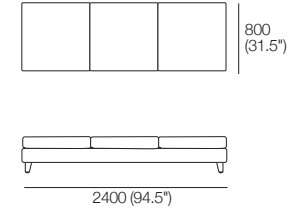

W1520 x D1470  
(60" x 58")

**Box Arm**

**Box Arm Compact**

**Angled Leg**  
STD

**Adjustable Leg**  
Optional

**Bed Bracket**

**Box Arm SMART**

**Box Arm Compact SMART**

## Platforms | Bases

**Platforms**  
**Rectangles**  
**Square**  
**Bases SEP**  
 (Separated Seat Cushions)

**Platforms** (Storage)  
**Rectangle S**  
**Square S**  
**Base SEP Storage**  
 (Separated Seat Cushions)

**Rectangle**  
 Leather (seam) : Fabric (no seam)  
 No Storage

**2STR Base SEP**  
 Separated Seat Cushions  
 No Storage

**3STR Base SEP**  
 Separated Seat Cushions  
 No Storage

**Rectangle S 800** (Storage)  
 Leather (seam) : Fabric (no seam)  
 Access 800