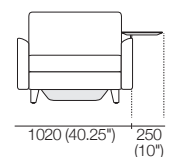

**S Chair**  
Box Arm Compact

**S Chair** Box Arm Compact,  
Platform Table CRES/RND

**S Chair** Box Arm Compact,  
Platform Table RECT

**S Chair** SMART Arm Compact,  
SMART Table CRES/RND

**S Chair** (Storage)  
(S Square + Back)

**S Chair**  
Box Arm

**S Chair** Box Arm,  
Platform Table CRES/RND

**S Chair** Box Arm,  
Platform Table RECT

**S Chair** SMART Arm,  
SMART Table CRES/RND

Effective July 2022. Use Magic Joiner M105. Seat Position: STD 920 (36.25"); Deep 1010 (39.75"). Tables available in selected timber finishes or marble – dependent on table. As King Living has a policy of continuous improvement, changes to products and specifications may be made without prior notice. Images and drawings are representative of design only. Accessories not included.