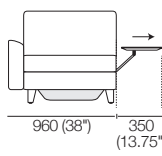

**S Chair**  
Box Arm Compact

**S Chair** Box Arm Compact,  
Platform Table CRES/RND

**S Chair** Box Arm Compact,  
Platform Table RECT

**S Chair** SMART Arm Compact,  
SMART Table CRES/RND

**S Chair** (Storage)  
(S Square + Back)

**S Chair**  
Box Arm

**S Chair** Box Arm,  
Platform Table CRES/RND

**S Chair** Box Arm,  
Platform Table RECT

**S Chair** SMART Arm,  
SMART Table CRES/RND

Effective July 2022. Use Magic Joiner M105. Seat Position: STD 920 (36.25"); Deep 1010 (39.75"). Tables available in selected timber finishes or marble – dependent on table. As King Living has a policy of continuous improvement, changes to products and specifications may be made without prior notice. Images and drawings are representative of design only. Accessories not included.