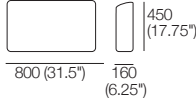

**Corner Backs**  
Deep Seat Position  
Top View

**Circle Sofa 1380 (Swivel)**  
(no storage) 1x Base 1380,  
1x Back B1380

W1520 x D1470  
(60" x 58")

**S Circle Sofa 1380 (Storage)**  
(no swivel) 1x Base S 1380,  
1x Back B1380

W1520 x D1470  
(60" x 58")

**Box Arm**

**Box Arm Compact**

**Angled Leg**  
STD

**Adjustable Leg**  
Optional

**Bed Bracket**

**Box Arm SMART**

**Box Arm Compact SMART**