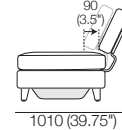

## Components | Accessories

**Chair**  
Square + Back

**S Chair (Storage)**  
S Square + Back

**Back AE**  
Rear View

**Back Position**  
STD Seat | Deep Seat

**STD Seat Position**  
Side View

**Deep Seat Position**  
Side View

**Corner Backs**  
Deep Seat Position  
Top View

**Circle Sofa 1380 (Swivel)**  
(no storage) 1x Base 1380,  
1x Back B1380

W1520 x D1470  
(60" x 58")

**S Circle Sofa 1380 (Storage)**  
(no swivel) 1x Base S 1380,  
1x Back B1380

W1520 x D1470  
(60" x 58")

**Box Arm**

**Box Arm Compact**

**Angled Leg**  
STD

**Adjustable Leg**  
Optional

**Bed Bracket**

**Box Arm SMART**

**Box Arm Compact SMART**