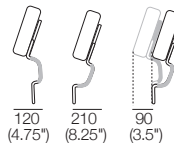

## Components | Accessories

**Chair**  
Square + Back

**S Chair (Storage)**  
S Square + Back

**Back AE**  
Rear View

**Back Position**  
STD Seat | Deep Seat

**STD Seat Position**  
Side View

**Deep Seat Position**  
Side View

**Corner Backs**  
Deep Seat Position  
Top View

**Circle Sofa 1380 (Swivel)**  
(no storage) 1x Base 1380,  
1x Back B1380

W1520 x D1470  
(60" x 58")

**S Circle Sofa 1380 (Storage)**  
(no swivel) 1x Base S 1380,  
1x Back B1380

W1520 x D1470  
(60" x 58")

**Box Arm**

**Box Arm Compact**

**Angled Leg**  
STD

**Adjustable Leg**  
Optional

**Bed Bracket**

**Box Arm SMART**

**Box Arm Compact SMART**