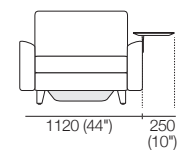

**S Chair**  
Box Arm

**S Chair** Box Arm,  
Platform Table CRES/RND

**S Chair** Box Arm,  
Platform Table RECT

**S Chair** SMART Arm,  
SMART Table CRES/RND

Effective July 2022. Use Magic Joiner M105. Seat Position: STD 920 (36.25"); Deep 1010 (39.75"). Tables available in selected timber finishes or marble – dependent on table. As King Living has a policy of continuous improvement, changes to products and specifications may be made without prior notice. Images and drawings are representative of design only. Accessories not included.