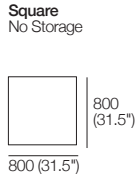

Delta Components

Platforms | Bases

Platforms
Rectangles
Square
Bases SEP
(Separated Seat Cushions)

Platforms (Storage)
Rectangle S
Square S
Base SEP Storage
(Separated Seat Cushions)