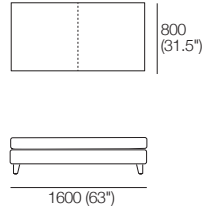

W1520 x D1470  
(60" x 58")

**Box Arm**

**Box Arm Compact**

**Angled Leg**  
STD

**Adjustable Leg**  
Optional

**Bed Bracket**

**Box Arm SMART**

**Box Arm Compact SMART**

## Platforms | Bases

**Platforms**  
**Rectangles**  
**Square**  
**Bases SEP**  
 (Separated Seat Cushions)

**Platforms** (Storage)  
**Rectangle S**  
**Square S**  
**Base SEP Storage**  
 (Separated Seat Cushions)

**Rectangle**  
 Leather (seam) : Fabric (no seam)  
 No Storage

**2STR Base SEP**  
 Separated Seat Cushions  
 No Storage

**3STR Base SEP**  
 Separated Seat Cushions  
 No Storage

**Rectangle S 800** (Storage)  
 Leather (seam) : Fabric (no seam)  
 Access 800