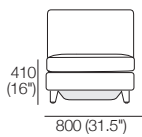

W1520 x D1470  
(60" x 58")

**Box Arm**

**Box Arm Compact**

**Angled Leg**  
STD

**Adjustable Leg**  
Optional

**Bed Bracket**

**Box Arm SMART**

**Box Arm Compact SMART**

**S Chair**  
Box Arm Compact

**S Chair** Box Arm Compact,  
Platform Table CRES/RND

**S Chair** Box Arm Compact,  
Platform Table RECT

**S Chair** SMART Arm Compact,  
SMART Table CRES/RND

**S Chair** (Storage)  
(S Square + Back)

**S Chair**  
Box Arm

**S Chair** Box Arm,  
Platform Table CRES/RND

**S Chair** Box Arm,  
Platform Table RECT

**S Chair** SMART Arm,  
SMART Table CRES/RND

Effective July 2022. Use Magic Joiner M105. Seat Position: STD 920 (36.25"); Deep 1010 (39.75"). Tables available in selected timber finishes or marble – dependent on table. As King Living has a policy of continuous improvement, changes to products and specifications may be made without prior notice. Images and drawings are representative of design only. Accessories not included.