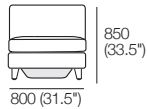

Delta Components

Components | Accessories

Chair
Square + Back

S Chair (Storage)
S Square + Back

W1520 x D1470
(60" x 58")

W1520 x D1470
(60" x 58")