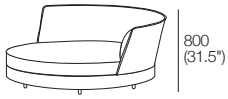

## Components | Accessories

**Chair**  
Square + Back

**S Chair (Storage)**  
S Square + Back

**Back AE**  
Rear View

**Back Position**  
STD Seat | Deep Seat

**STD Seat Position**  
Side View

**Deep Seat Position**  
Side View

**Corner Backs**  
Deep Seat Position  
Top View

**Circle Sofa 1380 (Swivel)**  
(no storage) 1x Base 1380,  
1x Back B1380

W1520 x D1470  
(60" x 58")

**S Circle Sofa 1380 (Storage)**  
(no swivel) 1x Base S 1380,  
1x Back B1380

W1520 x D1470  
(60" x 58")

**Box Arm**

**Box Arm Compact**

**Angled Leg**  
STD

**Adjustable Leg**  
Optional

**Bed Bracket**

**Box Arm SMART**

**Box Arm Compact SMART**