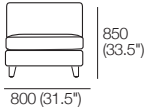

Delta Components

Components | Accessories

Chair
Square + Back

S Chair (Storage)
S Square + Back