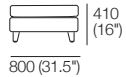

Platforms (Storage)
Rectangle S
Square S
Base SEP Storage
(Separated Seat Cushions)