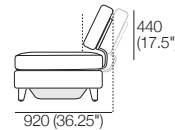

## Components | Accessories

**Chair**  
Square + Back

**S Chair (Storage)**  
S Square + Back

**Back AE**  
Rear View

**Back Position**  
STD Seat | Deep Seat

**STD Seat Position**  
Side View

**Deep Seat Position**  
Side View

**Corner Backs**  
Deep Seat Position  
Top View

**Circle Sofa 1380 (Swivel)**  
(no storage) 1x Base 1380,  
1x Back B1380

W1520 x D1470  
(60" x 58")

**S Circle Sofa 1380 (Storage)**  
(no swivel) 1x Base S 1380,  
1x Back B1380

W1520 x D1470  
(60" x 58")

**Box Arm**

**Box Arm Compact**

**Angled Leg**  
STD

**Adjustable Leg**  
Optional

**Bed Bracket**

**Box Arm SMART**

**Box Arm Compact SMART**