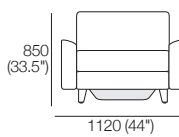

**S Chair**  
Box Arm Compact

**S Chair** Box Arm Compact,  
Platform Table CRES/RND

**S Chair** Box Arm Compact,  
Platform Table RECT

**S Chair** SMART Arm Compact,  
SMART Table CRES/RND

**S Chair** (Storage)  
(S Square + Back)

**S Chair**  
Box Arm

**S Chair** Box Arm,  
Platform Table CRES/RND

**S Chair** Box Arm,  
Platform Table RECT

**S Chair** SMART Arm,  
SMART Table CRES/RND

Effective July 2022. Use Magic Joiner M105. Seat Position: STD 920 (36.25"); Deep 1010 (39.75"). Tables available in selected timber finishes or marble – dependent on table. As King Living has a policy of continuous improvement, changes to products and specifications may be made without prior notice. Images and drawings are representative of design only. Accessories not included.