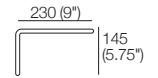

**Corner Backs**  
Deep Seat Position  
Top View

**Circle Sofa 1380 (Swivel)**  
(no storage) 1x Base 1380,  
1x Back B1380

W1520 x D1470  
(60" x 58")

**S Circle Sofa 1380 (Storage)**  
(no swivel) 1x Base S 1380,  
1x Back B1380

W1520 x D1470  
(60" x 58")

**Box Arm**

**Box Arm Compact**

**Angled Leg**  
STD

**Adjustable Leg**  
Optional

**Bed Bracket**

**Box Arm SMART**

**Box Arm Compact SMART**