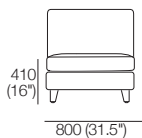

Chair
(Square + Back)