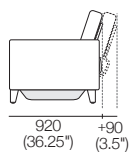

**Chair**  
(Square + Back)

**Chair**  
Box Arm

**Chair** Box Arm,  
Platform Table CRES/RND

**Chair** Box Arm,  
Platform Table RECT

**Chair** SMART Arm,  
SMART Table CRES/RND

**S Chair** (Storage)  
(S Square + Back)

**S Chair**  
Box Arm Compact

**S Chair** Box Arm Compact,  
Platform Table CRES/RND

**S Chair** Box Arm Compact,  
Platform Table RECT

**S Chair** SMART Arm Compact,  
SMART Table CRES/RND

**S Chair** (Storage)  
(S Square + Back)

**S Chair**  
Box Arm

**S Chair** Box Arm,  
Platform Table CRES/RND

**S Chair** Box Arm,  
Platform Table RECT

**S Chair** SMART Arm,  
SMART Table CRES/RND

Effective July 2022. Use Magic Joiner M105. Seat Position: STD 920 (36.25"); Deep 1010 (39.75"). Tables available in selected timber finishes or marble – dependent on table. As King Living has a policy of continuous improvement, changes to products and specifications may be made without prior notice. Images and drawings are representative of design only. Accessories not included.