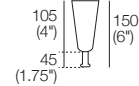

**Corner Backs**  
Deep Seat Position  
Top View

**Circle Sofa 1380 (Swivel)**  
(no storage) 1x Base 1380,  
1x Back B1380

W1520 x D1470  
(60" x 58")

**S Circle Sofa 1380 (Storage)**  
(no swivel) 1x Base S 1380,  
1x Back B1380

W1520 x D1470  
(60" x 58")

**Box Arm**

**Box Arm Compact**

**Angled Leg**  
STD

**Adjustable Leg**  
Optional

**Bed Bracket**

**Box Arm SMART**

**Box Arm Compact SMART**