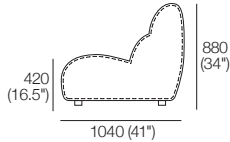

### Highback Top View

1000 (39.5")

### Front View

1000 (39.5")