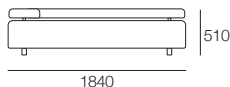

Strata

KING[®]
L I V I N G

kingliving.com

Strata

Large Back Cushion

2 Seater*

2.5 Seater*

3 Seater*

Small Back Cushion

2 Seater End LH

2.5 Seater End LH

3 Seater End LH

Armless Swivel Chair

2 Seater End RH

2.5 Seater End RH

3 Seater End RH