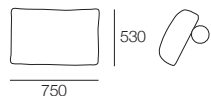

Strata

KING[®]
L I V I N G

kingliving.com

Strata

Large Back Cushion

2 Seater*

2.5 Seater*

3 Seater*

Small Back Cushion

2 Seater End LH

2.5 Seater End LH

3 Seater End LH

Armless Swivel Chair

2 Seater End RH

2.5 Seater End RH

3 Seater End RH