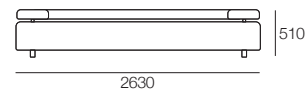

Strata

KING[®]
L I V I N G

kingliving.com

Strata

Large Back Cushion

2 Seater*

2.5 Seater*

3 Seater*

Small Back Cushion

2 Seater End LH

2.5 Seater End LH

3 Seater End LH

Armless Swivel Chair

2 Seater End RH

2.5 Seater End RH

3 Seater End RH