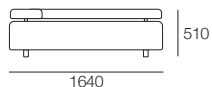

Strata

KING[®]
L I V I N G

kingliving.com

Strata

Large Back Cushion

2 Seater*

2.5 Seater*

3 Seater*

Small Back Cushion

2 Seater End LH

2.5 Seater End LH

3 Seater End LH

Armless Swivel Chair

2 Seater End RH

2.5 Seater End RH

3 Seater End RH