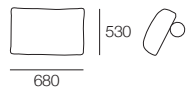

Strata

KING[®]
L I V I N G

kingliving.com

Strata

Large Back Cushion

2 Seater*

2.5 Seater*

3 Seater*

Small Back Cushion

2 Seater End LH

2.5 Seater End LH

3 Seater End LH

Armless Swivel Chair

2 Seater End RH

2.5 Seater End RH

3 Seater End RH