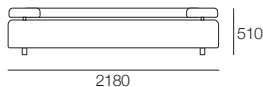

Strata

KING[®]
L I V I N G

kingliving.com

Strata

Large Back Cushion

2 Seater*

2.5 Seater*

3 Seater*

Small Back Cushion

2 Seater End LH

2.5 Seater End LH

3 Seater End LH

Armless Swivel Chair

2 Seater End RH

2.5 Seater End RH

3 Seater End RH