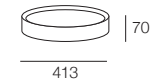

Bongo Tray Accessory

Bongo Standard Tray
(Timber Veneer)

Bongo Medium Tray
(Timber Veneer)

Bongo Large Tray
(Timber Veneer)

Bongo High Tray
(Timber Veneer)

Bongo S

Bongo S
(Storage with Soft Top)

Bongo S STD