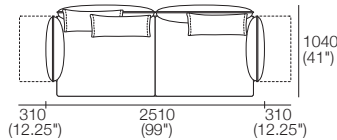

Package: 3STR Deep 2FlexAB

Components: 1x 3STR Base Deep, 2x AB1155 Fixed, 2x AB770 Flex, 3x BC770