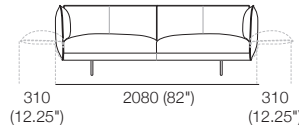

2.5 STR Front View
STD or DEEP Platform
Back: AB940 (Fixed)