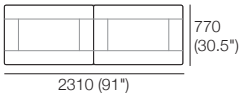

2STR Deep

2.5STR STD

2.5STR Deep

3STR STD

3STR Deep

Angle Chaise STD

Arms/Backs* Fixed

H580 (23")