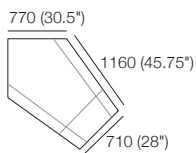

2STR Deep

2.5STR STD

2.5STR Deep

3STR STD

3STR Deep

Angle Chaise STD

Arms/Backs* Fixed

H580 (23")