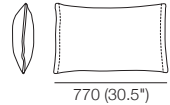

Back Cushions

BC940

H500 (19.75")

BC770

H500 (19.75")

Scatter Cushions

H470 (18.5") Zazina

Arms/Backs* Flex

H580 (23")

Legs

H160 (2.25")

Effective August 2018. *Arms/Backs & Platform Compatibility: **AB770 Arms:** (2 STR; 2.5 STR; 3 STR). **AB770 Backs:** (2 STR; 3 STR). **AB940 Arms:** (2 STR DEEP; 2.5 STR DEEP; 3 STR DEEP). **AB940 Backs:** (2.5 STR). **AB1155 Backs:** (3 STR). **Chaises:** **2 STR, 3 STR and Angle Chaise STD:** (AB770 for STD Arm/Back. AB1155 for Long Arm/Back). **Chaise 2.5 STR:** (AB770 for STD Arm/Back. AB940 for Long Arm/Back). The maximum usage weight for the AB770Flex is 15kg (33lb). As King Living has a policy of continuous improvement, changes to products and specifications may be made without prior notice. Images and drawings are representative of design only. Accessories not included.