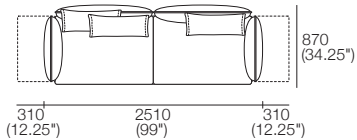

Package: 3STR STD 2FlexAB

Components: 1x 3STR Base STD, 2x AB1155 Fixed, 2x AB770 Flex, 3x BC770