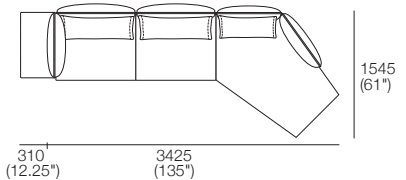

Package: 1 Deep

1x 2.5STR Base DEEP, 1x 2STR Base DEEP,
3x AB940Fixed, 2x AB770Flex, 3x BC940

Package: 5

1x 2.5STR Base STD, 1x Angle Chaise STD,
2x AB940 Fixed, 2x AB770 Fixed, 1x AB770 Flex,
2x BC940, 1x BC770

Configurations:

Effective August 2018. *Arms/Backs & Platform Compatibility: **AB770 Arms:** (2 STR; 2.5 STR; 3 STR). **AB770 Backs:** (2 STR; 3 STR). **AB940 Arms:** (2 STR DEEP; 2.5 STR DEEP; 3 STR DEEP). **AB940 Backs:** (2.5 STR). **AB1155 Backs:** (3 STR). **Chaises:** **2 STR, 3 STR and Angle Chaise STD:** (AB770 for STD Arm/Back. AB1155 for Long Arm/Back). **Chaise 2.5 STR:** (AB770 for STD Arm/Back. AB940 for Long Arm/Back). The maximum usage weight for the AB770Flex is 15kg (33lb). As King Living has a policy of continuous improvement, changes to products and specifications may be made without prior notice. Images and drawings are representative of design only. Accessories not included.