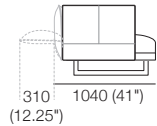

2 STR / 2.5 STR / 3 STR Side View
DEEP Platform
Arm: AB770 (Fixed or Flex)