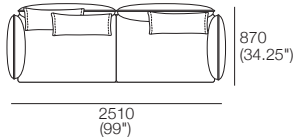

Configurations:

Effective August 2018. *Arms/Backs & Platform Compatibility: **AB770 Arms:** (2 STR; 2.5 STR; 3 STR). **AB770 Backs:** (2 STR; 3 STR). **AB940 Arms:** (2 STR DEEP; 2.5 STR DEEP; 3 STR DEEP). **AB940 Backs:** (2.5 STR). **AB1155 Backs:** (3 STR). **Chaises:** **2 STR, 3 STR and Angle Chaise STD:** (AB770 for STD Arm/Back. AB1155 for Long Arm/Back). **Chaise 2.5 STR:** (AB770 for STD Arm/Back. AB940 for Long Arm/Back). The maximum usage weight for the AB770Flex is 15kg (33lb). As King Living has a policy of continuous improvement, changes to products and specifications may be made without prior notice. Images and drawings are representative of design only. Accessories not included.

Zaza Packages

Package: 3STR STD 4FixAB

Components: 1x 3STR Base STD, 2x AB1155 Fixed, 2x AB770 Fixed, 3x BC770

Package: 3STR Deep 4FixAB

Components: 1x 3STR Base Deep, 2x AB1155 Fixed, 2x AB770 Fixed, 3x BC770