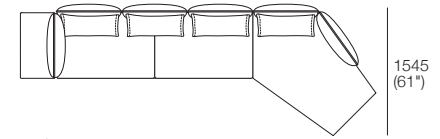

Package: 6

1x 3STR Base STD, 1x Angle Chaise STD, 1x AB770 Flex, 5x AB770 Fixed, 4x BC770
Configurations: