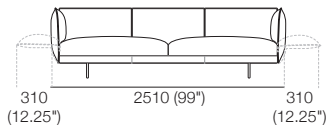

3 STR Front View
STD or DEEP Platform
Back: AB770 (Fixed or Flex)