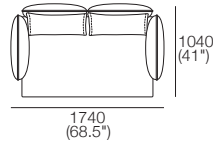

DT2017427 V13

Effective August 2018. *Arms/Backs & Platform Compatibility: **AB770 Arms:** (2 STR; 2.5 STR; 3 STR). **AB770 Backs:** (2 STR; 3 STR). **AB940 Arms:** (2 STR DEEP; 2.5 STR DEEP; 3 STR DEEP). **AB940 Backs:** (2.5 STR). **AB1155 Backs:** (3 STR). **Chaises:** **2 STR, 3 STR and Angle Chaise STD:** (AB770 for STD Arm/Back. AB1155 for Long Arm/Back). **Chaise 2.5 STR:** (AB770 for STD Arm/Back. AB940 for Long Arm/Back). The maximum usage weight for the AB770Flex is 15kg (33lb). As King Living has a policy of continuous improvement, changes to products and specifications may be made without prior notice. Images and drawings are representative of design only. Accessories not included.

Zaza Packages

KING[®]
L I V I N G

kingliving.com

Zaza Packages

Package: 2STR STD 4FixAB

Components: 1x 2STR Base STD,
4x AB770 Fixed, 2x BC770

Package: 2STR Deep 4FixAB

Components: 1x 2STR Base Deep,
4x AB770 Fixed, 2x BC770