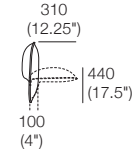

H580 (23")

Legs

H160 (2.25")

Effective August 2018. *Arms/Backs & Platform Compatibility: **AB770 Arms:** (2 STR; 2.5 STR; 3 STR). **AB770 Backs:** (2 STR; 3 STR). **AB940 Arms:** (2 STR DEEP; 2.5 STR DEEP; 3 STR DEEP). **AB940 Backs:** (2.5 STR). **AB1155 Backs:** (3 STR). **Chaises:** **2 STR, 3 STR and Angle Chaise STD:** (AB770 for STD Arm/Back. AB1155 for Long Arm/Back). **Chaise 2.5 STR:** (AB770 for STD Arm/Back. AB940 for Long Arm/Back). The maximum usage weight for the AB770Flex is 15kg (33lb). As King Living has a policy of continuous improvement, changes to products and specifications may be made without prior notice. Images and drawings are representative of design only. Accessories not included.