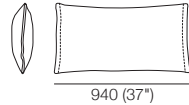

Back Cushions

BC940

H500 (19.75")