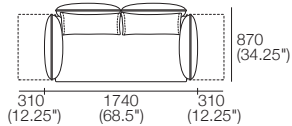

Package: 2STR STD 2FlexAB

Components: 1x 2STR Base STD,
2x AB770 Fixed, 2x AB770 Flex,
2x BC770