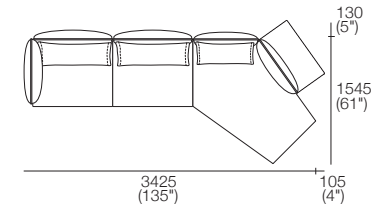

Package: 1 Deep

1x 2.5STR Base DEEP, 1x 2STR Base DEEP,
3x AB940Fixed, 2x AB770Flex, 3x BC940

Package: 5

1x 2.5STR Base STD, 1x Angle Chaise STD,
2x AB940 Fixed, 2x AB770 Fixed, 1x AB770 Flex,
2x BC940, 1x BC770

Configurations:

Effective August 2018. *Arms/Backs & Platform Compatibility: **AB770 Arms:** (2 STR; 2.5 STR; 3 STR). **AB770 Backs:** (2 STR; 3 STR). **AB940 Arms:** (2 STR DEEP; 2.5 STR DEEP; 3 STR DEEP). **AB940 Backs:** (2.5 STR). **AB1155 Backs:** (3 STR). **Chaises:** **2 STR, 3 STR and Angle Chaise STD:** (AB770 for STD Arm/Back. AB1155 for Long Arm/Back). **Chaise 2.5 STR:** (AB770 for STD Arm/Back. AB940 for Long Arm/Back). The maximum usage weight for the AB770Flex is 15kg (33lb). As King Living has a policy of continuous improvement, changes to products and specifications may be made without prior notice. Images and drawings are representative of design only. Accessories not included.