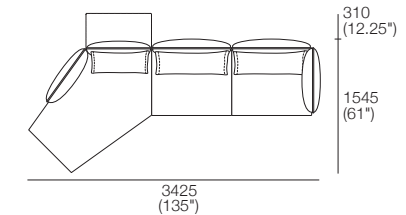

Package: 1 Deep

1x 2.5STR Base DEEP, 1x 2STR Base DEEP,
3x AB940Fixed, 2x AB770Flex, 3x BC940

Package: 5

1x 2.5STR Base STD, 1x Angle Chaise STD,
2x AB940 Fixed, 2x AB770 Fixed, 1x AB770 Flex,
2x BC940, 1x BC770

Configurations:

Effective August 2018. *Arms/Backs & Platform Compatibility: **AB770 Arms:** (2 STR; 2.5 STR; 3 STR). **AB770 Backs:** (2 STR; 3 STR). **AB940 Arms:** (2 STR DEEP; 2.5 STR DEEP; 3 STR DEEP). **AB940 Backs:** (2.5 STR). **AB1155 Backs:** (3 STR). **Chaises:** **2 STR, 3 STR and Angle Chaise STD:** (AB770 for STD Arm/Back. AB1155 for Long Arm/Back). **Chaise 2.5 STR:** (AB770 for STD Arm/Back. AB940 for Long Arm/Back). The maximum usage weight for the AB770Flex is 15kg (33lb). As King Living has a policy of continuous improvement, changes to products and specifications may be made without prior notice. Images and drawings are representative of design only. Accessories not included.