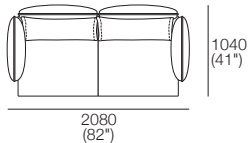

Effective August 2018. *Arms/Backs & Platform Compatibility: **AB770 Arms:** (2 STR; 2.5 STR; 3 STR). **AB770 Backs:** (2 STR; 3 STR). **AB940 Arms:** (2 STR DEEP; 2.5 STR DEEP; 3 STR DEEP). **AB940 Backs:** (2.5 STR). **AB1155 Backs:** (3 STR). **Chaises: 2 STR, 3 STR and Angle Chaise STD:** (AB770 for STD Arm/Back. AB1155 for Long Arm/Back). **Chaise 2.5 STR:** (AB770 for STD Arm/Back. AB940 for Long Arm/Back). The maximum usage weight for the AB770Flex is 15kg (33lb). As King Living has a policy of continuous improvement, changes to products and specifications may be made without prior notice. Images and drawings are representative of design only. Accessories not included.

Zaza Packages

Package: 2.5STR DEEP 2FlexAB

1x 2.5STR Base DEEP, 2x AB940Fixed,
2x AB770Flex, 2x BC940

Package: 2.5STR DEEP 4FixAB

1x 2.5STR Base DEEP, 2x AB940Fixed,
2x AB770Fixed, 2x BC940

Package: 2.5STR STD 2FlexAB