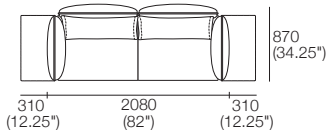

Package: 2.5STR STD 2FlexAB

1x 2.5STR Base STD, 2x AB940Fixed,
2x AB770Flex, 2x BC940