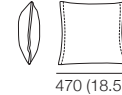

Back Cushions

BC940

H500 (19.75")

BC770

H500 (19.75")

Scatter Cushions

H470 (18.5") Zazina

Arms/Backs* Flex

H580 (23")

Legs

H160 (2.25")

Effective August 2018. *Arms/Backs & Platform Compatibility: **AB770 Arms:** (2 STR; 2.5 STR; 3 STR). **AB770 Backs:** (2 STR; 3 STR). **AB940 Arms:** (2 STR DEEP; 2.5 STR DEEP; 3 STR DEEP). **AB940 Backs:** (2.5 STR). **AB1155 Backs:** (3 STR). **Chaises:** **2 STR, 3 STR and Angle Chaise STD:** (AB770 for STD Arm/Back. AB1155 for Long Arm/Back). **Chaise 2.5 STR:** (AB770 for STD Arm/Back. AB940 for Long Arm/Back). The maximum usage weight for the AB770Flex is 15kg (33lb). As King Living has a policy of continuous improvement, changes to products and specifications may be made without prior notice. Images and drawings are representative of design only. Accessories not included.