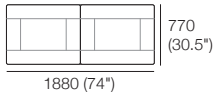

2STR Deep

2.5STR STD

2.5STR Deep

3STR STD

3STR Deep

Angle Chaise STD

Arms/Backs* Fixed

H580 (23")