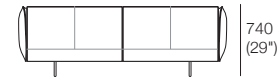

2 STR Front View
STD or DEEP Platform
Back: AB770 (Fixed or Flex)

2 STR Back View
STD or DEEP Platform
Back: AB770 (Fixed or Flex)

2.5 STR Front View
STD or DEEP Platform
Back: AB940 (Fixed)

2.5 STR Back View
STD or DEEP Platform
Back: AB940 (Fixed)