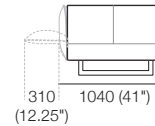

Zaza Components

with Leather Stitching Detail

2 STR / 2.5 STR / 3 STR Side View
STD Platform
Arm: AB770 (Fixed or Flex)

2 STR / 2.5 STR / 3 STR Side View
DEEP Platform
Arm: AB770 (Fixed or Flex)

2 STR / 2.5 STR / 3 STR Side View
DEEP Platform
Arm: AB940 (Fixed)