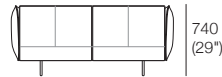

H580 (23")

Legs

H160 (2.25")

Effective August 2018. *Arms/Backs & Platform Compatibility: **AB770 Arms:** (2 STR; 2.5 STR; 3 STR). **AB770 Backs:** (2 STR; 3 STR). **AB940 Arms:** (2 STR DEEP; 2.5 STR DEEP; 3 STR DEEP). **AB940 Backs:** (2.5 STR). **AB1155 Backs:** (3 STR). **Chaises:** **2 STR, 3 STR and Angle Chaise STD:** (AB770 for STD Arm/Back. AB1155 for Long Arm/Back). **Chaise 2.5 STR:** (AB770 for STD Arm/Back. AB940 for Long Arm/Back). The maximum usage weight for the AB770Flex is 15kg (33lb). As King Living has a policy of continuous improvement, changes to products and specifications may be made without prior notice. Images and drawings are representative of design only. Accessories not included.

Zaza Components

with Leather Stitching Detail

2 STR / 2.5 STR / 3 STR Side View
STD Platform
Arm: AB770 (Fixed or Flex)

2 STR / 2.5 STR / 3 STR Side View
DEEP Platform
Arm: AB770 (Fixed or Flex)

2 STR / 2.5 STR / 3 STR Side View
DEEP Platform
Arm: AB940 (Fixed)

2 STR Front View
STD or DEEP Platform
Back: AB770 (Fixed or Flex)

2 STR Back View
STD or DEEP Platform
Back: AB770 (Fixed or Flex)

2.5 STR Front View
STD or DEEP Platform
Back: AB940 (Fixed)

2.5 STR Back View
STD or DEEP Platform
Back: AB940 (Fixed)