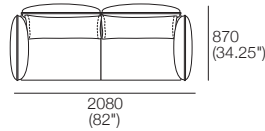

Package: 2.5STR STD 4FixAB

1x 2.5STR Base STD, 2x AB940Fixed,
2x AB770Fixed, 2x BC940

Package: 1

1x 2.5STR Base STD, 1x 2STR Base DEEP,
3x AB940Fixed, 2x AB770Flex, 3x BC940