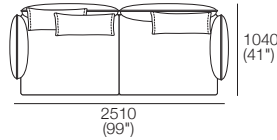

Configurations:

Effective August 2018. *Arms/Backs & Platform Compatibility: **AB770 Arms:** (2 STR; 2.5 STR; 3 STR). **AB770 Backs:** (2 STR; 3 STR). **AB940 Arms:** (2 STR DEEP; 2.5 STR DEEP; 3 STR DEEP). **AB940 Backs:** (2.5 STR). **AB1155 Backs:** (3 STR). **Chaises:** **2 STR, 3 STR and Angle Chaise STD:** (AB770 for STD Arm/Back. AB1155 for Long Arm/Back). **Chaise 2.5 STR:** (AB770 for STD Arm/Back. AB940 for Long Arm/Back). The maximum usage weight for the AB770Flex is 15kg (33lb). As King Living has a policy of continuous improvement, changes to products and specifications may be made without prior notice. Images and drawings are representative of design only. Accessories not included.

Zaza Packages

Package: 3STR STD 4FixAB

Components: 1x 3STR Base STD, 2x AB1155 Fixed, 2x AB770 Fixed, 3x BC770

Package: 3STR Deep 4FixAB

Components: 1x 3STR Base Deep, 2x AB1155 Fixed, 2x AB770 Fixed, 3x BC770