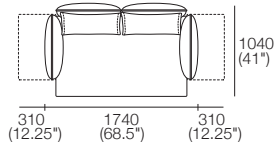

Package: 2STR Deep 2FlexAB

Components: 1x 2STR Base Deep,
2x AB770 Fixed, 2x AB770 Flex,
2x BC770