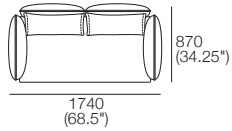

Zaza Packages

Package: 2STR STD 4FixAB

Components: 1x 2STR Base STD,
4x AB770 Fixed, 2x BC770