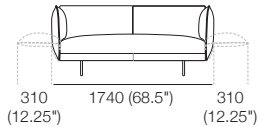

2 STR Front View
STD or DEEP Platform
Back: AB770 (Fixed or Flex)