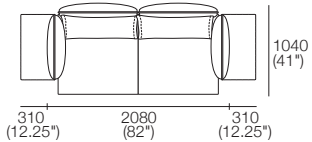

Zaza Packages

Package: 2.5STR DEEP 2FlexAB

1x 2.5STR Base DEEP, 2x AB940Fixed,
2x AB770Flex, 2x BC940

Package: 2.5STR DEEP 4FixAB

1x 2.5STR Base DEEP, 2x AB940Fixed,
2x AB770Fixed, 2x BC940