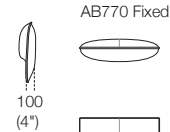

2STR Deep

2.5STR STD

2.5STR Deep

3STR STD

3STR Deep

Angle Chaise STD

Arms/Backs* Fixed

H580 (23")