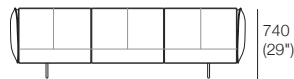

2 STR Front View
STD or DEEP Platform
Back: AB770 (Fixed or Flex)

2 STR Back View
STD or DEEP Platform
Back: AB770 (Fixed or Flex)

2.5 STR Front View
STD or DEEP Platform
Back: AB940 (Fixed)

2.5 STR Back View
STD or DEEP Platform
Back: AB940 (Fixed)

3 STR Front View
STD or DEEP Platform
Back: AB770 (Fixed or Flex)

3 STR Back View
STD or DEEP Platform
Back: AB770 (Fixed or Flex)

3 STR Front View
STD or DEEP Platform
Back: AB1155 (Fixed)

3 STR Back View
STD or DEEP Platform
Back: AB1155 (Fixed)