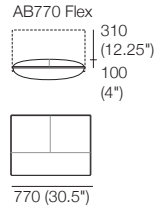

Back Cushions

BC940

H500 (19.75")

BC770

H500 (19.75")

Scatter Cushions

H470 (18.5") Zazina

Arms/Backs* Flex

H580 (23")

Legs

H160 (2.25")

Effective August 2018. *Arms/Backs & Platform Compatibility: **AB770 Arms:** (2 STR; 2.5 STR; 3 STR). **AB770 Backs:** (2 STR; 3 STR). **AB940 Arms:** (2 STR DEEP; 2.5 STR DEEP; 3 STR DEEP). **AB940 Backs:** (2.5 STR). **AB1155 Backs:** (3 STR). **Chaises:** **2 STR, 3 STR and Angle Chaise STD:** (AB770 for STD Arm/Back. AB1155 for Long Arm/Back). **Chaise 2.5 STR:** (AB770 for STD Arm/Back. AB940 for Long Arm/Back). The maximum usage weight for the AB770Flex is 15kg (33lb). As King Living has a policy of continuous improvement, changes to products and specifications may be made without prior notice. Images and drawings are representative of design only. Accessories not included.