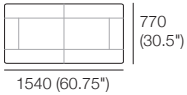

2STR Deep

2.5STR STD

2.5STR Deep

3STR STD

3STR Deep

Angle Chaise STD

Arms/Backs* Fixed

H580 (23")