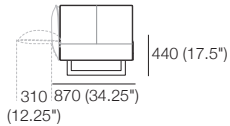

Zaza Components

with Leather Stitching Detail

2 STR / 2.5 STR / 3 STR Side View
STD Platform
Arm: AB770 (Fixed or Flex)