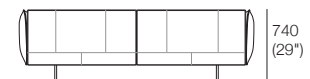

3 STR Front View
STD or DEEP Platform
Back: AB770 (Fixed or Flex)

3 STR Back View
STD or DEEP Platform
Back: AB770 (Fixed or Flex)

3 STR Front View
STD or DEEP Platform
Back: AB1155 (Fixed)

3 STR Back View
STD or DEEP Platform
Back: AB1155 (Fixed)

Effective August 2018. *Arms/Backs & Platform Compatibility: **AB770 Arms:** (2 STR; 2.5 STR; 3 STR). **AB770 Backs:** (2 STR; 3 STR). **AB940 Arms:** (2 STR DEEP; 2.5 STR DEEP; 3 STR DEEP). **AB940 Backs:** (2.5 STR). **AB1155 Backs:** (3 STR). **Chaises:** **2 STR, 3 STR and Angle Chaise STD:** (AB770 for STD Arm/Back. AB1155 for Long Arm/Back). **Chaise 2.5 STR:** (AB770 for STD Arm/Back. AB940 for Long Arm/Back). The maximum usage weight for the AB770Flex is 15kg (33lb). As King Living has a policy of continuous improvement, changes to products and specifications may be made without prior notice. Images and drawings are representative of design only. Accessories not included.