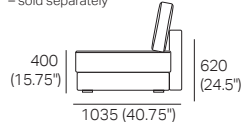

3 Seater Deep

*Back Cushions (pictured)
- sold separately