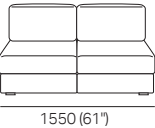

W: Wide

810
(32")

Chair Deep

*Back Cushions (pictured)
- sold separately

D: Deep

WD: Wide Deep

810
(32")

2 Seater STD

*Back Cushions (pictured)
- sold separately

STD: Standard

W: Wide

XW: Extra Wide

810
(32")

2 Seater Deep

*Back Cushions (pictured)
- sold separately

D: Deep

WD: Wide Deep

XWD: Extra Wide Deep

810
(32")

Concerto M

3 Seater STD

*Back Cushions (pictured)
- sold separately

STD: Standard

W: Wide