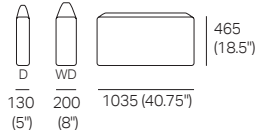

Concerto M

3 Seater STD

*Back Cushions (pictured)
- sold separately

STD: Standard

W: Wide

3 Seater Deep

*Back Cushions (pictured)
- sold separately

D: Deep

WD: Wide Deep

Arms Standard

Arms Standard With SMART Pockets™

Arms Deep

Arms Deep With SMART Pockets™

Timber Veneer Shelves