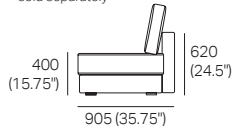

2 Seater STD

*Back Cushions (pictured)
- sold separately