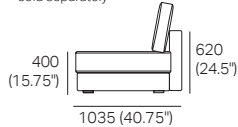

*Back Cushions (pictured)
- sold separately

STD: Standard

W: Wide

XW: Extra Wide

810
(32")

2 Seater Deep

*Back Cushions (pictured)
- sold separately

D: Deep

WD: Wide Deep

XWD: Extra Wide Deep

810
(32")

Concerto M

3 Seater STD

*Back Cushions (pictured)
- sold separately

STD: Standard

W: Wide