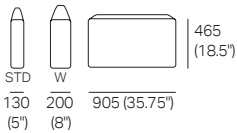

Arms Standard