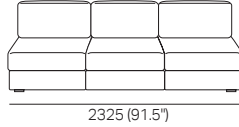

*Back Cushions (pictured)
- sold separately

STD: Standard

W: Wide

XW: Extra Wide

810
(32")

2 Seater Deep

*Back Cushions (pictured)
- sold separately

D: Deep

WD: Wide Deep

XWD: Extra Wide Deep

810
(32")

Concerto M

3 Seater STD

*Back Cushions (pictured)
- sold separately

STD: Standard

W: Wide

3 Seater Deep

*Back Cushions (pictured)
- sold separately

D: Deep

WD: Wide Deep

Arms Standard

Arms Standard With SMART Pockets™

Arms Deep

Arms Deep With SMART Pockets™