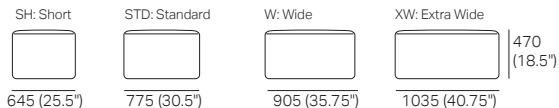

Back Cushions