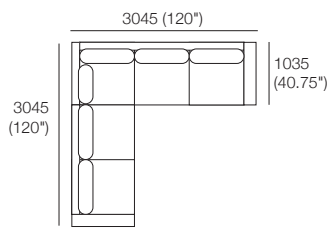

Concerto M Packages

Package 1WD

Additional Packages*

1WD PLUS or **1WD SMART**
or **1WD PLUS SMART**

Components: 1x 3 Seater WD, 1x 2 Seater WD,
1x Back Panel XW, 5x Back Cushion W,
1x Back Cushion SH, 2x Arm WD.