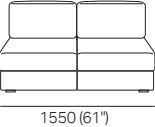

W: Wide

810
(32")

Chair Deep

*Back Cushions (pictured)
- sold separately

D: Deep

WD: Wide Deep

810
(32")

2 Seater STD

*Back Cushions (pictured)
- sold separately

STD: Standard

W: Wide

XW: Extra Wide

810
(32")

2 Seater Deep

*Back Cushions (pictured)
- sold separately

D: Deep

WD: Wide Deep

XWD: Extra Wide Deep

810
(32")

Concerto M

3 Seater STD

*Back Cushions (pictured)
- sold separately

STD: Standard

W: Wide