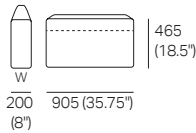

Arms Standard With SMART Pockets™