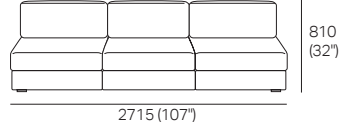

*Back Cushions (pictured)
- sold separately

STD: Standard

W: Wide

XW: Extra Wide

810
(32")

2 Seater Deep

*Back Cushions (pictured)
- sold separately

D: Deep

WD: Wide Deep

XWD: Extra Wide Deep

810
(32")

Concerto M

3 Seater STD

*Back Cushions (pictured)
- sold separately

STD: Standard

W: Wide

3 Seater Deep

*Back Cushions (pictured)
- sold separately

D: Deep

WD: Wide Deep

Arms Standard

Arms Standard With SMART Pockets™

Arms Deep

Arms Deep With SMART Pockets™