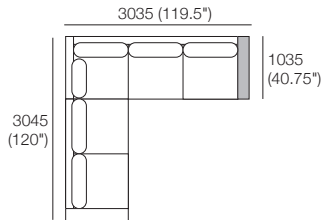

Package 1WDT

Additional Packages*

1WDT PLUS or **1WDT SMART**
or **1WDT PLUS SMART**

Components: 1x 3 Seater WD, 1x 2 Seater WD,
1x Back Panel XW, 5x Back Cushion W,
1x Back Cushion SH, 1x Arm WD,
1x T1035 (Timber Shelf).