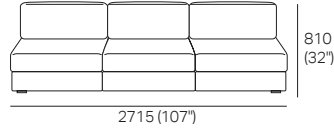

*Back Cushions (pictured)
- sold separately

STD: Standard

W: Wide

XW: Extra Wide

810
(32")

2 Seater Deep

*Back Cushions (pictured)
- sold separately

D: Deep

WD: Wide Deep

XWD: Extra Wide Deep

810
(32")

Concerto M

3 Seater STD

*Back Cushions (pictured)
- sold separately

STD: Standard

W: Wide

3 Seater Deep

*Back Cushions (pictured)
- sold separately

D: Deep

WD: Wide Deep

Arms Standard

Arms Standard With SMART Pockets™

Arms Deep

Arms Deep With SMART Pockets™