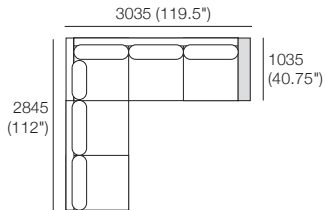

Package 25
Additional Package*
25 PLUS
Components: 1x 3 Seater WD,
1x 2 Seater WD, 1x Back Panel XW,
5x Back Cushion W, 1x Back Cushion SH,
1x T1035 (Timber Shelf)