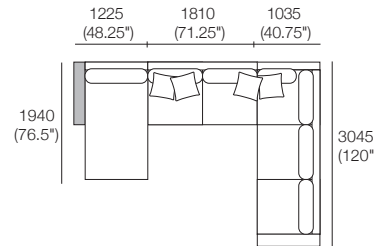

Components: 1x 3 Seater WD, 1x 2 Seater WD,
1x Chaise XWD, 1x Back Panel XW,
1x Back Cushion XW, 5x Back Cushion W,
1x Back Cushion SH, 2x Arm WD.

Package 1WDT

Additional Packages*

1WDT PLUS or **1WDT SMART**
or **1WDT PLUS SMART**

Components: 1x 3 Seater WD, 1x 2 Seater WD,
1x Back Panel XW, 5x Back Cushion W,
1x Back Cushion SH, 1x Arm WD,
1x T1035 (Timber Shelf).

Package 21WDT

(with 4x FREE Matching Oberon Cushions)

Additional Packages*