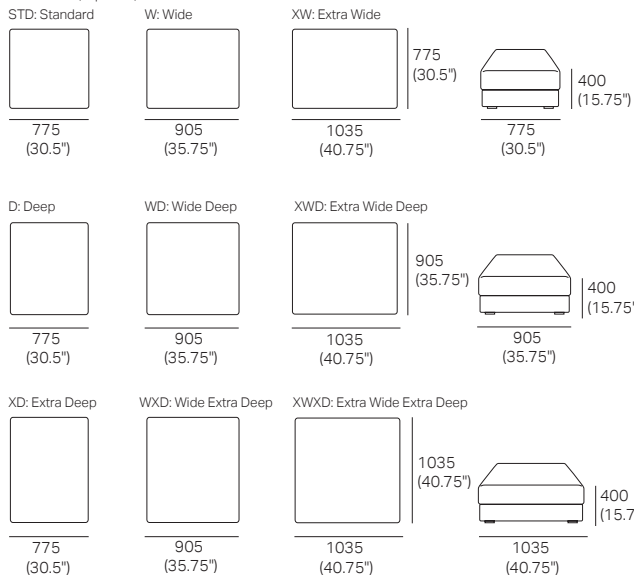

Concerto M

Ottoman (Top View)