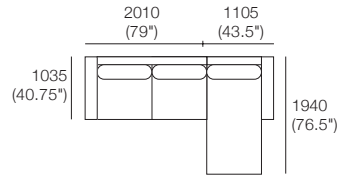

Package 5
Additional Packages*
5 PLUS or **5 SMART** or **5 PLUS SMART**
Components: 1x 2 Seater WD,
1x Chaise WD, 2x Arm WD,
3x Back Cushion W

Package Chaise XWD
Components: 1x Chaise XWD,
1x Back Cushion XW