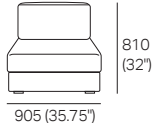

W: Wide

810
(32")

Chair Deep

*Back Cushions (pictured)
- sold separately

D: Deep

WD: Wide Deep

810
(32")

2 Seater STD

WD: Wide Deep

XWD: Extra Wide Deep

810
(32")

Concerto M

3 Seater STD

*Back Cushions (pictured)
- sold separately

STD: Standard

W: Wide