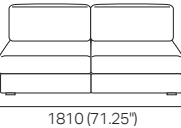

W: Wide

810
(32")

Chair Deep

*Back Cushions (pictured)
- sold separately

D: Deep

WD: Wide Deep

810
(32")

2 Seater STD

*Back Cushions (pictured)
- sold separately

STD: Standard

W: Wide

XW: Extra Wide

810
(32")

2 Seater Deep

*Back Cushions (pictured)
- sold separately

D: Deep

WD: Wide Deep

XWD: Extra Wide Deep

810
(32")

Concerto M

3 Seater STD

*Back Cushions (pictured)
- sold separately

STD: Standard

W: Wide