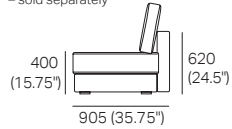

WD: Wide Deep

XWD: Extra Wide Deep

810
(32")

Concerto M

3 Seater STD

*Back Cushions (pictured)
- sold separately

STD: Standard

W: Wide