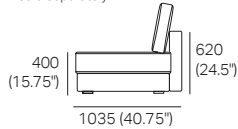

W: Wide

810
(32")

Chair Deep

*Back Cushions (pictured)
- sold separately

D: Deep

WD: Wide Deep

810
(32")

2 Seater STD