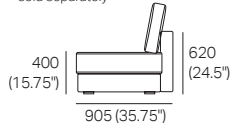

Concerto M

Chair STD

*Back Cushions (pictured)
- sold separately