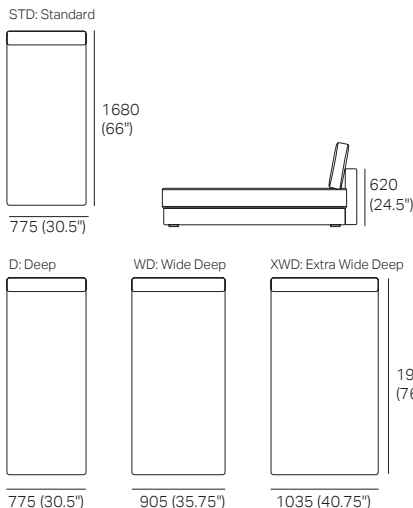

WD: Wide Deep

XWD: Extra Wide Deep

810
(32")

Concerto M

3 Seater STD

*Back Cushions (pictured)
- sold separately

STD: Standard

W: Wide

Timber Veneer Shelves

Concerto M

Ottoman (Top View)

Back Panel

Chaise

*Back Cushions (pictured)
~ sold separately

Back Cushions

Concerto Curve (Top View)