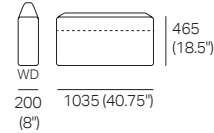

Arms Deep With SMART Pockets™