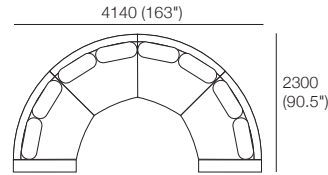

Package 4
Additional Package*
4 PLUS
Components: 4x Curve D,
8x Back Cushion STD,
2x Arm WD