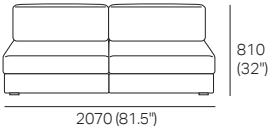

W: Wide

810
(32")

Chair Deep

*Back Cushions (pictured)
- sold separately

D: Deep

WD: Wide Deep

810
(32")

2 Seater STD

*Back Cushions (pictured)
- sold separately

STD: Standard

W: Wide

XW: Extra Wide

810
(32")

2 Seater Deep

*Back Cushions (pictured)
- sold separately

D: Deep

WD: Wide Deep

XWD: Extra Wide Deep

810
(32")

Concerto M

3 Seater STD

*Back Cushions (pictured)
- sold separately

STD: Standard

W: Wide