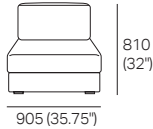

W: Wide

810
(32")

Chair Deep

*Back Cushions (pictured)
- sold separately

D: Deep

WD: Wide Deep

810
(32")

2 Seater STD

*Back Cushions (pictured)
- sold separately

STD: Standard

W: Wide

XW: Extra Wide

810
(32")

2 Seater Deep

*Back Cushions (pictured)
- sold separately

D: Deep

WD: Wide Deep

XWD: Extra Wide Deep

810
(32")

Concerto M

3 Seater STD

*Back Cushions (pictured)
- sold separately

STD: Standard

W: Wide