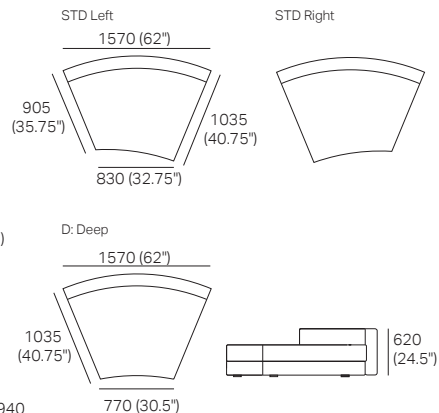

Concerto Curve (Top View)