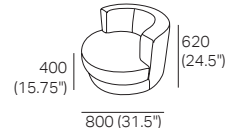

Circle Chair

Effective October 2018. Use Magic Joiner M115. Concerto M: Ultradown® - NO Feathers. *Back Cushions sold separately - price extra. As King Living has a policy of continuous improvement, changes to products and specifications may be made without prior notice. Images and drawings are representative of design only. Accessories not included.