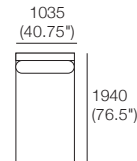

Package 25
Additional Package*
25 PLUS
Components: 1x 3 Seater WD,
1x 2 Seater WD, 1x Back Panel XW,
5x Back Cushion W, 1x Back Cushion SH,
1x T1035 (Timber Shelf)

Package 5
Additional Packages*
5 PLUS or **5 SMART** or **5 PLUS SMART**
Components: 1x 2 Seater WD,
1x Chaise WD, 2x Arm WD,
3x Back Cushion W