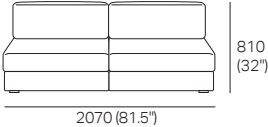

W: Wide

810
(32")

Chair Deep

*Back Cushions (pictured)
- sold separately

D: Deep

WD: Wide Deep

810
(32")

2 Seater STD

*Back Cushions (pictured)
- sold separately

STD: Standard

W: Wide

XW: Extra Wide

810
(32")

2 Seater Deep

*Back Cushions (pictured)
- sold separately

D: Deep

WD: Wide Deep

XWD: Extra Wide Deep

810
(32")

Concerto M

3 Seater STD

*Back Cushions (pictured)
- sold separately

STD: Standard

W: Wide