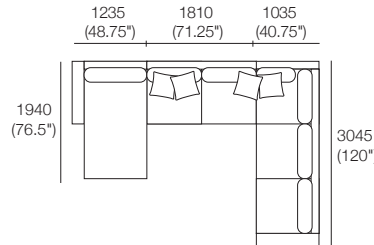

Package 21WD

(with 4x FREE Matching Oberon Cushions)

Additional Packages*

21WDU PLUS or **21WDU SMART**
or **21WDU PLUS SMART**

Components: 1x 3 Seater WD, 1x 2 Seater WD,
1x Chaise XWD, 1x Back Panel XW,
1x Back Cushion XW, 5x Back Cushion W,
1x Back Cushion SH, 2x Arm WD.