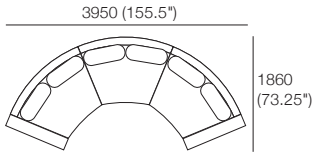

Concerto M Packages

Package 17
Additional Packages*
17 PLUS or **17 SMART** or **17 PLUS SMART**
Components: 3x Curve D,
6x Back Cushion STD,
2x Arm WD