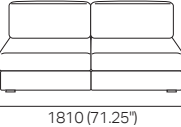

W: Wide

810
(32")

Chair Deep

*Back Cushions (pictured)
- sold separately

D: Deep

WD: Wide Deep

810
(32")

2 Seater STD

*Back Cushions (pictured)
- sold separately

STD: Standard

W: Wide

XW: Extra Wide

810
(32")

2 Seater Deep

*Back Cushions (pictured)
- sold separately

D: Deep

WD: Wide Deep

XWD: Extra Wide Deep

810
(32")

Concerto M

3 Seater STD

*Back Cushions (pictured)
- sold separately

STD: Standard

W: Wide