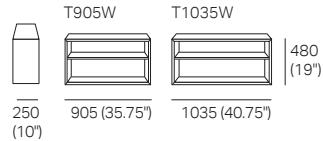

Timber Veneer Shelves