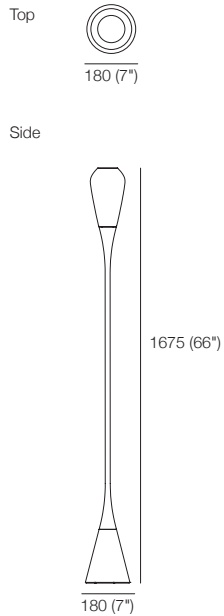

Solifiore Floor Lamps

Protea Floor Lamp
Blown-Glass Shade