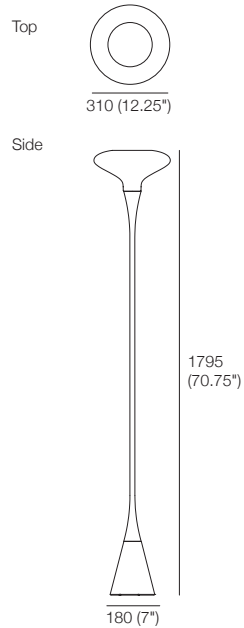

Gymea Floor Lamp
Blown-Glass Shade