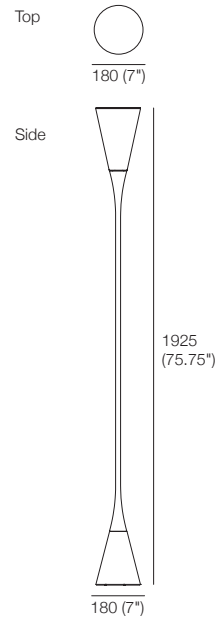

Arum Floor Lamp
Blown-Glass Shade

Specifications

Switch

Touch-Dimming Functionality

Light Source

E14 40W Max.

Shade

Olive Green; Smoke;
Ochre Red; or Amber

Stem

Black Nickel

Base

Honed Blackened
Concrete