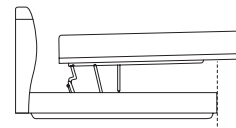

Bed Head Detail

Back View

King Single Bed Leather

Bed Head Detail

Back View

Promenade Storage Bed

Design Features

Storage

Bed base encloses a generous storage compartment.

Storage Access

Engineered Steel Frame opens easily to access storage.

365 (14.5")

Bed-making

Engineered Steel Frame lifts further into the bed-making position and extends past the bed base by 365 (14.5").