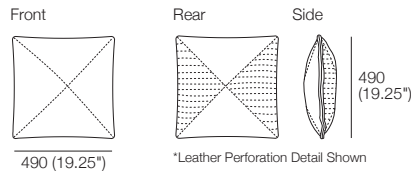

Cassia Medium

*Leather Perforation Detail Shown