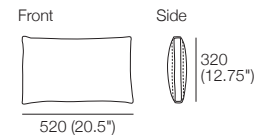

King Cushions

KING®
L I V I N G

Havana

Cuba

Pixie

Houston

Montini Scatter Cushion

Panda

Chelsea

Bambino

Zazina Square

Zazina Rectangle