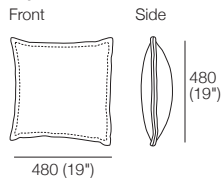

William G

William Grande P Gap

Piper

Pepe

Oberon

Faye

Cassia Medium

*Leather Perforation Detail Shown