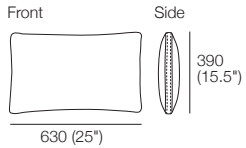

King Cushions

KING®
L I V I N G

Havana