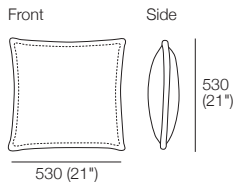

William G

William Grande P Gap

Piper

Pepe

Oberon

Faye

Cassia Medium

*Leather Perforation Detail Shown