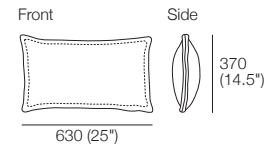

Tana

DT201 8816 V1

Effective December 2019. As King Living has a policy of continuous improvement, changes to products and specifications may be made without prior notice. Images and drawings are representative of design only. Accessories not include.

kingliving.com