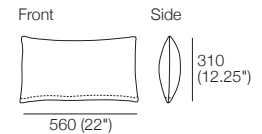

William G

William Grande P Gap

Piper

Pepe

Oberon

Faye

Cassia Medium

*Leather Perforation Detail Shown