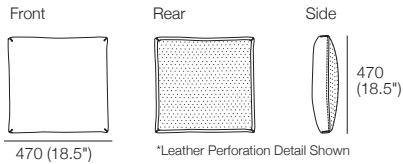

Montini Scatter Cushion