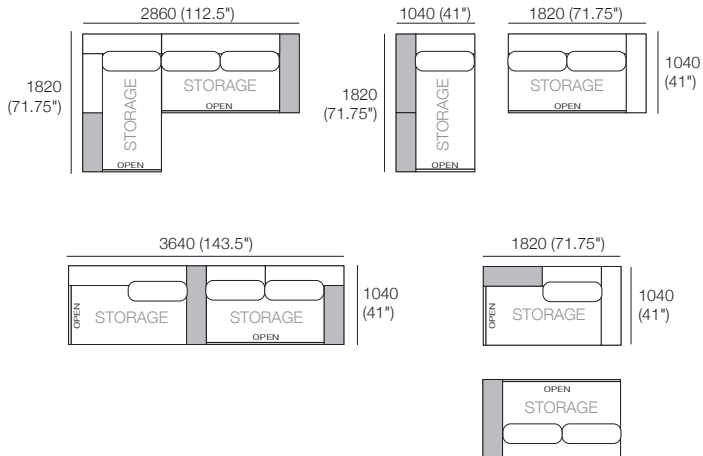

Jasper II Packages 13

KING[®]
L I V I N G

kingliving.com

Jasper II Packages 13

Package: 13

Components: 2x P182, 2x C156,
1x A104, 1x A156, 1x A78, 3x B78
Shelf Options*: Standard or Charge
1x T104, 1x T78 (*Shelves not included – price extra)
Configurations:

Package: 13 SMART

Components: 2x P182, 2x C156,
1x A104 SMART, 1x A156 SMART, 1x A78 SMART, 3x B78
Shelf Options*: Standard or Charge
1x T104, 1x T78 (*Shelves not included – price extra)
Configurations:

Jasper II Packages 13

Package: 13 SLH

Components: 1x SBase 182 S156 RH, 1x SBase 182 S78 LH,
 1x A104, 1x A156, 1x A78, 3x B78
 Shelf Options*: Standard or Charge
 1x T104, 1x T78 (*Shelves not included – price extra)
 Configurations:

Package: 13 SLH SMART

Components: 1x SBase 182 S156 RH, 1x SBase 182 S78 LH,
 1x A104 SMART, 1x A156 SMART, 1x A78 SMART, 3x B78
 Shelf Options*: Standard or Charge
 1x T104, 1x T78 (*Shelves not included – price extra)
 Configurations: