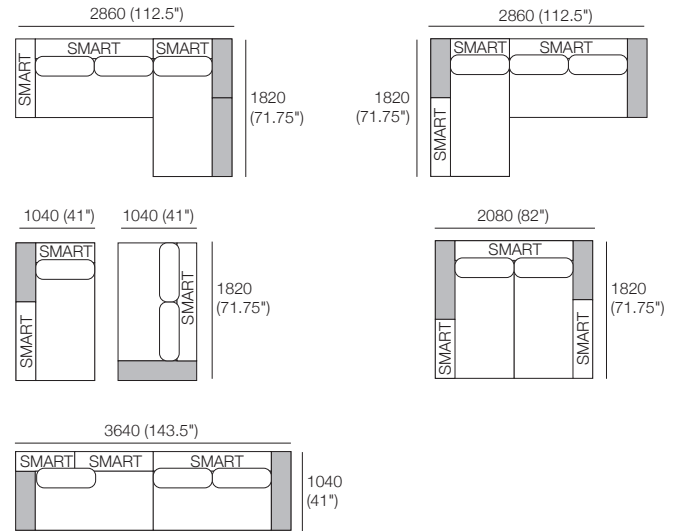

Jasper II Packages 13

KING[®]
L I V I N G

kingliving.com

Jasper II Packages 13

Package: 13

Components: 2x P182, 2x C156,
1x A104, 1x A156, 1x A78, 3x B78
Shelf Options*: Standard or Charge
1x T104, 1x T78 (*Shelves not included – price extra)
Configurations:

Package: 13 SMART

Components: 2x P182, 2x C156,
1x A104 SMART, 1x A156 SMART, 1x A78 SMART, 3x B78
Shelf Options*: Standard or Charge
1x T104, 1x T78 (*Shelves not included – price extra)
Configurations:

Jasper II Packages 13

Package: 13 SLH

Components: 1x SBase 182 S156 RH, 1x SBase 182 S78 LH,
 1x A104, 1x A156, 1x A78, 3x B78
 Shelf Options*: Standard or Charge
 1x T104, 1x T78 (*Shelves not included – price extra)
 Configurations: