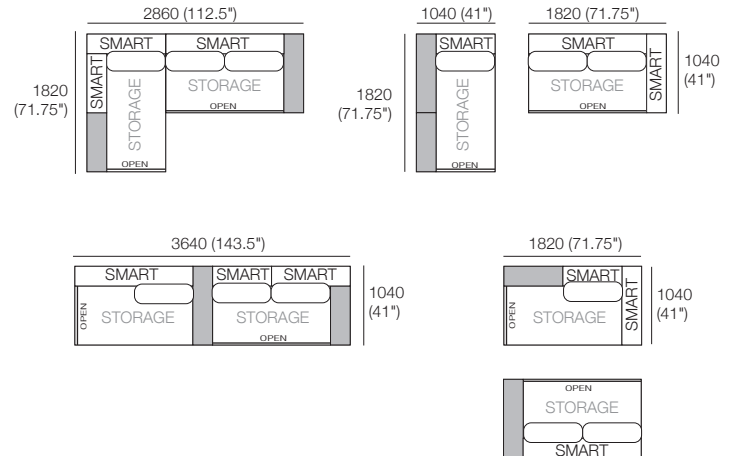

Package: 13 SMART

Components: 2x P182, 2x C156,
1x A104 SMART, 1x A156 SMART, 1x A78 SMART, 3x B78
Shelf Options*: Standard or Charge
1x T104, 1x T78 (*Shelves not included – price extra)
Configurations:

Jasper II Packages 13

Package: 13 SLH

Components: 1x SBase 182 S156 RH, 1x SBase 182 S78 LH,
 1x A104, 1x A156, 1x A78, 3x B78
 Shelf Options*: Standard or Charge
 1x T104, 1x T78 (*Shelves not included – price extra)
 Configurations:

Package: 13 SLH SMART

Components: 1x SBase 182 S156 RH, 1x SBase 182 S78 LH,
 1x A104 SMART, 1x A156 SMART, 1x A78 SMART, 3x B78
 Shelf Options*: Standard or Charge
 1x T104, 1x T78 (*Shelves not included – price extra)
 Configurations:

Jasper II Packages 13

Package: 13 SRH

Components: 1x SBase 182 S156 LH, 1x SBase 182 S78 RH,
1x A104, 1x A156, 1x A78, 3x B78
Shelf Options*: Standard or Charge
1x T104, 1x T78 (*Shelves not included – price extra)
Configurations: