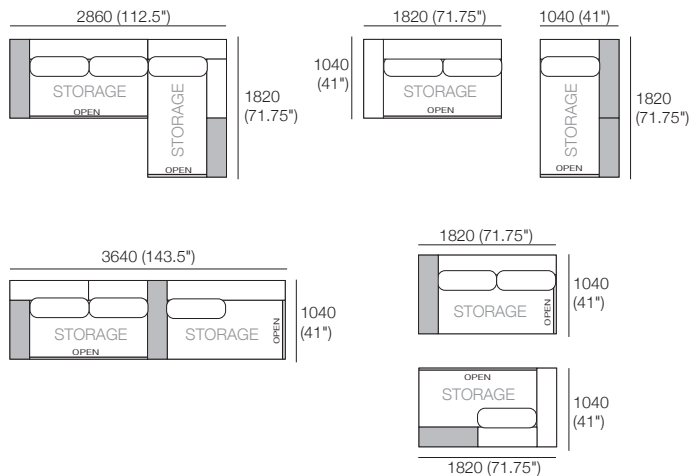

Jasper II Packages 13

Package: 13 SLH

Components: 1x SBase 182 S156 RH, 1x SBase 182 S78 LH,
 1x A104, 1x A156, 1x A78, 3x B78
 Shelf Options*: Standard or Charge
 1x T104, 1x T78 (*Shelves not included – price extra)
 Configurations:

Package: 13 SLH SMART

Components: 1x SBase 182 S156 RH, 1x SBase 182 S78 LH,
 1x A104 SMART, 1x A156 SMART, 1x A78 SMART, 3x B78
 Shelf Options*: Standard or Charge
 1x T104, 1x T78 (*Shelves not included – price extra)
 Configurations:

Jasper II Packages 13

Package: 13 SRH

Components: 1x SBase 182 S156 LH, 1x SBase 182 S78 RH,
1x A104, 1x A156, 1x A78, 3x B78
Shelf Options*: Standard or Charge
1x T104, 1x T78 (*Shelves not included – price extra)
Configurations: