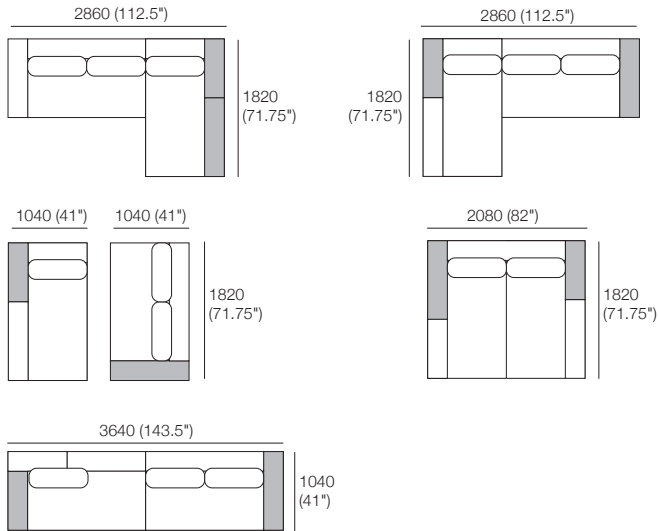

Jasper II Packages 13

KING[®]
L I V I N G

kingliving.com

Jasper II Packages 13

Package: 13

Components: 2x P182, 2x C156,
1x A104, 1x A156, 1x A78, 3x B78
Shelf Options*: Standard or Charge
1x T104, 1x T78 (*Shelves not included – price extra)
Configurations:

Package: 13 SMART

Components: 2x P182, 2x C156,
1x A104 SMART, 1x A156 SMART, 1x A78 SMART, 3x B78
Shelf Options*: Standard or Charge
1x T104, 1x T78 (*Shelves not included – price extra)
Configurations:

Jasper II Packages 13

Package: 13 SLH

Components: 1x SBase 182 S156 RH, 1x SBase 182 S78 LH,
 1x A104, 1x A156, 1x A78, 3x B78
 Shelf Options*: Standard or Charge
 1x T104, 1x T78 (*Shelves not included – price extra)
 Configurations: