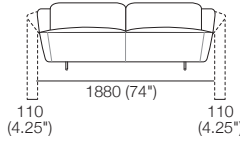

K I N G

DT2021004-V7

kingliving.com

Fleur

Fleur Lounge Chair | Sofas | Ottomans

Fleur Chair/Sofa Side View
Backrest Down

Lounge Chair Front View
Backrest Down

2 Seater Front View
Backrest Down

2.5 Seater Front View
Backrest Down

3 Seater Front View
Backrest Down

Fleur Chair/Sofa Side View
Backrest Upright*

Lounge Chair Front View
Backrest Upright

2 Seater Front View
Backrest Upright

2.5 Seater Front View
Backrest Upright

3 Seater Front View
Backrest Upright

Lounge Chair Top View
Swivel 180°

Lounge Chair Rear View
Backrest Down

2 Seater Rear View
Backrest Down

2.5 Seater Rear View
Backrest Down

3 Seater Rear View
Backrest Down