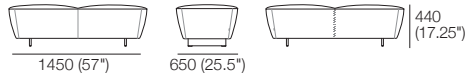

2.5 Seater Front View
Backrest Down

3 Seater Front View
Backrest Down

Fleur Chair/Sofa Side View
Backrest Upright*

Lounge Chair Front View
Backrest Upright

2 Seater Front View
Backrest Upright

2.5 Seater Front View
Backrest Upright

3 Seater Front View
Backrest Upright

Lounge Chair Top View
Swivel 180°

Lounge Chair Rear View
Backrest Down

2 Seater Rear View
Backrest Down

2.5 Seater Rear View
Backrest Down

3 Seater Rear View
Backrest Down

Ottoman Bench

Ottoman Oblong

Ottoman Round High

Fleur Legs
Leg 610 – Sofas

Leg 380 – Ottoman Bench

Effective October 2021. Magic Joiner M95. *90mm (3.5") between rear of sofa & wall allows full comfort of backrest in upright position. Leather stitching detail indicated. As King Living has a policy of continuous improvement, changes to products and specifications may be made without prior notice. Images and drawings are representative of design only. Accessories not included.