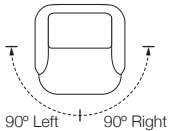

2.5 Seater Front View
Backrest Down

3 Seater Front View
Backrest Down

Fleur Chair/Sofa Side View
Backrest Upright*

Lounge Chair Front View
Backrest Upright

2 Seater Front View
Backrest Upright

2.5 Seater Front View
Backrest Upright

3 Seater Front View
Backrest Upright

Lounge Chair Top View
Swivel 180°

Lounge Chair Rear View
Backrest Down

2 Seater Rear View
Backrest Down

2.5 Seater Rear View
Backrest Down

3 Seater Rear View
Backrest Down

Ottoman Bench

Ottoman Oblong

Ottoman Round High

Fleur Legs
Leg 610 – Sofas

Leg 380 – Ottoman Bench

Effective October 2021. Magic Joiner M95. *90mm (3.5") between rear of sofa & wall allows full comfort of backrest in upright position. Leather stitching detail indicated. As King Living has a policy of continuous improvement, changes to products and specifications may be made without prior notice. Images and drawings are representative of design only. Accessories not included.