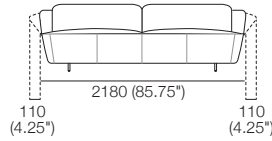

K I N G

DT2021004-V7

kingliving.com

Fleur

Fleur Lounge Chair | Sofas | Ottomans

Fleur Chair/Sofa Side View
Backrest Down

Lounge Chair Front View
Backrest Down

2 Seater Front View
Backrest Down

2.5 Seater Front View
Backrest Down

3 Seater Front View
Backrest Down

Fleur Chair/Sofa Side View
Backrest Upright*

Lounge Chair Front View
Backrest Upright

2 Seater Front View
Backrest Upright

2.5 Seater Front View
Backrest Upright

3 Seater Front View
Backrest Upright

Lounge Chair Top View
Swivel 180°

Lounge Chair Rear View
Backrest Down

2 Seater Rear View
Backrest Down

2.5 Seater Rear View
Backrest Down

3 Seater Rear View
Backrest Down