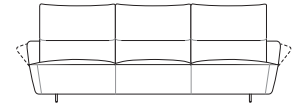

K I N G

DT2021004-V7

kingliving.com

Fleur

Fleur Lounge Chair | Sofas | Ottomans

Fleur Chair/Sofa Side View
Backrest Down

Lounge Chair Front View
Backrest Down

2 Seater Front View
Backrest Down

2.5 Seater Front View
Backrest Down

3 Seater Front View
Backrest Down

Fleur Chair/Sofa Side View
Backrest Upright*

Lounge Chair Front View
Backrest Upright

2 Seater Front View
Backrest Upright

2.5 Seater Front View
Backrest Upright

3 Seater Front View
Backrest Upright

Lounge Chair Top View
Swivel 180°

Lounge Chair Rear View
Backrest Down

2 Seater Rear View
Backrest Down

2.5 Seater Rear View
Backrest Down

3 Seater Rear View
Backrest Down

Ottoman Bench

Ottoman Oblong

Ottoman Round High

Fleur Legs
Leg 610 – Sofas

Leg 380 – Ottoman Bench

Effective October 2021. Magic Joiner M95. *90mm (3.5") between rear of sofa & wall allows full comfort of backrest in upright position. Leather stitching detail indicated. As King Living has a policy of continuous improvement, changes to products and specifications may be made without prior notice. Images and drawings are representative of design only. Accessories not included.