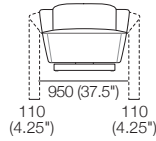

Lounge Chair Front View
Backrest Down