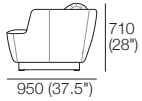

K I N G

DT2021004-V7

kingliving.com

Fleur

Fleur Lounge Chair | Sofas | Ottomans

Fleur Chair/Sofa Side View
Backrest Down

Lounge Chair Front View
Backrest Down

2 Seater Front View
Backrest Down

2.5 Seater Front View
Backrest Down

3 Seater Front View
Backrest Down

Fleur Chair/Sofa Side View
Backrest Upright*

Lounge Chair Front View
Backrest Upright

2 Seater Front View
Backrest Upright

2.5 Seater Front View
Backrest Upright

3 Seater Front View
Backrest Upright

Lounge Chair Top View
Swivel 180°

Lounge Chair Rear View
Backrest Down

2 Seater Rear View
Backrest Down

2.5 Seater Rear View
Backrest Down

3 Seater Rear View
Backrest Down