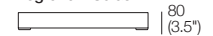

Ottoman Bench

Ottoman Oblong

Ottoman Round High

Fleur Legs
Leg 610 – Sofas

Leg 380 – Ottoman Bench

Effective October 2021. Magic Joiner M95. *90mm (3.5") between rear of sofa & wall allows full comfort of backrest in upright position. Leather stitching detail indicated. As King Living has a policy of continuous improvement, changes to products and specifications may be made without prior notice. Images and drawings are representative of design only. Accessories not included.