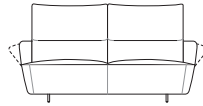

K I N G

DT2021004-V7

kingliving.com

Fleur

Fleur Lounge Chair | Sofas | Ottomans

Fleur Chair/Sofa Side View
Backrest Down

Lounge Chair Front View
Backrest Down

2 Seater Front View
Backrest Down

2.5 Seater Front View
Backrest Down

3 Seater Front View
Backrest Down

Fleur Chair/Sofa Side View
Backrest Upright*

Lounge Chair Front View
Backrest Upright

2 Seater Front View
Backrest Upright

2.5 Seater Front View
Backrest Upright

3 Seater Front View
Backrest Upright

Lounge Chair Top View
Swivel 180°

Lounge Chair Rear View
Backrest Down

2 Seater Rear View
Backrest Down

2.5 Seater Rear View
Backrest Down

3 Seater Rear View
Backrest Down

Ottoman Bench

Ottoman Oblong

Ottoman Round High

Fleur Legs
Leg 610 – Sofas

Leg 380 – Ottoman Bench

Effective October 2021. Magic Joiner M95. *90mm (3.5") between rear of sofa & wall allows full comfort of backrest in upright position. Leather stitching detail indicated. As King Living has a policy of continuous improvement, changes to products and specifications may be made without prior notice. Images and drawings are representative of design only. Accessories not included.