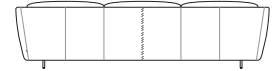

2.5 Seater Front View
Backrest Down

3 Seater Front View
Backrest Down

Fleur Chair/Sofa Side View
Backrest Upright*

Lounge Chair Front View
Backrest Upright

2 Seater Front View
Backrest Upright

2.5 Seater Front View
Backrest Upright

3 Seater Front View
Backrest Upright

Lounge Chair Top View
Swivel 180°

Lounge Chair Rear View
Backrest Down

2 Seater Rear View
Backrest Down

2.5 Seater Rear View
Backrest Down

3 Seater Rear View
Backrest Down

Ottoman Bench

Ottoman Oblong

Ottoman Round High

Fleur Legs
Leg 610 – Sofas

Leg 380 – Ottoman Bench

Effective October 2021. Magic Joiner M95. *90mm (3.5") between rear of sofa & wall allows full comfort of backrest in upright position. Leather stitching detail indicated. As King Living has a policy of continuous improvement, changes to products and specifications may be made without prior notice. Images and drawings are representative of design only. Accessories not included.