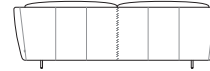

2.5 Seater Front View
Backrest Down

3 Seater Front View
Backrest Down

Fleur Chair/Sofa Side View
Backrest Upright*

Lounge Chair Front View
Backrest Upright

2 Seater Front View
Backrest Upright

2.5 Seater Front View
Backrest Upright

3 Seater Front View
Backrest Upright

Lounge Chair Top View
Swivel 180°

Lounge Chair Rear View
Backrest Down

2 Seater Rear View
Backrest Down

2.5 Seater Rear View
Backrest Down

3 Seater Rear View
Backrest Down

Ottoman Bench

Ottoman Oblong

Ottoman Round High

Fleur Legs
Leg 610 – Sofas

Leg 380 – Ottoman Bench

Effective October 2021. Magic Joiner M95. *90mm (3.5") between rear of sofa & wall allows full comfort of backrest in upright position. Leather stitching detail indicated. As King Living has a policy of continuous improvement, changes to products and specifications may be made without prior notice. Images and drawings are representative of design only. Accessories not included.