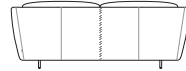

2.5 Seater Front View
Backrest Down

3 Seater Front View
Backrest Down

Fleur Chair/Sofa Side View
Backrest Upright*

Lounge Chair Front View
Backrest Upright

2 Seater Front View
Backrest Upright

2.5 Seater Front View
Backrest Upright

3 Seater Front View
Backrest Upright

Lounge Chair Top View
Swivel 180°

Lounge Chair Rear View
Backrest Down

2 Seater Rear View
Backrest Down

2.5 Seater Rear View
Backrest Down

3 Seater Rear View
Backrest Down

Ottoman Bench

Ottoman Oblong

Ottoman Round High

Fleur Legs
Leg 610 – Sofas

Leg 380 – Ottoman Bench

Effective October 2021. Magic Joiner M95. *90mm (3.5") between rear of sofa & wall allows full comfort of backrest in upright position. Leather stitching detail indicated. As King Living has a policy of continuous improvement, changes to products and specifications may be made without prior notice. Images and drawings are representative of design only. Accessories not included.