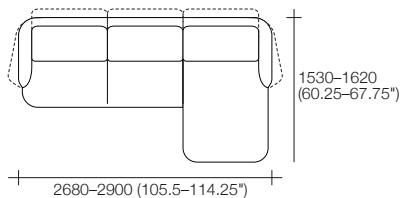

3 Seater Front View
Backrest Upright

Lounge Chair Top View
Swivel 180°

Lounge Chair Rear View
Backrest Down

2 Seater Rear View
Backrest Down

2.5 Seater Rear View
Backrest Down

3 Seater Rear View
Backrest Down

Ottoman Bench

Ottoman Oblong

Ottoman Round High

Fleur Legs
Leg 610 – Sofas

Leg 380 – Ottoman Bench

Effective October 2021. Magic Joiner M95. *90mm (3.5") between rear of sofa & wall allows full comfort of backrest in upright position. Leather stitching detail indicated. As King Living has a policy of continuous improvement, changes to products and specifications may be made without prior notice. Images and drawings are representative of design only. Accessories not included.

Fleur Fixed Chaise

Fixed Chaise RH
Right-hand Top View

Fixed Chaise LH
Left-hand Top View