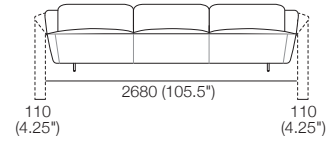

K I N G

DT2021004-V7

kingliving.com

Fleur

Fleur Lounge Chair | Sofas | Ottomans

Fleur Chair/Sofa Side View
Backrest Down

Lounge Chair Front View
Backrest Down

2 Seater Front View
Backrest Down

2.5 Seater Front View
Backrest Down

3 Seater Front View
Backrest Down

Fleur Chair/Sofa Side View
Backrest Upright*

Lounge Chair Front View
Backrest Upright

2 Seater Front View
Backrest Upright

2.5 Seater Front View
Backrest Upright

3 Seater Front View
Backrest Upright

Lounge Chair Top View
Swivel 180°

Lounge Chair Rear View
Backrest Down

2 Seater Rear View
Backrest Down

2.5 Seater Rear View
Backrest Down

3 Seater Rear View
Backrest Down