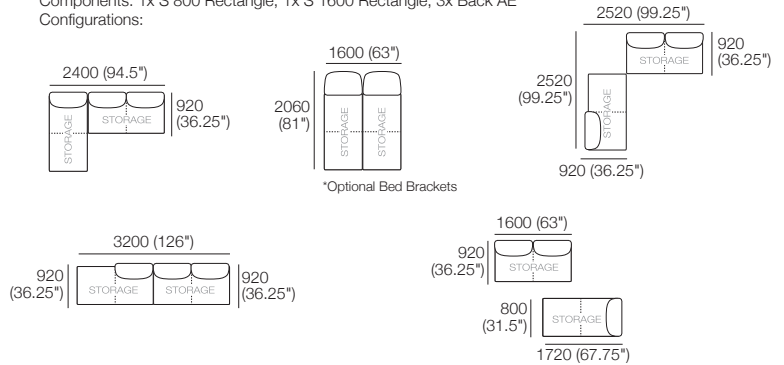

Package: 2S Storage AE

Components: 1x S 800 Rectangle, 1x S 1600 Rectangle, 3x Back AE
Configurations: