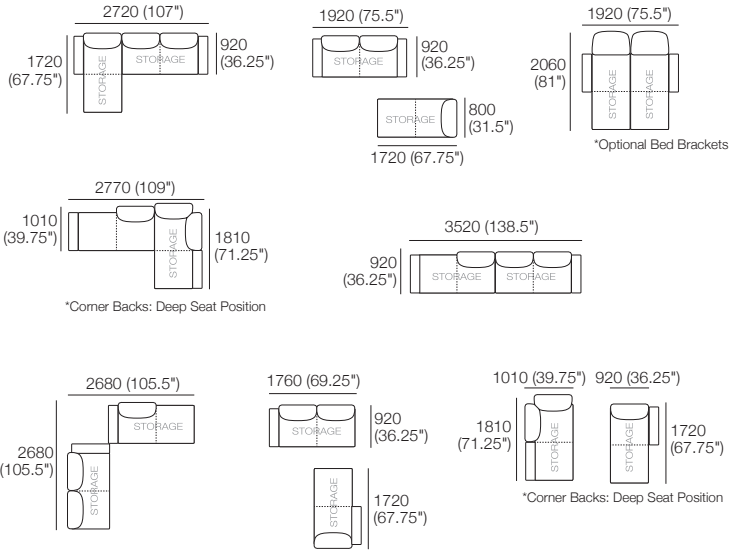

Delta III Packages

2S Deluxe

Package: 2S Deluxe Storage AE

Components: 1x S 800 Rectangle, 1x S 1600 Rectangle, 3x Back AE, 2x Box Arm
Configurations: