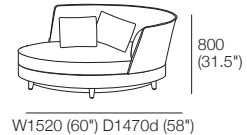

### Package: 2S Storage AE

Components: 1x S 800 Rectangle, 1x S 1600 Rectangle, 3x Back AE  
Configurations:

### Package: Delta III Circle Sofa 1380

Components: 1x Circle Base 1380,  
1x Circle Back B1380,  
2x Panama Cushion Square  
(Swivel)

### Package: Delta III Storage Circle Sofa 1380

Components: 1x Circle Base S 1380,  
1x Circle Back B1380,  
2x Panama Cushion Square  
(Storage – No Swivel)