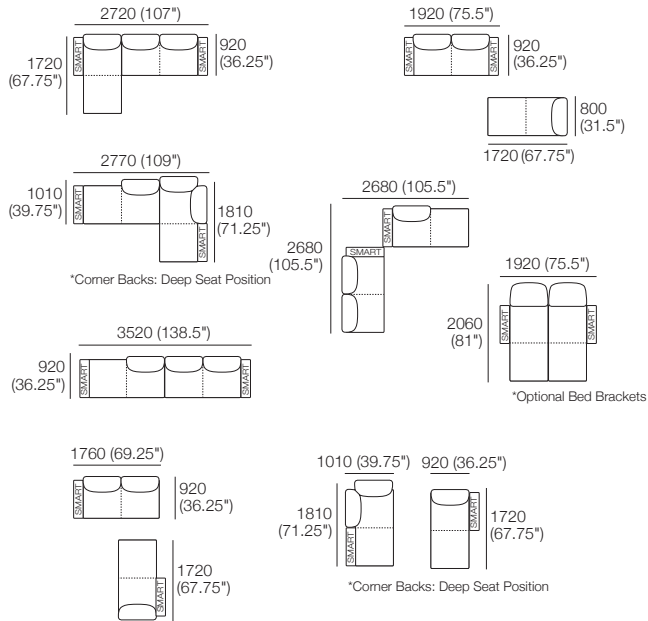

Delta III Packages

1 Deluxe + 2S + Circle

Package: 1 Deluxe SMART AE

Components: 2x Rectangle, 3x Back AE, 2x Box Arm SMART
Configurations: