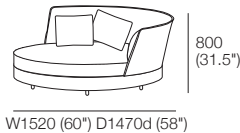

Package: Delta III Circle Sofa 1380

Components: 1x Circle Base 1380,
1x Circle Back B1380,
2x Panama Cushion Square
(Swivel)