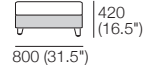

DeltaO V

KING[®]
L I V I N G

DeltaO V KingRope LuxeW

Rectangle

1600 (63") x 800 (31.5")

Square

Back Rear View

Back Bracket

Reversible Bracket: Deep-Seat Position

STD Position

Deep-Seat Position

Rectangle S800

1600 (63") x 800 (31.5")

Opens 800

Rectangle S1600

1600 (63") x 800 (31.5")