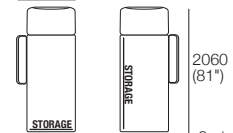

Package 1
2x Rectangle, 3x Back
Configurations:

800 (31.5")

Sunlounge Brackets*

800 (31.5")

Sunlounge Brackets*

Premium Package 1 S (Storage*)

1x Rectangle S1600, 1x Rectangle S800,
2x Arm, 3x Back

Premium Package 1
2x Rectangle, 3x Back, 2x Arm
Configurations:

800 (31.5")

Sunlounge Brackets*

960 (37.75")

Sunlounge Brackets*

Effective December 2020. Use WeatherWeave Joiner 98. WeatherGuard available for some packages. KingRope LuxeW available in selected colours. *Storage (S) and non-storage packages available (storage shown). *Sunlounge Brackets – sold separately unless included in components. *Glass Top Packages: Calypso Glass Top replaces Ceramic Top. As King Living has a policy of continuous improvement, changes to products and specifications may be made without prior notice. Images and drawings are representative of design only. Accessories not included.