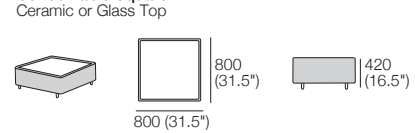

Reversible Bracket: Deep-Seat Position

STD Position

Deep-Seat Position

Rectangle S800

1600 (63") x 800 (31.5")

Opens 800

Rectangle S1600

1600 (63") x 800 (31.5")

Opens 1600

S Square

800 (31.5") x 800 (31.5")

Opens 800

Sunlounge Brackets Reclined Back Position

Chair

(Square + Back)

Arm Side

Front Top

Arm Table Rectangle Ceramic Top

D760 (30")

Swivel Table Round Ceramic Top

Circle 1380

(Swivel Base – no storage)

Circle 1380 Back (not sold separately)

Outdoor Panama Cushion

Coffee Table Square Ceramic or Glass Top

DeltaO V KingRope LuxeW

Chair S (Storage*)

1x S Square, 1x Back

Chair
1x Square, 1x Back
Configurations:

Sunlounge Brackets*

Sunlounge S (Storage*)

1x Rectangle S800,
1x Back, 1x (Pair)
Sunlounge Brackets