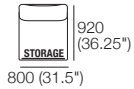

Coffee Table Square Ceramic or Glass Top

DeltaO V KingRope LuxeW

Chair S (Storage*)

1x S Square, 1x Back

Chair
1x Square, 1x Back
Configurations:

Sunlounge Brackets*

Sunlounge S (Storage*)

1x Rectangle S800,
1x Back, 1x (Pair)
Sunlounge Brackets

Sunlounge
1x Rectangle, 1x Back,
1x (Pair) Sunlounge
Brackets

2 Seater S (Storage*)

1x Rectangle S1600, 2x Back

2 Seater
1x Rectangle, 2x Back
Configurations:

Sunlounge Brackets*

800 (31.5")

Sunlounge Brackets*