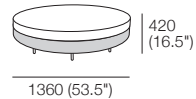

Reversible Bracket: Deep-Seat Position

STD Position

Deep-Seat Position

Rectangle S800

1600 (63") x 800 (31.5")

Opens 800

Rectangle S1600

1600 (63") x 800 (31.5")

Opens 1600

S Square

800 (31.5") x 800 (31.5")

Opens 800

Sunlounge Brackets Reclined Back Position

Chair

(Square + Back)

Arm Side

Front Top

Arm Table Rectangle Ceramic Top

D760 (30")

Swivel Table Round Ceramic Top

Circle 1380

(Swivel Base – no storage)

Circle 1380 Back (not sold separately)

Outdoor Panama Cushion

Coffee Table Square Ceramic or Glass Top

DeltaO V KingRope LuxeW

Chair S (Storage*)

1x S Square, 1x Back

Chair
1x Square, 1x Back
Configurations:

Sunlounge Brackets*

Sunlounge S (Storage*)

1x Rectangle S800,
1x Back, 1x (Pair)
Sunlounge Brackets