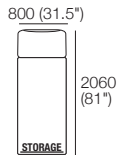

DeltaO V

KING[®]
L I V I N G

DeltaO V KingRope LuxeW

Rectangle

1600 (63") x 800 (31.5")

Square

Back Rear View

Back Bracket

Opens 1600

S Square

800 (31.5") x 800 (31.5")

Opens 800

Sunlounge Brackets Reclined Back Position

Chair

(Square + Back)

Arm Side

Coffee Table Square Ceramic or Glass Top

DeltaO V KingRope LuxeW

Chair S (Storage*)

1x S Square, 1x Back

Chair
1x Square, 1x Back
Configurations:

Sunlounge Brackets*

Sunlounge S (Storage*)

1x Rectangle S800,
1x Back, 1x (Pair)
Sunlounge Brackets

Sunlounge
1x Rectangle, 1x Back,
1x (Pair) Sunlounge
Brackets

2 Seater S (Storage*)

1x Rectangle S1600, 2x Back

2 Seater
1x Rectangle, 2x Back
Configurations:

Sunlounge Brackets*

800 (31.5")

Sunlounge Brackets*