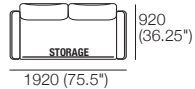

Coffee Table Square Ceramic or Glass Top

DeltaO V KingRope LuxeW

Chair S (Storage*)

1x S Square, 1x Back

Chair
1x Square, 1x Back
Configurations:

Sunlounge Brackets*

Sunlounge S (Storage*)

1x Rectangle S800,
1x Back, 1x (Pair)
Sunlounge Brackets

Sunlounge
1x Rectangle, 1x Back,
1x (Pair) Sunlounge
Brackets

2 Seater S (Storage*)

1x Rectangle S1600, 2x Back

2 Seater
1x Rectangle, 2x Back
Configurations:

Sunlounge Brackets*

800 (31.5")

Sunlounge Brackets*

Premium 2 Seater S (Storage*)

1x Rectangle S1600, 2x Arm, 2x Back

Premium 2 Seater
1x Rectangle, 2x Back, 2x Arm
Configurations:

Sunlounge Brackets*

1120 (44")

Sunlounge Brackets*

Package 1 S (Storage*)

1x Rectangle S1600,
1x Rectangle S800, 3x Back