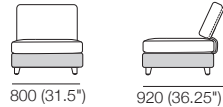

DeltaO V

KING[®]
L I V I N G

DeltaO V KingRope LuxeW

Rectangle

1600 (63") x 800 (31.5")

Square

Back Rear View

Back Bracket

Reversible Bracket: Deep-Seat Position

STD Position

Deep-Seat Position

Rectangle S800

1600 (63") x 800 (31.5")

Opens 800

Rectangle S1600

1600 (63") x 800 (31.5")

Opens 1600

S Square

800 (31.5") x 800 (31.5")

Opens 800

Sunlounge Brackets Reclined Back Position

Chair

(Square + Back)

Arm Side