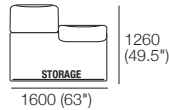

Coffee Table Square Ceramic or Glass Top

DeltaO V KingRope LuxeW

Chair S (Storage*)

1x S Square, 1x Back

Chair
1x Square, 1x Back
Configurations:

Sunlounge Brackets*

Sunlounge S (Storage*)

1x Rectangle S800,
1x Back, 1x (Pair)
Sunlounge Brackets

Sunlounge
1x Rectangle, 1x Back,
1x (Pair) Sunlounge
Brackets

2 Seater S (Storage*)

1x Rectangle S1600, 2x Back

2 Seater
1x Rectangle, 2x Back
Configurations:

Sunlounge Brackets*

800 (31.5")

Sunlounge Brackets*