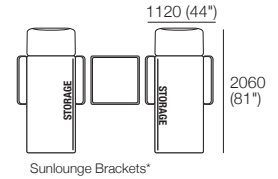

Effective December 2020. Use WeatherWeave Joiner 98. WeatherGuard available for some packages. KingRope LuxeW available in selected colours. *Storage (S) and non-storage packages available (storage shown). *Sunlounge Brackets – sold separately unless included in components. *Glass Top Packages: Calypso Glass Top replaces Ceramic Top. As King Living has a policy of continuous improvement, changes to products and specifications may be made without prior notice. Images and drawings are representative of design only. Accessories not included.