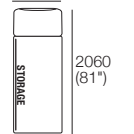

Coffee Table Square Ceramic or Glass Top

DeltaO V KingRope LuxeW

Chair S (Storage*)

1x S Square, 1x Back

Chair
1x Square, 1x Back
Configurations:

Sunlounge Brackets*

Sunlounge S (Storage*)

1x Rectangle S800,
1x Back, 1x (Pair)
Sunlounge Brackets

Sunlounge
1x Rectangle, 1x Back,
1x (Pair) Sunlounge
Brackets

2 Seater S (Storage*)

1x Rectangle S1600, 2x Back

2 Seater
1x Rectangle, 2x Back
Configurations:

Sunlounge Brackets*

800 (31.5")

Sunlounge Brackets*

Premium 2 Seater S (Storage*)

1x Rectangle S1600, 2x Arm, 2x Back

Premium 2 Seater
1x Rectangle, 2x Back, 2x Arm
Configurations:

Sunlounge Brackets*

1120 (44")

Sunlounge Brackets*

Package 1 S (Storage*)

1x Rectangle S1600,
1x Rectangle S800, 3x Back