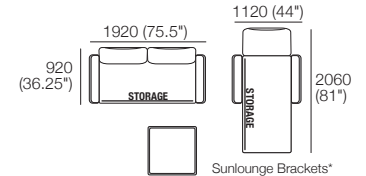

Effective December 2020. Use WeatherWeave Joiner 98. WeatherGuard available for some packages. KingRope LuxeW available in selected colours. *Storage (S) and non-storage packages available (storage shown). *Sunlounge Brackets – sold separately unless included in components. *Glass Top Packages: Calypso Glass Top replaces Ceramic Top. As King Living has a policy of continuous improvement, changes to products and specifications may be made without prior notice. Images and drawings are representative of design only. Accessories not included.