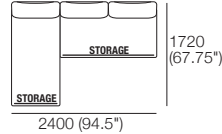

DeltaO V KingRope LuxeW

Chair S (Storage*)

1x S Square, 1x Back

Chair
1x Square, 1x Back
Configurations:

Sunlounge Brackets*

Sunlounge S (Storage*)

1x Rectangle S800,
1x Back, 1x (Pair)
Sunlounge Brackets

Sunlounge
1x Rectangle, 1x Back,
1x (Pair) Sunlounge
Brackets

2 Seater S (Storage*)

1x Rectangle S1600, 2x Back

2 Seater
1x Rectangle, 2x Back
Configurations:

Sunlounge Brackets*

800 (31.5")

Sunlounge Brackets*

Premium 2 Seater S (Storage*)

1x Rectangle S1600, 2x Arm, 2x Back

Premium 2 Seater
1x Rectangle, 2x Back, 2x Arm
Configurations:

Sunlounge Brackets*

1120 (44")

Sunlounge Brackets*

Package 1 S (Storage*)

1x Rectangle S1600,
1x Rectangle S800, 3x Back

Package 1
2x Rectangle, 3x Back
Configurations:

800 (31.5")

Sunlounge Brackets*

800 (31.5")

Sunlounge Brackets*

Premium Package 1 S (Storage*)

1x Rectangle S1600, 1x Rectangle S800,
2x Arm, 3x Back

Premium Package 1
2x Rectangle, 3x Back, 2x Arm
Configurations:

800 (31.5")

Sunlounge Brackets*

960 (37.75")

Sunlounge Brackets*

Effective December 2020. Use WeatherWeave Joiner 98. WeatherGuard available for some packages. KingRope LuxeW available in selected colours. *Storage (S) and non-storage packages available (storage shown). *Sunlounge Brackets – sold separately unless included in components. *Glass Top Packages: Calypso Glass Top replaces Ceramic Top. As King Living has a policy of continuous improvement, changes to products and specifications may be made without prior notice. Images and drawings are representative of design only. Accessories not included.