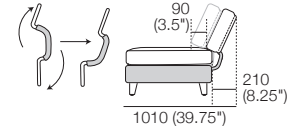

DeltaO V

KING[®]
L I V I N G

DeltaO V KingRope LuxeW

Rectangle

1600 (63") x 800 (31.5")

Square

Back Rear View

Back Bracket

Reversible Bracket: Deep-Seat Position

STD Position

Deep-Seat Position

Rectangle S800

1600 (63") x 800 (31.5")

Opens 800

Rectangle S1600

1600 (63") x 800 (31.5")