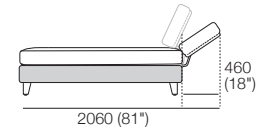

DeltaO V

KING[®]
L I V I N G

DeltaO V KingRope LuxeW

Rectangle

1600 (63") x 800 (31.5")

Square

Back Rear View

Back Bracket

Reversible Bracket: Deep-Seat Position

STD Position

Deep-Seat Position

Rectangle S800

1600 (63") x 800 (31.5")

Opens 800

Rectangle S1600

1600 (63") x 800 (31.5")

Opens 1600

S Square

800 (31.5") x 800 (31.5")

Opens 800

Sunlounge Brackets Reclined Back Position

Chair

(Square + Back)

Arm Side

Front Top

Arm Table Rectangle Ceramic Top

D760 (30")

Swivel Table Round Ceramic Top

Circle 1380

(Swivel Base – no storage)

Circle 1380 Back (not sold separately)

Outdoor Panama Cushion