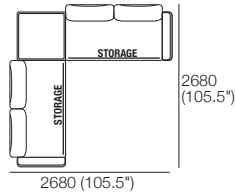

DeltaO V KingRope LuxeW

Premium Package 3AS (Storage*) Ceramic Top
2x Rectangle S1600, 4x Back, 2x Arm,
1x Coffee SQ Base, 1x Coffee Table Ceramic Top

Premium Package 3AS (Storage*) Glass Top
Glass* Top replaces Ceramic Top

Premium Package 3A Ceramic Top
2x Rectangle, 4x Back, 2x Arm,
1x Coffee SQ Base, 1x Ceramic Top

Premium Package 3A Glass Top
Glass* Top replaces Ceramic Top

Configurations:

Premium Package 3BS (Storage*) Ceramic Top
2x Rectangle s1600, 4x Back, 4x Arm,
1x Coffee SQ Base, 1x Ceramic Top

Premium Package 3BS (Storage*) Glass Top
Glass* Top replaces Ceramic Top

Premium Package 3B Ceramic Top
2x Rectangle, 4x Back, 4x Arm,
1x Coffee SQ Base,
1x Coffee Table Ceramic Top

Premium Package 3B Glass Top
Glass* Top replaces Ceramic Top

Configurations: