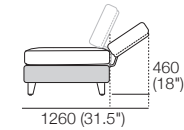

DeltaO V

KING[®]
L I V I N G

DeltaO V KingRope LuxeW

Rectangle

1600 (63") x 800 (31.5")

Square

Back Rear View

Back Bracket

Reversible Bracket: Deep-Seat Position

STD Position

Deep-Seat Position

Rectangle S800

1600 (63") x 800 (31.5")

Opens 800

Rectangle S1600

1600 (63") x 800 (31.5")

Opens 1600

S Square

800 (31.5") x 800 (31.5")

Opens 800

Sunlounge Brackets Reclined Back Position

Chair

(Square + Back)

Arm Side