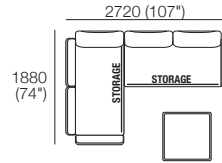

Effective December 2020. Use WeatherWeave Joiner 98. WeatherGuard available for some packages. KingRope LuxeW available in selected colours. *Storage (S) and non-storage packages available (storage shown). *Sunlounge Brackets – sold separately unless included in components. *Glass Top Packages: Calypso Glass Top replaces Ceramic Top. As King Living has a policy of continuous improvement, changes to products and specifications may be made without prior notice. Images and drawings are representative of design only. Accessories not included.