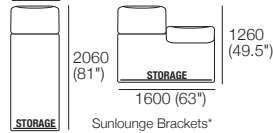

Sunlounge
1x Rectangle, 1x Back,
1x (Pair) Sunlounge
Brackets

2 Seater S (Storage*)

1x Rectangle S1600, 2x Back

2 Seater
1x Rectangle, 2x Back
Configurations:

Sunlounge Brackets*

800 (31.5")

Sunlounge Brackets*

Premium 2 Seater S (Storage*)

1x Rectangle S1600, 2x Arm, 2x Back

Premium 2 Seater
1x Rectangle, 2x Back, 2x Arm
Configurations:

Sunlounge Brackets*

1120 (44")

Sunlounge Brackets*

Package 1 S (Storage*)

1x Rectangle S1600,
1x Rectangle S800, 3x Back

Package 1
2x Rectangle, 3x Back
Configurations:

800 (31.5")

Sunlounge Brackets*

800 (31.5")

Sunlounge Brackets*

Premium Package 1 S (Storage*)

1x Rectangle S1600, 1x Rectangle S800,
2x Arm, 3x Back

Premium Package 1
2x Rectangle, 3x Back, 2x Arm
Configurations:

800 (31.5")

Sunlounge Brackets*

960 (37.75")

Sunlounge Brackets*

Effective December 2020. Use WeatherWeave Joiner 98. WeatherGuard available for some packages. KingRope LuxeW available in selected colours. *Storage (S) and non-storage packages available (storage shown). *Sunlounge Brackets – sold separately unless included in components. *Glass Top Packages: Calypso Glass Top replaces Ceramic Top. As King Living has a policy of continuous improvement, changes to products and specifications may be made without prior notice. Images and drawings are representative of design only. Accessories not included.