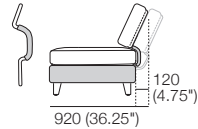

DeltaO V

KING[®]
L I V I N G

DeltaO V KingRope LuxeW

Rectangle

1600 (63") x 800 (31.5")

Square

Back Rear View

Back Bracket

Reversible Bracket: Deep-Seat Position

STD Position

Deep-Seat Position

Rectangle S800

1600 (63") x 800 (31.5")

Opens 800

Rectangle S1600

1600 (63") x 800 (31.5")