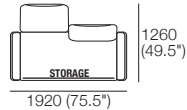

Coffee Table Square Ceramic or Glass Top

DeltaO V KingRope LuxeW

Chair S (Storage*)

1x S Square, 1x Back

Chair
1x Square, 1x Back
Configurations:

Sunlounge Brackets*

Sunlounge S (Storage*)

1x Rectangle S800,
1x Back, 1x (Pair)
Sunlounge Brackets

Sunlounge
1x Rectangle, 1x Back,
1x (Pair) Sunlounge
Brackets

2 Seater S (Storage*)

1x Rectangle S1600, 2x Back

2 Seater
1x Rectangle, 2x Back
Configurations:

Sunlounge Brackets*

800 (31.5")

Sunlounge Brackets*

Premium 2 Seater S (Storage*)

1x Rectangle S1600, 2x Arm, 2x Back

Premium 2 Seater
1x Rectangle, 2x Back, 2x Arm
Configurations:

Sunlounge Brackets*

1120 (44")

Sunlounge Brackets*

Package 1 S (Storage*)

1x Rectangle S1600,
1x Rectangle S800, 3x Back