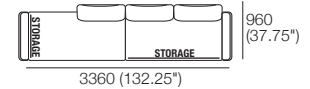

Package 1
2x Rectangle, 3x Back
Configurations:

800 (31.5")

Sunlounge Brackets*

800 (31.5")

Sunlounge Brackets*

Premium Package 1 S (Storage*)

1x Rectangle S1600, 1x Rectangle S800,
2x Arm, 3x Back

Premium Package 1
2x Rectangle, 3x Back, 2x Arm
Configurations:

800 (31.5")

Sunlounge Brackets*

960 (37.75")

Sunlounge Brackets*

Effective December 2020. Use WeatherWeave Joiner 98. WeatherGuard available for some packages. KingRope LuxeW available in selected colours. *Storage (S) and non-storage packages available (storage shown). *Sunlounge Brackets – sold separately unless included in components. *Glass Top Packages: Calypso Glass Top replaces Ceramic Top. As King Living has a policy of continuous improvement, changes to products and specifications may be made without prior notice. Images and drawings are representative of design only. Accessories not included.