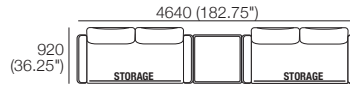

Effective December 2020. Use WeatherWeave Joiner 98. WeatherGuard available for some packages. KingRope LuxeW available in selected colours. *Storage (S) and non-storage packages available (storage shown). *Sunlounge Brackets – sold separately unless included in components. *Glass Top Packages: Calypso Glass Top replaces Ceramic Top. As King Living has a policy of continuous improvement, changes to products and specifications may be made without prior notice. Images and drawings are representative of design only. Accessories not included.