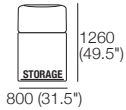

Coffee Table Square Ceramic or Glass Top

DeltaO V KingRope LuxeW

Chair S (Storage*)

1x S Square, 1x Back

Chair
1x Square, 1x Back
Configurations:

Sunlounge Brackets*

Sunlounge S (Storage*)

1x Rectangle S800,
1x Back, 1x (Pair)
Sunlounge Brackets

Sunlounge
1x Rectangle, 1x Back,
1x (Pair) Sunlounge
Brackets

2 Seater S (Storage*)

1x Rectangle S1600, 2x Back

2 Seater
1x Rectangle, 2x Back
Configurations:

Sunlounge Brackets*

800 (31.5")

Sunlounge Brackets*