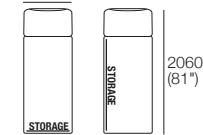

Package 1
2x Rectangle, 3x Back
Configurations:

800 (31.5")

Sunlounge Brackets*

800 (31.5")

Sunlounge Brackets*

Premium Package 1 S (Storage*)

1x Rectangle S1600, 1x Rectangle S800,
2x Arm, 3x Back

Premium Package 1
2x Rectangle, 3x Back, 2x Arm
Configurations:

800 (31.5")

Sunlounge Brackets*

960 (37.75")

Sunlounge Brackets*

Effective December 2020. Use WeatherWeave Joiner 98. WeatherGuard available for some packages. KingRope LuxeW available in selected colours. *Storage (S) and non-storage packages available (storage shown). *Sunlounge Brackets – sold separately unless included in components. *Glass Top Packages: Calypso Glass Top replaces Ceramic Top. As King Living has a policy of continuous improvement, changes to products and specifications may be made without prior notice. Images and drawings are representative of design only. Accessories not included.