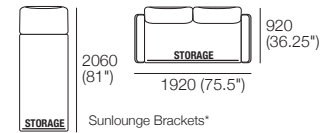

Package 1
2x Rectangle, 3x Back
Configurations:

800 (31.5")

Sunlounge Brackets*

800 (31.5")

Sunlounge Brackets*

Premium Package 1 S (Storage*)

1x Rectangle S1600, 1x Rectangle S800,
2x Arm, 3x Back

Premium Package 1
2x Rectangle, 3x Back, 2x Arm
Configurations:

800 (31.5")

Sunlounge Brackets*

960 (37.75")

Sunlounge Brackets*

Effective December 2020. Use WeatherWeave Joiner 98. WeatherGuard available for some packages. KingRope LuxeW available in selected colours. *Storage (S) and non-storage packages available (storage shown). *Sunlounge Brackets – sold separately unless included in components. *Glass Top Packages: Calypso Glass Top replaces Ceramic Top. As King Living has a policy of continuous improvement, changes to products and specifications may be made without prior notice. Images and drawings are representative of design only. Accessories not included.