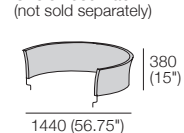

Reversible Bracket: Deep-Seat Position

STD Position

Deep-Seat Position

Rectangle S800

1600 (63") x 800 (31.5")

Opens 800

Rectangle S1600

1600 (63") x 800 (31.5")

Opens 1600

S Square

800 (31.5") x 800 (31.5")

Opens 800

Sunlounge Brackets Reclined Back Position

Chair

(Square + Back)

Arm Side

Front Top

Arm Table Rectangle Ceramic Top

D760 (30")

Swivel Table Round Ceramic Top

Circle 1380

(Swivel Base – no storage)

Circle 1380 Back (not sold separately)

Outdoor Panama Cushion

Coffee Table Square Ceramic or Glass Top

DeltaO V KingRope LuxeW

Chair S (Storage*)

1x S Square, 1x Back

Chair
1x Square, 1x Back
Configurations:

Sunlounge Brackets*

Sunlounge S (Storage*)

1x Rectangle S800,
1x Back, 1x (Pair)
Sunlounge Brackets