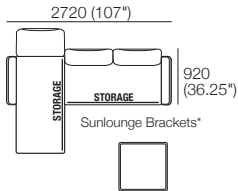

DeltaO V KingRope LuxeW

Premium Package 3AS (Storage*) Ceramic Top
2x Rectangle S1600, 4x Back, 2x Arm,
1x Coffee SQ Base, 1x Coffee Table Ceramic Top

Premium Package 3AS (Storage*) Glass Top
Glass* Top replaces Ceramic Top

Premium Package 3A Ceramic Top
2x Rectangle, 4x Back, 2x Arm,
1x Coffee SQ Base, 1x Ceramic Top

Premium Package 3A Glass Top
Glass* Top replaces Ceramic Top

Configurations:

Premium Package 3BS (Storage*) Ceramic Top
2x Rectangle s1600, 4x Back, 4x Arm,
1x Coffee SQ Base, 1x Ceramic Top

Premium Package 3BS (Storage*) Glass Top
Glass* Top replaces Ceramic Top

Premium Package 3B Ceramic Top
2x Rectangle, 4x Back, 4x Arm,
1x Coffee SQ Base,
1x Coffee Table Ceramic Top

Premium Package 3B Glass Top
Glass* Top replaces Ceramic Top

Configurations: