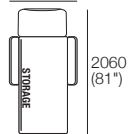

DeltaO V

KING[®]
L I V I N G

DeltaO V KingRope LuxeW

Rectangle

1600 (63") x 800 (31.5")

Square

Back Rear View

Back Bracket

Sunlounge
1x Rectangle, 1x Back,
1x (Pair) Sunlounge
Brackets

2 Seater S (Storage*)

1x Rectangle S1600, 2x Back

2 Seater
1x Rectangle, 2x Back
Configurations:

Sunlounge Brackets*

800 (31.5")

Sunlounge Brackets*

Premium 2 Seater S (Storage*)

1x Rectangle S1600, 2x Arm, 2x Back

Premium 2 Seater
1x Rectangle, 2x Back, 2x Arm
Configurations:

Sunlounge Brackets*

1120 (44")

Sunlounge Brackets*

Package 1 S (Storage*)

1x Rectangle S1600,
1x Rectangle S800, 3x Back

Package 1
2x Rectangle, 3x Back
Configurations:

800 (31.5")

Sunlounge Brackets*

800 (31.5")

Sunlounge Brackets*

Premium Package 1 S (Storage*)

1x Rectangle S1600, 1x Rectangle S800,
2x Arm, 3x Back

Premium Package 1
2x Rectangle, 3x Back, 2x Arm
Configurations: