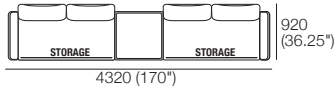

DeltaO V KingRope LuxeW

Premium Package 3AS (Storage*) Ceramic Top
2x Rectangle S1600, 4x Back, 2x Arm,
1x Coffee SQ Base, 1x Coffee Table Ceramic Top

Premium Package 3AS (Storage*) Glass Top
Glass* Top replaces Ceramic Top

Premium Package 3A Ceramic Top
2x Rectangle, 4x Back, 2x Arm,
1x Coffee SQ Base, 1x Ceramic Top

Premium Package 3A Glass Top
Glass* Top replaces Ceramic Top

Configurations:

Premium Package 3BS (Storage*) Ceramic Top
2x Rectangle s1600, 4x Back, 4x Arm,
1x Coffee SQ Base, 1x Ceramic Top

Premium Package 3BS (Storage*) Glass Top
Glass* Top replaces Ceramic Top

Premium Package 3B Ceramic Top
2x Rectangle, 4x Back, 4x Arm,
1x Coffee SQ Base,
1x Coffee Table Ceramic Top

Premium Package 3B Glass Top
Glass* Top replaces Ceramic Top

Configurations: