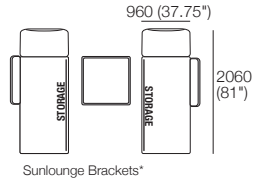

DeltaO V KingRope LuxeW

Premium Package 3AS (Storage*) Ceramic Top
2x Rectangle S1600, 4x Back, 2x Arm,
1x Coffee SQ Base, 1x Coffee Table Ceramic Top

Premium Package 3AS (Storage*) Glass Top
Glass* Top replaces Ceramic Top

Premium Package 3A Ceramic Top
2x Rectangle, 4x Back, 2x Arm,
1x Coffee SQ Base, 1x Ceramic Top

Premium Package 3A Glass Top
Glass* Top replaces Ceramic Top

Configurations:

Premium Package 3BS (Storage*) Ceramic Top
2x Rectangle s1600, 4x Back, 4x Arm,
1x Coffee SQ Base, 1x Ceramic Top

Premium Package 3BS (Storage*) Glass Top
Glass* Top replaces Ceramic Top

Premium Package 3B Ceramic Top
2x Rectangle, 4x Back, 4x Arm,
1x Coffee SQ Base,
1x Coffee Table Ceramic Top

Premium Package 3B Glass Top
Glass* Top replaces Ceramic Top

Configurations: