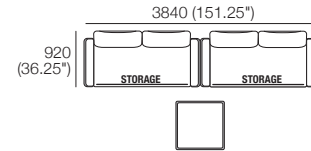

Effective December 2020. Use WeatherWeave Joiner 98. WeatherGuard available for some packages. KingRope LuxeW available in selected colours. *Storage (S) and non-storage packages available (storage shown). *Sunlounge Brackets – sold separately unless included in components. *Glass Top Packages: Calypso Glass Top replaces Ceramic Top. As King Living has a policy of continuous improvement, changes to products and specifications may be made without prior notice. Images and drawings are representative of design only. Accessories not included.