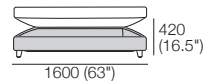

DeltaO V

KING[®]
L I V I N G

DeltaO V KingRope LuxeW

Rectangle

1600 (63") x 800 (31.5")

Square

Back Rear View

Back Bracket

Reversible Bracket: Deep-Seat Position

STD Position

Deep-Seat Position

Rectangle S800

1600 (63") x 800 (31.5")

Opens 800

Rectangle S1600

1600 (63") x 800 (31.5")

Opens 1600

S Square

800 (31.5") x 800 (31.5")

Opens 800

Sunlounge Brackets Reclined Back Position

Chair

(Square + Back)

Arm Side