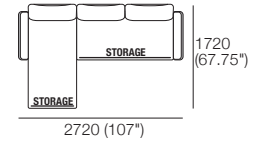

Package 1
2x Rectangle, 3x Back
Configurations:

800 (31.5")

Sunlounge Brackets*

800 (31.5")

Sunlounge Brackets*

Premium Package 1 S (Storage*)

1x Rectangle S1600, 1x Rectangle S800,
2x Arm, 3x Back

Premium Package 1
2x Rectangle, 3x Back, 2x Arm
Configurations:

800 (31.5")

Sunlounge Brackets*

960 (37.75")

Sunlounge Brackets*

Effective December 2020. Use WeatherWeave Joiner 98. WeatherGuard available for some packages. KingRope LuxeW available in selected colours. *Storage (S) and non-storage packages available (storage shown). *Sunlounge Brackets – sold separately unless included in components. *Glass Top Packages: Calypso Glass Top replaces Ceramic Top. As King Living has a policy of continuous improvement, changes to products and specifications may be made without prior notice. Images and drawings are representative of design only. Accessories not included.