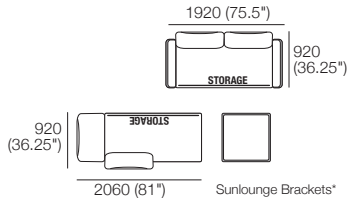

DeltaO V KingRope LuxeW

Premium Package 3AS (Storage*) Ceramic Top
2x Rectangle S1600, 4x Back, 2x Arm,
1x Coffee SQ Base, 1x Coffee Table Ceramic Top

Premium Package 3AS (Storage*) Glass Top
Glass* Top replaces Ceramic Top

Premium Package 3A Ceramic Top
2x Rectangle, 4x Back, 2x Arm,
1x Coffee SQ Base, 1x Ceramic Top

Premium Package 3A Glass Top
Glass* Top replaces Ceramic Top

Configurations:

Premium Package 3BS (Storage*) Ceramic Top
2x Rectangle s1600, 4x Back, 4x Arm,
1x Coffee SQ Base, 1x Ceramic Top

Premium Package 3BS (Storage*) Glass Top
Glass* Top replaces Ceramic Top

Premium Package 3B Ceramic Top
2x Rectangle, 4x Back, 4x Arm,
1x Coffee SQ Base,
1x Coffee Table Ceramic Top

Premium Package 3B Glass Top
Glass* Top replaces Ceramic Top

Configurations: