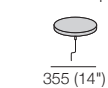

Reversible Bracket: Deep-Seat Position

STD Position

Deep-Seat Position

Rectangle S800

1600 (63") x 800 (31.5")

Opens 800

Rectangle S1600

1600 (63") x 800 (31.5")

Opens 1600

S Square

800 (31.5") x 800 (31.5")

Opens 800

Sunlounge Brackets Reclined Back Position

Chair

(Square + Back)

Arm Side

Front Top

Arm Table Rectangle Ceramic Top

D760 (30")

Swivel Table Round Ceramic Top

Circle 1380

(Swivel Base – no storage)

Circle 1380 Back (not sold separately)

Outdoor Panama Cushion

Coffee Table Square Ceramic or Glass Top

DeltaO V KingRope LuxeW

Chair S (Storage*)

1x S Square, 1x Back

Chair
1x Square, 1x Back
Configurations:

Sunlounge Brackets*

Sunlounge S (Storage*)

1x Rectangle S800,
1x Back, 1x (Pair)
Sunlounge Brackets