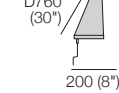

Arm Table Rectangle Ceramic Top

D760 (30")