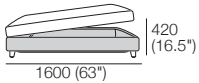

DeltaO V

KING[®]
L I V I N G

DeltaO V KingRope LuxeW

Rectangle

1600 (63") x 800 (31.5")

Square

Back Rear View

Back Bracket

Reversible Bracket: Deep-Seat Position

STD Position

Deep-Seat Position

Rectangle S800

1600 (63") x 800 (31.5")

Opens 800

Rectangle S1600

1600 (63") x 800 (31.5")

Opens 1600

S Square

800 (31.5") x 800 (31.5")

Opens 800

Sunlounge Brackets Reclined Back Position

Chair

(Square + Back)

Arm Side