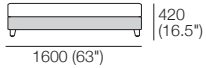

DeltaO V

KING[®]
L I V I N G

DeltaO V KingRope LuxeW

Rectangle

1600 (63") x 800 (31.5")

Square

Back Rear View

Back Bracket

Reversible Bracket: Deep-Seat Position

STD Position

Deep-Seat Position

Rectangle S800

1600 (63") x 800 (31.5")

Opens 800

Rectangle S1600

1600 (63") x 800 (31.5")