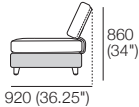

DeltaO V

KING[®]
L I V I N G

DeltaO V KingRope LuxeW

Rectangle

1600 (63") x 800 (31.5")

Square

Back Rear View

Back Bracket

Reversible Bracket: Deep-Seat Position

STD Position

Deep-Seat Position

Rectangle S800

1600 (63") x 800 (31.5")

Opens 800

Rectangle S1600

1600 (63") x 800 (31.5")

Opens 1600

S Square

800 (31.5") x 800 (31.5")

Opens 800

Sunlounge Brackets Reclined Back Position

Chair

(Square + Back)

Arm Side