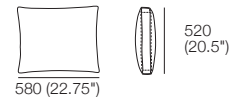

DeltaO V

KING[®]
L I V I N G

DeltaO V KingRope LuxeW

Rectangle

1600 (63") x 800 (31.5")

Square

Back Rear View

Back Bracket

Reversible Bracket: Deep-Seat Position

STD Position

Deep-Seat Position

Rectangle S800

1600 (63") x 800 (31.5")

Opens 800

Rectangle S1600

1600 (63") x 800 (31.5")

Opens 1600

S Square

800 (31.5") x 800 (31.5")

Opens 800

Sunlounge Brackets Reclined Back Position

Chair

(Square + Back)

Arm Side

Front Top

Arm Table Rectangle Ceramic Top

D760 (30")

Swivel Table Round Ceramic Top

Circle 1380

(Swivel Base – no storage)

Circle 1380 Back (not sold separately)

Outdoor Panama Cushion