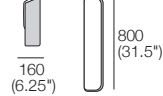

DeltaO V KingRope LuxeW

Rectangle

1600 (63") x 800 (31.5")

Square

Back Rear View

Back Bracket

Reversible Bracket: Deep-Seat Position

STD Position

Deep-Seat Position

Rectangle S800

1600 (63") x 800 (31.5")

Opens 800

Rectangle S1600

1600 (63") x 800 (31.5")

Opens 1600

S Square

800 (31.5") x 800 (31.5")

Opens 800

Sunlounge Brackets Reclined Back Position

Chair

(Square + Back)

Arm Side

Front Top

Arm Table Rectangle Ceramic Top

D760 (30")

Swivel Table Round Ceramic Top

Circle 1380

(Swivel Base – no storage)

Circle 1380 Back (not sold separately)

Outdoor Panama Cushion

Coffee Table Square Ceramic or Glass Top