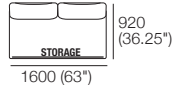

Coffee Table Square Ceramic or Glass Top

DeltaO V KingRope LuxeW

Chair S (Storage*)

1x S Square, 1x Back

Chair
1x Square, 1x Back
Configurations:

Sunlounge Brackets*

Sunlounge S (Storage*)

1x Rectangle S800,
1x Back, 1x (Pair)
Sunlounge Brackets

Sunlounge
1x Rectangle, 1x Back,
1x (Pair) Sunlounge
Brackets

2 Seater S (Storage*)

1x Rectangle S1600, 2x Back

2 Seater
1x Rectangle, 2x Back
Configurations:

Sunlounge Brackets*

800 (31.5")

Sunlounge Brackets*