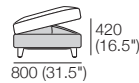

DeltaO V

KING[®]
L I V I N G

DeltaO V KingRope LuxeW

Rectangle

1600 (63") x 800 (31.5")

Square

Back Rear View

Back Bracket

Reversible Bracket: Deep-Seat Position

STD Position

Deep-Seat Position

Rectangle S800

1600 (63") x 800 (31.5")

Opens 800

Rectangle S1600

1600 (63") x 800 (31.5")

Opens 1600

S Square

800 (31.5") x 800 (31.5")

Opens 800

Sunlounge Brackets Reclined Back Position

Chair

(Square + Back)

Arm Side