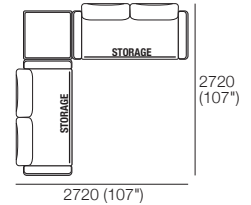

Effective December 2020. Use WeatherWeave Joiner 98. WeatherGuard available for some packages. KingRope LuxeW available in selected colours. *Storage (S) and non-storage packages available (storage shown). *Sunlounge Brackets – sold separately unless included in components. *Glass Top Packages: Calypso Glass Top replaces Ceramic Top. As King Living has a policy of continuous improvement, changes to products and specifications may be made without prior notice. Images and drawings are representative of design only. Accessories not included.