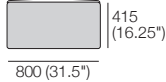

DeltaO V

KING[®]
L I V I N G

DeltaO V KingRope LuxeW

Rectangle

1600 (63") x 800 (31.5")

Square

Back Rear View

Back Bracket

Reversible Bracket: Deep-Seat Position

STD Position

Deep-Seat Position

Rectangle S800

1600 (63") x 800 (31.5")

Opens 800

Rectangle S1600

1600 (63") x 800 (31.5")

Opens 1600

S Square

800 (31.5") x 800 (31.5")

Opens 800

Sunlounge Brackets Reclined Back Position

Chair

(Square + Back)

Arm Side