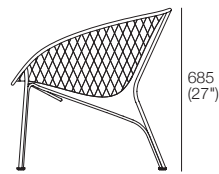

Luna Outdoor

KING[®]
OUTDOOR

kingliving.com

Luna Outdoor

Luna Outdoor Chair
Top View

Front View

912 (36")

Side View

685
(27")

680 (26.75")

Back View

Seat Pad
Top View

465
(18.25")

650 (25.5")