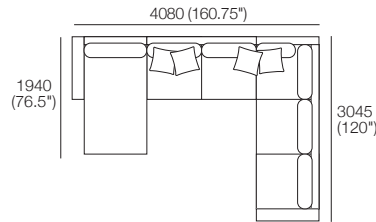

Package 21WD
(4x FREE Matching Oberon Cushions)
Additional Package*
*PLUS
Components: 1x 3 STR Armless WD,
1x 2 STR Armless WD, 1x Chaise XWD,
1x Back Panel XW, 1x Back Cushion XW,
5x Back Cushion W, 1x Back Cushion SH,
2x Arm WD