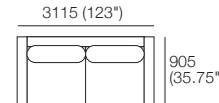

1940  
(76.5")

**Package 24**  
Additional Package\*  
**\*PLUS**  
Components: 2x 2 STR Armless STD,  
1x Chaise STD, 1x Ottoman D,  
5x Back Cushion STD, 1x Arm STD,  
1x Back Panel W

2455  
(97.75")

**Package 5**  
Additional Packages\*  
**\*PLUS** or **\*SMART** or **\*PLUS SMART**  
Components: 1x 2 STR Armless WD,  
1x Chaise WD, 2x Arm WD,  
3x Back Cushion W

1940  
(76.5")

1035  
(40.75")

**Package 2 Seater STD**  
Components: 1x 2 STR Armless STD,  
2x Arm STD, 2x Back Cushion STD

905  
(35.75")

DT201 9891-ASIA V1

Effective August 2019. Use Magic Joiner M115. Concerto M: Ultradown® – NO Feathers. \*PLUS: Back Cushions include S/Steel Support Frames. \*SMART: SMART Arms replace STD Arms. As King Living has a policy of continuous improvement, changes to products and specifications may be made without prior notice. Images and drawings are representative of design only. Accessories not included.