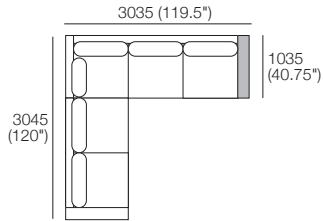

Package 1WDT
Additional Packages*
*PLUS or ***SMART** or ***PLUS SMART**
Components: 1x 3 STR WD, 1x 2 STR WD,
1x Back Panel XW, 5x Back Cushion W,
1x Back Cushion SH, 1x Arm WD,
1x Chorus T1035