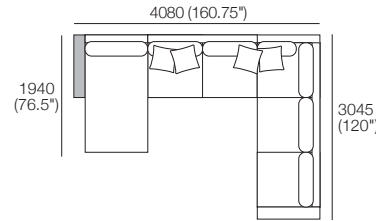

Package 21WDT
(4x FREE Matching Oberon Cushions)
Additional Packages*
*PLUS or ***SMART** or ***PLUS SMART**
Components: 1x 3 STR WD, 1x 2 STR WD,
1x Chaise XWD, 1x Back Panel XW,
1x Back Cushion XW, 5x Back Cushion W,
1x Back Cushion SH, 1x Arm WD,
1x Chorus T1035