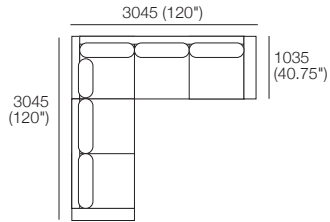

Concerto M Packages

Package 1WD
Additional Package*
*PLUS
Components: 1x 3 STR WD, 1x 2 STR WD,
1x Back Panel XW, 5x Back Cushion W,
1x Back Cushion SH, 2x Arm WD