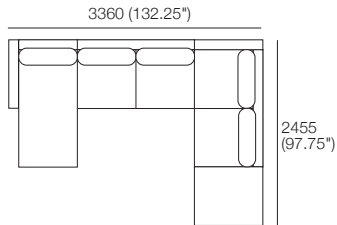

# Concerto M Packages

**Package 17**  
Additional Package\*  
**\*PLUS**  
Components: 3x Curve D,  
6x Back Cushion STD,  
2x Arm WD

1860  
(73.25")

**Package 4**  
Additional Package\*  
**\*PLUS**  
Components: 1x 2 STR Armless W,  
1x Chaise WD, 2x Arm W,  
3x Back Cushion W

1940  
(76.5")

**Package 24**  
Additional Package\*  
**\*PLUS**  
Components: 2x 2 STR Armless STD,  
1x Chaise STD, 1x Ottoman D,  
5x Back Cushion STD, 1x Arm STD,  
1x Back Panel W

2455  
(97.75")

**Package 5**  
Additional Packages\*  
**\*PLUS** or **\*SMART** or **\*PLUS SMART**  
Components: 1x 2 STR Armless WD,  
1x Chaise WD, 2x Arm WD,  
3x Back Cushion W