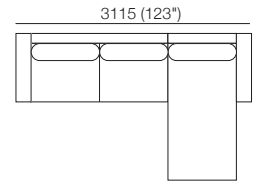

Package 4
Additional Package*
*PLUS
Components: 1x 2 STR Armless W,
1x Chaise WD, 2x Arm W,
3x Back Cushion W

1940
(76.5")