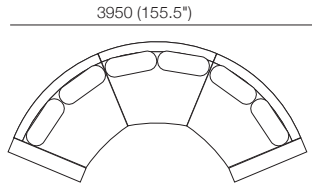

Concerto M Packages

Package 17
Additional Package*
*PLUS
Components: 3x Curve D,
6x Back Cushion STD,
2x Arm WD

1860
(73.25")