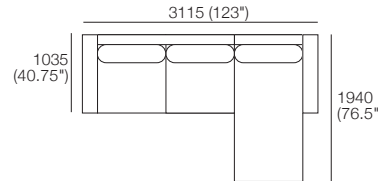

# Concerto M Packages

**Package 17**  
Additional Package\*  
**\*PLUS**  
Components: 3x Curve D,  
6x Back Cushion STD,  
2x Arm WD

1860  
(73.25")

**Package 4**  
Additional Package\*  
**\*PLUS**  
Components: 1x 2 STR Armless W,  
1x Chaise WD, 2x Arm W,  
3x Back Cushion W

1940  
(76.5")

**Package 24**  
Additional Package\*  
**\*PLUS**  
Components: 2x 2 STR Armless STD,  
1x Chaise STD, 1x Ottoman D,  
5x Back Cushion STD, 1x Arm STD,  
1x Back Panel W

2455  
(97.75")

**Package 5**  
Additional Packages\*  
**\*PLUS** or **\*SMART** or **\*PLUS SMART**  
Components: 1x 2 STR Armless WD,  
1x Chaise WD, 2x Arm WD,  
3x Back Cushion W