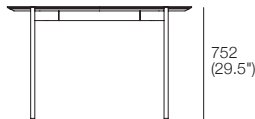

Eto Dining Tables

900 RND Dining Table

Available in King Living Colours/Finishes*

1240 RND Dining Table

Available in King Living Colours/Finishes*

1400 REC Dining Table

Available in King Living Colours/Finishes*