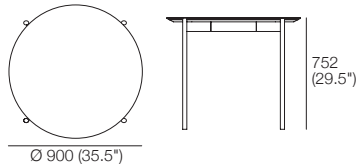

Eto Dining Tables

900 RND Dining Table

Available in King Living Colours/Finishes*