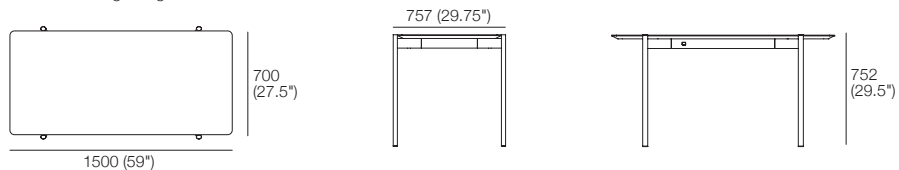

Desk Select

With Slim Wide Drawer, Powered Legs**
Available in King Living Colours/Finishes*