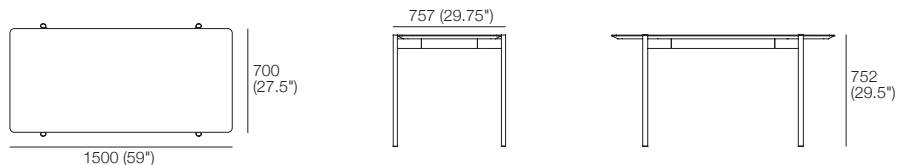

Eto Desks and Tables

KING[®]
L I V I N G

kingliving.com

Eto Desks and Tables

Eto Desks

Desk Standard

With Slim Wide Drawer, Standard Legs,
Available in King Living Colours/Finishes*

Desk Select