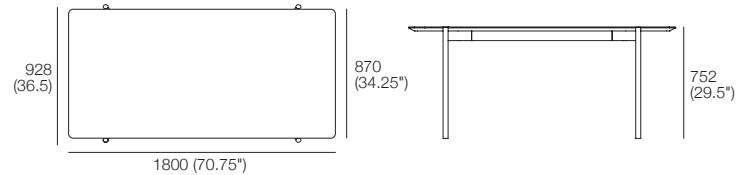

1800 REC Dining Table

Available in King Living Colours/Finishes*