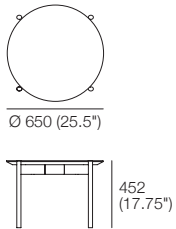

With Slim Wide Drawer, Powered Legs**
Available in King Living Colours/Finishes*

Eto Desks and Tables

Eto Occasional Tables

650 RND Table

Available in King Living Colours/Finishes*

900 RND Table

Available in King Living Colours/Finishes*