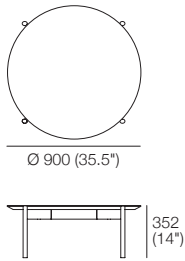

With Slim Wide Drawer, Powered Legs**
Available in King Living Colours/Finishes*

Eto Desks and Tables

Eto Occasional Tables

650 RND Table

Available in King Living Colours/Finishes*

900 RND Table

Available in King Living Colours/Finishes*