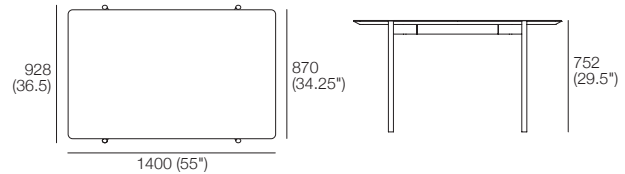

Eto Dining Tables

900 RND Dining Table

Available in King Living Colours/Finishes*

1240 RND Dining Table

Available in King Living Colours/Finishes*

1400 REC Dining Table

Available in King Living Colours/Finishes*