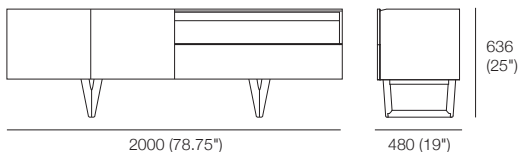

# Aspen Collection

Coffee Table 1350

Coffee Table Round

Dining Chair

Sideboard 2Door 1Drawer 636

Sideboard 4Door 760

Barstool

Dining Table 240