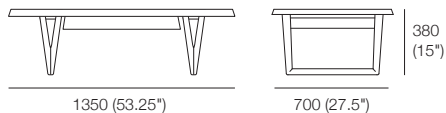

# Aspen Collection

Coffee Table 1350

Coffee Table Round

Dining Chair

Sideboard 2Door 1Drawer 636

Sideboard 4Door 760

Barstool

Dining Table 240