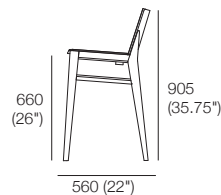

# Aspen Collection

Coffee Table 1350

Coffee Table Round

Dining Chair

Sideboard 2Door 1Drawer 636

Sideboard 4Door 760

Barstool

Dining Table 240