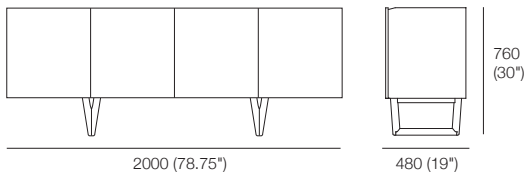

# Aspen Collection

Coffee Table 1350

Coffee Table Round

Dining Chair

Sideboard 2Door 1Drawer 636

Sideboard 4Door 760

Barstool

Dining Table 240