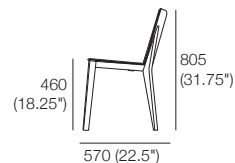

# Aspen Collection

Coffee Table 1350

Coffee Table Round

Dining Chair

Sideboard 2Door 1Drawer 636

Sideboard 4Door 760

Barstool

Dining Table 240