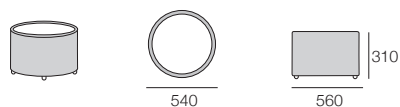

Calypso Coffee Tables

WeatherWeave or WeatherWeave Deluxe Base
with Glass Top

Calypso SQ

1x SQR Base, 1x SQR Glass Top

Calypso RND STD

1x RND STD Base, 1x RND STD Glass Top

Calypso RND MED

1x RND MED Base, 1x RND MED Glass Top

Calypso RND HIGH

1x RND HIGH Base, 1x RND HIGH Glass Top

Calypso Soft Top

KingRope Base
with Soft Top

Calypso Soft RND STD

1x RND STD Base, 1x Soft RND Seat Pad STD

Calypso Soft RND MED

1x RND STD Base, 1x Soft RND Seat Pad MED