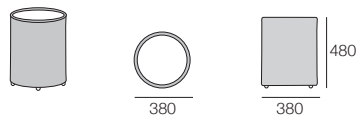

Calypso Coffee Tables

WeatherWeave or WeatherWeave Deluxe Base
with Glass Top

Calypso SQ

1x SQR Base, 1x SQR Glass Top

Calypso RND STD

1x RND STD Base, 1x RND STD Glass Top

Calypso RND MED

1x RND MED Base, 1x RND MED Glass Top

Calypso RND HIGH

1x RND HIGH Base, 1x RND HIGH Glass Top

Calypso Soft Top

KingRope Base
with Soft Top

Calypso Soft RND STD

1x RND STD Base, 1x Soft RND Seat Pad STD

Calypso Soft RND MED

1x RND STD Base, 1x Soft RND Seat Pad MED