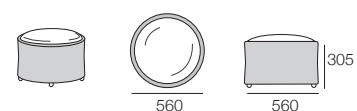

Calypso RND HIGH

1x RND HIGH Base, 1x RND HIGH Glass Top

Calypso Soft Top

KingRope Base
with Soft Top

Calypso Soft RND STD

1x RND STD Base, 1x Soft RND Seat Pad STD

Calypso Soft RND MED

1x RND STD Base, 1x Soft RND Seat Pad MED