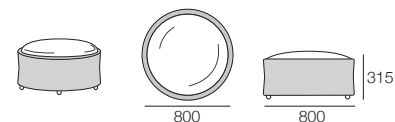

Calypso Coffee Tables

WeatherWeave or WeatherWeave Deluxe Base
with Glass Top

Calypso SQ

1x SQR Base, 1x SQR Glass Top

Calypso RND STD

1x RND STD Base, 1x RND STD Glass Top

Calypso RND MED

1x RND MED Base, 1x RND MED Glass Top

Calypso RND HIGH

1x RND HIGH Base, 1x RND HIGH Glass Top

Calypso Soft Top

KingRope Base
with Soft Top

Calypso Soft RND STD

1x RND STD Base, 1x Soft RND Seat Pad STD

Calypso Soft RND MED

1x RND STD Base, 1x Soft RND Seat Pad MED

Calypso Soft RND HIGH

1x RND STD Base, 1x Soft RND Seat Pad HIGH