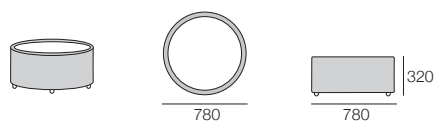

Calypso Coffee Tables

WeatherWeave or WeatherWeave Deluxe Base
with Glass Top

Calypso SQ

1x SQR Base, 1x SQR Glass Top

Calypso RND STD

1x RND STD Base, 1x RND STD Glass Top

Calypso RND MED

1x RND MED Base, 1x RND MED Glass Top

Calypso RND HIGH

1x RND HIGH Base, 1x RND HIGH Glass Top

Calypso Soft Top

KingRope Base
with Soft Top

Calypso Soft RND STD

1x RND STD Base, 1x Soft RND Seat Pad STD

Calypso Soft RND MED

1x RND STD Base, 1x Soft RND Seat Pad MED