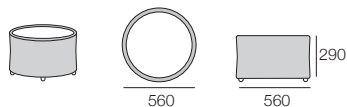

Calypso

with KingRope™, WeatherWeave™
and WeatherWeave Deluxe™

KING®
L I V I N G

kingliving.com

Calypso

Calypso III Coffee Tables

KingRope Base
with Glass Top

Calypso III SQ

1x SQR Base, 1x SQR Glass Top

Calypso III RND STD

1x RND STD Base, 1x RND STD Glass Top

Calypso III RND MED

1x RND MED Base, 1x RND MED Glass Top

Calypso III RND HIGH

1x RND HIGH Base, 1x RND HIGH Glass Top