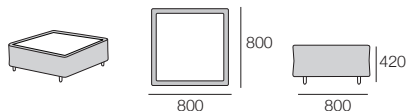

Calypso

with KingRope™, WeatherWeave™
and WeatherWeave Deluxe™

KING®
L I V I N G

kingliving.com

Calypso

Calypso III Coffee Tables

KingRope Base
with Glass Top

Calypso III SQ

1x SQR Base, 1x SQR Glass Top

Calypso III RND STD

1x RND STD Base, 1x RND STD Glass Top

Calypso III RND MED

1x RND MED Base, 1x RND MED Glass Top

Calypso III RND HIGH

1x RND HIGH Base, 1x RND HIGH Glass Top