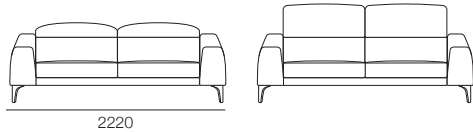

Reo

We
see
possible

kingliving.com

Reo Components

Reo: Side View
Headrest Down

Reo: Side View
(SMART Pockets™)
Headrest Up

Multiple Settings
Headrest
15 Levels of Comfort

Armchair F / Armchair F SMART
Front View: Headrest Down / Headrest Up

2STR F / 2STR F SMART
Front View: Headrest Down / Headrest Up

2.5STR F / 2.5STR F SMART
Front View: Headrest Down / Headrest Up

3STR F / 3STR F SMART
Front View: Headrest Down / Headrest Up

Leather Stitching Detail
Headrest Down

Reo: Side View

Reo: Side View
(SMART Pockets™)

Armchair F
Back View

2STR F
Back View

2.5STR F
Back View

3STR F
Back View

Reo Accessories

Reo Platform Table
Side View / Top View

**PocketAccessory
Table CRES**
Side View / Top View

**PocketAccessory
Charge Table CRES**
Side View / Top View

**PocketAccessory
Sonos Play 1 SPEAKER Bracket**
Side View / Top View

Reo Legs*
Leg 165 (STD)
or Leg 185 (Optional)