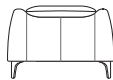

Reo

We
see
possible

kingliving.com

Reo Components

Reo: Side View
Headrest Down

Reo: Side View
(SMART Pockets™)
Headrest Up

Multiple Settings
Headrest
15 Levels of Comfort

Armchair F / Armchair F SMART
Front View: Headrest Down / Headrest Up

2STR F / 2STR F SMART
Front View: Headrest Down / Headrest Up

2.5STR F / 2.5STR F SMART
Front View: Headrest Down / Headrest Up

3STR F / 3STR F SMART
Front View: Headrest Down / Headrest Up

Leather Stitching Detail
Headrest Down

Reo: Side View

Reo: Side View
(SMART Pockets™)

Armchair F
Back View

2STR F
Back View

2.5STR F
Back View

3STR F
Back View

Reo Accessories

Reo Platform Table
Side View / Top View

**PocketAccessory
Table CRES**
Side View / Top View

**PocketAccessory
Charge Table CRES**
Side View / Top View

**PocketAccessory
Sonos Play 1 SPEAKER Bracket**
Side View / Top View

Reo Legs*
Leg 165 (STD)
or Leg 185 (Optional)