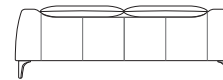

2STR F / 2STR F SMART
Front View: Headrest Down / Headrest Up

2.5STR F / 2.5STR F SMART
Front View: Headrest Down / Headrest Up

3STR F / 3STR F SMART
Front View: Headrest Down / Headrest Up

Leather Stitching Detail
Headrest Down

Reo: Side View

Reo: Side View
(SMART Pockets™)

Armchair F
Back View

2STR F
Back View

2.5STR F
Back View

3STR F
Back View

Reo Accessories

Reo Platform Table
Side View / Top View

**PocketAccessory
Table CRES**
Side View / Top View

**PocketAccessory
Charge Table CRES**
Side View / Top View

**PocketAccessory
Sonos Play 1 SPEAKER Bracket**
Side View / Top View

Reo Legs*
Leg 165 (STD)
or Leg 185 (Optional)