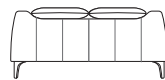

Reo

We
see
possible

kingliving.com

Reo Components

Reo: Side View
Headrest Down

Reo: Side View
(SMART Pockets™)
Headrest Up

Multiple Settings
Headrest
15 Levels of Comfort

Armchair F / Armchair F SMART
Front View: Headrest Down / Headrest Up

2STR F / 2STR F SMART
Front View: Headrest Down / Headrest Up

2.5STR F / 2.5STR F SMART
Front View: Headrest Down / Headrest Up

3STR F / 3STR F SMART
Front View: Headrest Down / Headrest Up

Leather Stitching Detail
Headrest Down

Reo: Side View

Reo: Side View
(SMART Pockets™)

Armchair F
Back View

2STR F
Back View

2.5STR F
Back View

3STR F
Back View

Reo Accessories

Reo Platform Table
Side View / Top View

**PocketAccessory
Table CRES**
Side View / Top View

**PocketAccessory
Charge Table CRES**
Side View / Top View

**PocketAccessory
Sonos Play 1 SPEAKER Bracket**
Side View / Top View

Reo Legs*
Leg 165 (STD)
or Leg 185 (Optional)