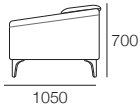

Reo

We
see
possible

kingliving.com

Reo Components

Reo: Side View
Headrest Down

Reo: Side View
(SMART Pockets™)
Headrest Up

Multiple Settings
Headrest
15 Levels of Comfort

Armchair F / Armchair F SMART
Front View: Headrest Down / Headrest Up

2STR F / 2STR F SMART
Front View: Headrest Down / Headrest Up

2.5STR F / 2.5STR F SMART
Front View: Headrest Down / Headrest Up

3STR F / 3STR F SMART
Front View: Headrest Down / Headrest Up

Leather Stitching Detail
Headrest Down

Reo: Side View

Reo: Side View
(SMART Pockets™)

Armchair F
Back View

2STR F
Back View

2.5STR F
Back View

3STR F
Back View

Reo Accessories

Reo Platform Table
Side View / Top View

**PocketAccessory
Table CRES**
Side View / Top View

**PocketAccessory
Charge Table CRES**
Side View / Top View

**PocketAccessory
Sonos Play 1 SPEAKER Bracket**
Side View / Top View

Reo Legs*
Leg 165 (STD)
or Leg 185 (Optional)