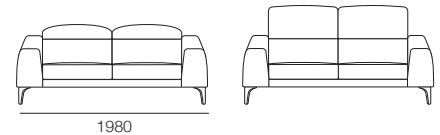

Reo

We
see
possible

kingliving.com

Reo Components

Reo: Side View
Headrest Down

Reo: Side View
(SMART Pockets™)
Headrest Up

Multiple Settings
Headrest
15 Levels of Comfort

Armchair F / Armchair F SMART
Front View: Headrest Down / Headrest Up

2STR F / 2STR F SMART
Front View: Headrest Down / Headrest Up

2.5STR F / 2.5STR F SMART
Front View: Headrest Down / Headrest Up

3STR F / 3STR F SMART
Front View: Headrest Down / Headrest Up

Leather Stitching Detail
Headrest Down

Reo: Side View

Reo: Side View
(SMART Pockets™)

Armchair F
Back View

2STR F
Back View

2.5STR F
Back View

3STR F
Back View

Reo Accessories

Reo Platform Table
Side View / Top View

**PocketAccessory
Table CRES**
Side View / Top View

**PocketAccessory
Charge Table CRES**
Side View / Top View

**PocketAccessory
Sonos Play 1 SPEAKER Bracket**
Side View / Top View

Reo Legs*
Leg 165 (STD)
or Leg 185 (Optional)