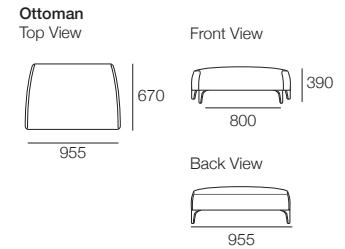

Reo

We
see
possible

kingliving.com

Reo Components

Reo: Side View
Headrest Down

Reo: Side View
(SMART Pockets™)
Headrest Up

Multiple Settings
Headrest
15 Levels of Comfort

Armchair F / Armchair F SMART
Front View: Headrest Down / Headrest Up

2STR F / 2STR F SMART
Front View: Headrest Down / Headrest Up

2.5STR F / 2.5STR F SMART
Front View: Headrest Down / Headrest Up

3STR F / 3STR F SMART
Front View: Headrest Down / Headrest Up

Leather Stitching Detail
Headrest Down

Reo: Side View

Reo: Side View
(SMART Pockets™)

Armchair F
Back View

2STR F
Back View

2.5STR F
Back View

3STR F
Back View

Reo Accessories

Reo Platform Table
Side View / Top View

**PocketAccessory
Table CRES**
Side View / Top View

**PocketAccessory
Charge Table CRES**
Side View / Top View

**PocketAccessory
Sonos Play 1 SPEAKER Bracket**
Side View / Top View

Reo Legs*
Leg 165 (STD)
or Leg 185 (Optional)