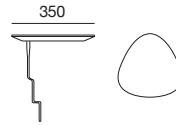

2STR F / 2STR F SMART
Front View: Headrest Down / Headrest Up

2.5STR F / 2.5STR F SMART
Front View: Headrest Down / Headrest Up

3STR F / 3STR F SMART
Front View: Headrest Down / Headrest Up

Leather Stitching Detail
Headrest Down

Reo: Side View

Reo: Side View
(SMART Pockets™)

Armchair F
Back View

2STR F
Back View

2.5STR F
Back View

3STR F
Back View

Reo Accessories

Reo Platform Table
Side View / Top View

**PocketAccessory
Table CRES**
Side View / Top View

**PocketAccessory
Charge Table CRES**
Side View / Top View

**PocketAccessory
Sonos Play 1 SPEAKER Bracket**
Side View / Top View

Reo Legs*
Leg 165 (STD)
or Leg 185 (Optional)