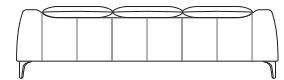

Reo

We
see
possible

kingliving.com

Reo Components

Reo: Side View
Headrest Down

Reo: Side View
(SMART Pockets™)
Headrest Up

Multiple Settings
Headrest
15 Levels of Comfort

Armchair F / Armchair F SMART
Front View: Headrest Down / Headrest Up

2STR F / 2STR F SMART
Front View: Headrest Down / Headrest Up

2.5STR F / 2.5STR F SMART
Front View: Headrest Down / Headrest Up

3STR F / 3STR F SMART
Front View: Headrest Down / Headrest Up

Leather Stitching Detail
Headrest Down

Reo: Side View

Reo: Side View
(SMART Pockets™)

Armchair F
Back View

2STR F
Back View

2.5STR F
Back View

3STR F
Back View

Reo Accessories

Reo Platform Table
Side View / Top View

**PocketAccessory
Table CRES**
Side View / Top View

**PocketAccessory
Charge Table CRES**
Side View / Top View

**PocketAccessory
Sonos Play 1 SPEAKER Bracket**
Side View / Top View

Reo Legs*
Leg 165 (STD)
or Leg 185 (Optional)