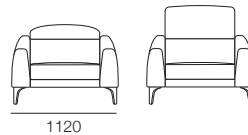

Reo

We
see
possible

kingliving.com

Reo Components

Reo: Side View
Headrest Down

Reo: Side View
(SMART Pockets™)
Headrest Up

Multiple Settings
Headrest
15 Levels of Comfort

Armchair F / Armchair F SMART
Front View: Headrest Down / Headrest Up

2STR F / 2STR F SMART
Front View: Headrest Down / Headrest Up

2.5STR F / 2.5STR F SMART
Front View: Headrest Down / Headrest Up

3STR F / 3STR F SMART
Front View: Headrest Down / Headrest Up

Leather Stitching Detail
Headrest Down

Reo: Side View

Reo: Side View
(SMART Pockets™)

Armchair F
Back View

2STR F
Back View

2.5STR F
Back View

3STR F
Back View

Reo Accessories

Reo Platform Table
Side View / Top View

**PocketAccessory
Table CRES**
Side View / Top View

**PocketAccessory
Charge Table CRES**
Side View / Top View

**PocketAccessory
Sonos Play 1 SPEAKER Bracket**
Side View / Top View

Reo Legs*
Leg 165 (STD)
or Leg 185 (Optional)