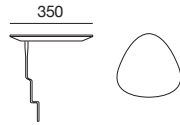

2STR F / 2STR F SMART
Front View: Headrest Down / Headrest Up

2.5STR F / 2.5STR F SMART
Front View: Headrest Down / Headrest Up

3STR F / 3STR F SMART
Front View: Headrest Down / Headrest Up

Leather Stitching Detail
Headrest Down

Reo: Side View

Reo: Side View
(SMART Pockets™)

Armchair F
Back View

2STR F
Back View

2.5STR F
Back View

3STR F
Back View

Reo Accessories

Reo Platform Table
Side View / Top View

**PocketAccessory
Table CRES**
Side View / Top View

**PocketAccessory
Charge Table CRES**
Side View / Top View

**PocketAccessory
Sonos Play 1 SPEAKER Bracket**
Side View / Top View

Reo Legs*
Leg 165 (STD)
or Leg 185 (Optional)