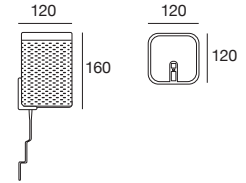

2STR F / 2STR F SMART
Front View: Headrest Down / Headrest Up

2.5STR F / 2.5STR F SMART
Front View: Headrest Down / Headrest Up

3STR F / 3STR F SMART
Front View: Headrest Down / Headrest Up

Leather Stitching Detail
Headrest Down

Reo: Side View

Reo: Side View
(SMART Pockets™)

Armchair F
Back View

2STR F
Back View

2.5STR F
Back View

3STR F
Back View

Reo Accessories

Reo Platform Table
Side View / Top View

**PocketAccessory
Table CRES**
Side View / Top View

**PocketAccessory
Charge Table CRES**
Side View / Top View

**PocketAccessory
Sonos Play 1 SPEAKER Bracket**
Side View / Top View

Reo Legs*
Leg 165 (STD)
or Leg 185 (Optional)