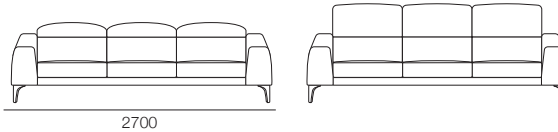

Reo

We
see
possible

kingliving.com

Reo Components

Reo: Side View
Headrest Down

Reo: Side View
(SMART Pockets™)
Headrest Up

Multiple Settings
Headrest
15 Levels of Comfort

Armchair F / Armchair F SMART
Front View: Headrest Down / Headrest Up

2STR F / 2STR F SMART
Front View: Headrest Down / Headrest Up

2.5STR F / 2.5STR F SMART
Front View: Headrest Down / Headrest Up

3STR F / 3STR F SMART
Front View: Headrest Down / Headrest Up

Leather Stitching Detail
Headrest Down

Reo: Side View

Reo: Side View
(SMART Pockets™)

Armchair F
Back View

2STR F
Back View

2.5STR F
Back View

3STR F
Back View

Reo Accessories

Reo Platform Table
Side View / Top View

**PocketAccessory
Table CRES**
Side View / Top View

**PocketAccessory
Charge Table CRES**
Side View / Top View

**PocketAccessory
Sonos Play 1 SPEAKER Bracket**
Side View / Top View

Reo Legs*
Leg 165 (STD)
or Leg 185 (Optional)