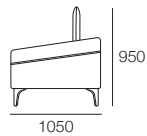

Reo

We
see
possible

kingliving.com

Reo Components

Reo: Side View
Headrest Down

Reo: Side View
(SMART Pockets™)
Headrest Up

Multiple Settings
Headrest
15 Levels of Comfort

Armchair F / Armchair F SMART
Front View: Headrest Down / Headrest Up

2STR F / 2STR F SMART
Front View: Headrest Down / Headrest Up

2.5STR F / 2.5STR F SMART
Front View: Headrest Down / Headrest Up

3STR F / 3STR F SMART
Front View: Headrest Down / Headrest Up

Leather Stitching Detail
Headrest Down

Reo: Side View

Reo: Side View
(SMART Pockets™)

Armchair F
Back View

2STR F
Back View

2.5STR F
Back View

3STR F
Back View

Reo Accessories

Reo Platform Table
Side View / Top View

**PocketAccessory
Table CRES**
Side View / Top View

**PocketAccessory
Charge Table CRES**
Side View / Top View

**PocketAccessory
Sonos Play 1 SPEAKER Bracket**
Side View / Top View

Reo Legs*
Leg 165 (STD)
or Leg 185 (Optional)