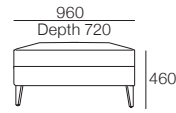

Ottoman 960