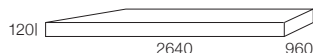

P1680-D960

P1920-D960

P1920-D1080

P1920-D1200

P2160-D960

P2640-D960

Seat Cushions

C720-D720

C840-D720

C960-D720

C960-D960

C1440-D720

C1680-D720

C1680-D960

C1920-D720

Chaise Seat Cushions

C960/720 x D1440 LH/RH
(Height 160)

C1080/840 x D1680 LH/RH
(Height 160)

C1200/960 x D1680 LH/RH
(Height 160)

Sonata Components

Corner Arm/back (Width 300)

AB CNR 960
(Depth 1020)

ABU 1920x960
(Depth 1020)

AB CNR 1080
(Depth 1020)