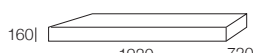

P1680-D960

P1920-D960

P1920-D1080

P1920-D1200

P2160-D960

P2640-D960

Seat Cushions

C720-D720

C840-D720

C960-D720

C960-D960

C1440-D720

C1680-D720

C1680-D960

C1920-D720

Chaise Seat Cushions

C960/720 x D1440 LH/RH
(Height 160)

C1080/840 x D1680 LH/RH
(Height 160)

C1200/960 x D1680 LH/RH
(Height 160)

Sonata Components

Corner Arm/back (Width 300)

AB CNR 960
(Depth 1020)

ABU 1920x960
(Depth 1020)

AB CNR 1080
(Depth 1020)

ABU 2160x960
(Depth 1020)

AB CNR 1200
(Depth 1020)

ABU 2640x960
(Depth 1020)

Arm/Back (Width 300)

AB720
(Length 720)

AB960
(Length 960)

AB1200
(Length 1200)

AB1440
(Length 1440)