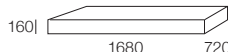

P1680-D960

P1920-D960

P1920-D1080

P1920-D1200

P2160-D960

P2640-D960

Seat Cushions

C720-D720

C840-D720

C960-D720

C960-D960

C1440-D720

C1680-D720

C1680-D960

C1920-D720

Chaise Seat Cushions

C960/720 x D1440 LH/RH
(Height 160)

C1080/840 x D1680 LH/RH
(Height 160)

C1200/960 x D1680 LH/RH
(Height 160)

Sonata Components

Corner Arm/back (Width 300)

AB CNR 960
(Depth 1020)

ABU 1920x960
(Depth 1020)

AB CNR 1080
(Depth 1020)

ABU 2160x960
(Depth 1020)

AB CNR 1200
(Depth 1020)

ABU 2640x960
(Depth 1020)

Arm/Back (Width 300)

AB720
(Length 720)

AB960
(Length 960)

AB1200
(Length 1200)

AB1440
(Length 1440)