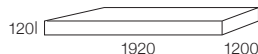

P1680-D960

P1920-D960

P1920-D1080

P1920-D1200

P2160-D960

P2640-D960

Seat Cushions

C720-D720

C840-D720

C960-D720

C960-D960

C1440-D720

C1680-D720

C1680-D960

C1920-D720

Chaise Seat Cushions

C960/720 x D1440 LH/RH
(Height 160)

C1080/840 x D1680 LH/RH
(Height 160)

C1200/960 x D1680 LH/RH
(Height 160)

Sonata Components

Corner Arm/back (Width 300)

AB CNR 960
(Depth 1020)

ABU 1920x960
(Depth 1020)

AB CNR 1080
(Depth 1020)