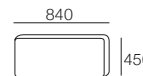

Sonata Components

Corner Arm/back (Width 300)

Arm/Back (Width 300)

Back Cushions Reversible in Fabric ONLY

B840

Legs

Timber:
Available in all King Living
timber veneer colours

2.5 Seater ABU Bench (Depth 1020)

Ottoman

Metal: