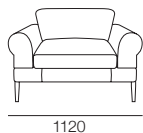

C960/720 x D1440 LH/RH
(Height 160)

C1080/840 x D1680 LH/RH
(Height 160)

C1200/960 x D1680 LH/RH
(Height 160)

Sonata Components

Corner Arm/back (Width 300)

AB CNR 960
(Depth 1020)

ABU 1920x960
(Depth 1020)

AB CNR 1080
(Depth 1020)

ABU 2160x960
(Depth 1020)

AB CNR 1200
(Depth 1020)

ABU 2640x960
(Depth 1020)

Arm/Back (Width 300)

AB720
(Length 720)

AB960
(Length 960)

AB1200
(Length 1200)

AB1440
(Length 1440)

Back Cushions Reversible in Fabric ONLY

B720

B840

B960

Legs

Timber:
Available in all King Living
timber veneer colours

2.5 Seater ABU Bench (Depth 1020)

Ottoman

Ottoman 1200

Ottoman 960

Metal:

Sonata Components

Armchair ABU (Depth 900)

2 Seater ABU (Depth 1020)

2.5 Seater ABU (Depth 1020)

3 Seater ABU (Depth 1020)