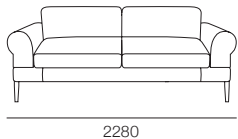

C960/720 x D1440 LH/RH
(Height 160)

C1080/840 x D1680 LH/RH
(Height 160)

C1200/960 x D1680 LH/RH
(Height 160)

Sonata Components

Corner Arm/back (Width 300)

AB CNR 960
(Depth 1020)

ABU 1920x960
(Depth 1020)

AB CNR 1080
(Depth 1020)

ABU 2160x960
(Depth 1020)

AB CNR 1200
(Depth 1020)

ABU 2640x960
(Depth 1020)

Arm/Back (Width 300)

AB720
(Length 720)

AB960
(Length 960)

AB1200
(Length 1200)

AB1440
(Length 1440)

Back Cushions Reversible in Fabric ONLY

B720

B840

B960

Legs

Timber:
Available in all King Living
timber veneer colours

2.5 Seater ABU Bench (Depth 1020)

Ottoman

Ottoman 1200

Ottoman 960

Metal:

Sonata Components

Armchair ABU (Depth 900)

2 Seater ABU (Depth 1020)

2.5 Seater ABU (Depth 1020)

3 Seater ABU (Depth 1020)