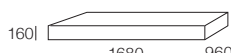

P1680-D960

P1920-D960

P1920-D1080

P1920-D1200

P2160-D960

P2640-D960

Seat Cushions

C720-D720

C840-D720

C960-D720

C960-D960

C1440-D720

C1680-D720

C1680-D960

C1920-D720

Chaise Seat Cushions

C960/720 x D1440 LH/RH
(Height 160)

C1080/840 x D1680 LH/RH
(Height 160)

C1200/960 x D1680 LH/RH
(Height 160)

Sonata Components

Corner Arm/back (Width 300)

AB CNR 960
(Depth 1020)

ABU 1920x960
(Depth 1020)

AB CNR 1080
(Depth 1020)

ABU 2160x960
(Depth 1020)

AB CNR 1200
(Depth 1020)

ABU 2640x960
(Depth 1020)

Arm/Back (Width 300)

AB720
(Length 720)

AB960
(Length 960)

AB1200
(Length 1200)

AB1440
(Length 1440)