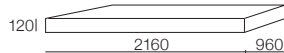

P1680-D960

P1920-D960

P1920-D1080

P1920-D1200

P2160-D960

P2640-D960

Seat Cushions

C720-D720

C840-D720

C960-D720

C960-D960

C1440-D720

C1680-D720

C1680-D960

C1920-D720

Chaise Seat Cushions

C960/720 x D1440 LH/RH
(Height 160)

C1080/840 x D1680 LH/RH
(Height 160)

C1200/960 x D1680 LH/RH
(Height 160)

Sonata Components

Corner Arm/back (Width 300)

AB CNR 960
(Depth 1020)

ABU 1920x960
(Depth 1020)

AB CNR 1080
(Depth 1020)