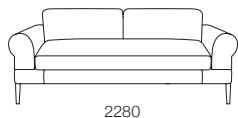

C960/720 x D1440 LH/RH
(Height 160)

C1080/840 x D1680 LH/RH
(Height 160)

C1200/960 x D1680 LH/RH
(Height 160)

Sonata Components

Corner Arm/back (Width 300)

AB CNR 960
(Depth 1020)

ABU 1920x960
(Depth 1020)

AB CNR 1080
(Depth 1020)

ABU 2160x960
(Depth 1020)

AB CNR 1200
(Depth 1020)

ABU 2640x960
(Depth 1020)

Arm/Back (Width 300)

AB720
(Length 720)

AB960
(Length 960)

AB1200
(Length 1200)

AB1440
(Length 1440)

Back Cushions Reversible in Fabric ONLY

B720

B840

B960

Legs

Timber:
Available in all King Living
timber veneer colours

2.5 Seater ABU Bench (Depth 1020)

Ottoman