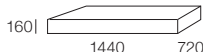

P1680-D960

P1920-D960

P1920-D1080

P1920-D1200

P2160-D960

P2640-D960

Seat Cushions

C720-D720

C840-D720

C960-D720

C960-D960

C1440-D720

C1680-D720

C1680-D960

C1920-D720

Chaise Seat Cushions

C960/720 x D1440 LH/RH
(Height 160)

C1080/840 x D1680 LH/RH
(Height 160)

C1200/960 x D1680 LH/RH
(Height 160)

Sonata Components

Corner Arm/back (Width 300)

AB CNR 960
(Depth 1020)

ABU 1920x960
(Depth 1020)

AB CNR 1080
(Depth 1020)

ABU 2160x960
(Depth 1020)

AB CNR 1200
(Depth 1020)

ABU 2640x960
(Depth 1020)

Arm/Back (Width 300)

AB720
(Length 720)

AB960
(Length 960)

AB1200
(Length 1200)

AB1440
(Length 1440)