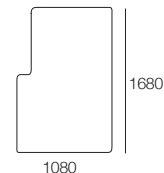

P1680-D960

P1920-D960

P1920-D1080

P1920-D1200

P2160-D960

P2640-D960

Seat Cushions

C720-D720

C840-D720

C960-D720

C960-D960

C1440-D720

C1680-D720

C1680-D960

C1920-D720

Chaise Seat Cushions

C960/720 x D1440 LH/RH
(Height 160)

C1080/840 x D1680 LH/RH
(Height 160)

C1200/960 x D1680 LH/RH
(Height 160)

Sonata Components

Corner Arm/back (Width 300)

AB CNR 960
(Depth 1020)

ABU 1920x960
(Depth 1020)

AB CNR 1080
(Depth 1020)

ABU 2160x960
(Depth 1020)

AB CNR 1200
(Depth 1020)

ABU 2640x960
(Depth 1020)

Arm/Back (Width 300)

AB720
(Length 720)

AB960
(Length 960)

AB1200
(Length 1200)

AB1440
(Length 1440)