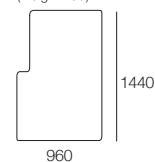

C840-D720

C960-D720

C960-D960

C1440-D720

C1680-D720

C1680-D960

C1920-D720

Chaise Seat Cushions

C960/720 x D1440 LH/RH
(Height 160)

C1080/840 x D1680 LH/RH
(Height 160)

C1200/960 x D1680 LH/RH
(Height 160)

Sonata Components

Corner Arm/back (Width 300)

AB CNR 960
(Depth 1020)

ABU 1920x960
(Depth 1020)

AB CNR 1080
(Depth 1020)

ABU 2160x960
(Depth 1020)

AB CNR 1200
(Depth 1020)

ABU 2640x960
(Depth 1020)

Arm/Back (Width 300)

AB720
(Length 720)

AB960
(Length 960)

AB1200
(Length 1200)

AB1440
(Length 1440)