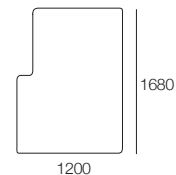

C840-D720

C960-D720

C960-D960

C1440-D720

C1680-D720

C1680-D960

C1920-D720

Chaise Seat Cushions

C960/720 x D1440 LH/RH
(Height 160)

C1080/840 x D1680 LH/RH
(Height 160)

C1200/960 x D1680 LH/RH
(Height 160)

Sonata Components

Corner Arm/back (Width 300)

AB CNR 960
(Depth 1020)

ABU 1920x960
(Depth 1020)

AB CNR 1080
(Depth 1020)

ABU 2160x960
(Depth 1020)

AB CNR 1200
(Depth 1020)

ABU 2640x960
(Depth 1020)

Arm/Back (Width 300)

AB720
(Length 720)

AB960
(Length 960)

AB1200
(Length 1200)

AB1440
(Length 1440)