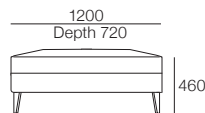

Ottoman

Ottoman 1200