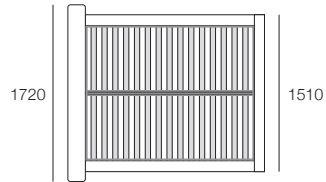

Bed Head and Base

Fabric – Stitching Detail

Top View (No Mattress)

Front View

Back View – *Deluxe Option

Back View

Serenade Storage Bed

Double

Bed Head and Base

Leather – Stitching Detail

Top View (No Mattress)

Front View

Back View

King Single

Bed Head and Base

Leather – Stitching Detail