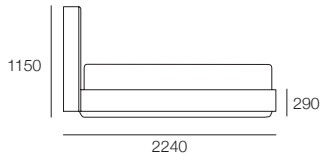

Front View

Back View – *Deluxe Option

Back View

Queen

Bed Head and Base

Fabric – Stitching Detail

Top View (No Mattress)

Front View

Back View – *Deluxe Option

Back View

Serenade Storage Bed

King

Bed Head and Base

Leather – Stitching Detail

Top View (No Mattress)

Front View