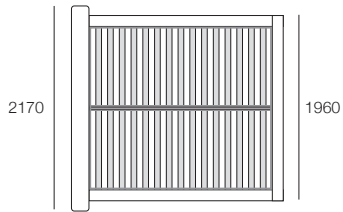

Serenade Storage Bed

KING[®]
L I V I N G

kingliving.com

Serenade Storage Bed

King

Bed Head and Base

Fabric – Stitching Detail

Top View (No Mattress)

Front View

Back View – *Deluxe Option

Back View

Queen

Bed Head and Base

Fabric – Stitching Detail

Top View (No Mattress)

Front View

Back View – *Deluxe Option

Back View

Serenade Storage Bed

King

Bed Head and Base

Leather – Stitching Detail

Top View (No Mattress)

Front View