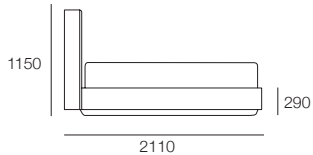

Back View

Queen

Bed Head and Base

Leather – Stitching Detail

Top View (No Mattress)

Front View

Back View

Serenade Storage Bed

Double

Bed Head and Base

Fabric – Stitching Detail

Top View (No Mattress)

Front View

Back View – *Deluxe Option

Back View

King Single

Bed Head and Base

Fabric – Stitching Detail

Top View (No Mattress)

Front View

Back View – *Deluxe Option

Back View

Serenade Storage Bed

Double