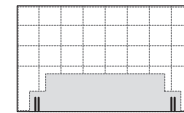

Back View – *Deluxe Option

Back View

Serenade Storage Bed

King

Bed Head and Base

Leather – Stitching Detail

Top View (No Mattress)

Front View

Back View

Queen

Bed Head and Base

Leather – Stitching Detail

Top View (No Mattress)

Front View

Back View

Serenade Storage Bed

Double

Bed Head and Base

Fabric – Stitching Detail

Top View (No Mattress)

Front View

Back View – *Deluxe Option

Back View

King Single

Bed Head and Base

Fabric – Stitching Detail

Top View (No Mattress)

Front View

Back View – *Deluxe Option

Back View

Serenade Storage Bed

Double