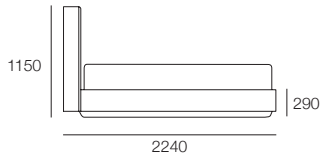

King Single

Bed Head and Base

Leather – Stitching Detail

Top View (No Mattress)

Front View

Back View