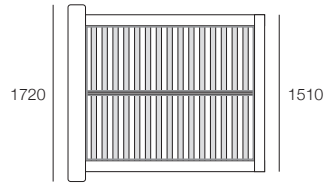

Double

Bed Head and Base

Fabric – Stitching Detail

Top View (No Mattress)

Front View

Back View – *Deluxe Option

Back View

King Single

Bed Head and Base

Fabric – Stitching Detail

Top View (No Mattress)

Front View

Back View – *Deluxe Option

Back View

Serenade Storage Bed

Double