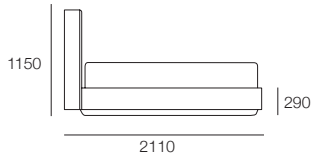

Bed Head and Base

Fabric – Stitching Detail

Top View (No Mattress)

Front View

Back View – *Deluxe Option

Back View

Serenade Storage Bed

Double

Bed Head and Base

Leather – Stitching Detail

Top View (No Mattress)

Front View

Back View

King Single

Bed Head and Base

Leather – Stitching Detail