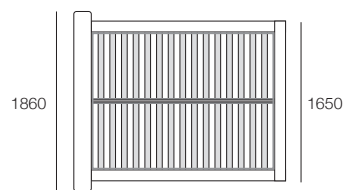

Back View – *Deluxe Option

Back View

Serenade Storage Bed

King

Bed Head and Base

Leather – Stitching Detail

Top View (No Mattress)

Front View

Back View

Queen

Bed Head and Base

Leather – Stitching Detail

Top View (No Mattress)

Front View

Back View

Serenade Storage Bed

Double

Bed Head and Base

Fabric – Stitching Detail

Top View (No Mattress)

Front View

Back View – *Deluxe Option

Back View

King Single