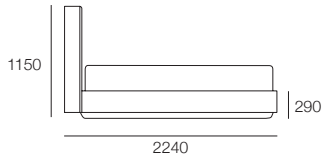

Front View

Back View – *Deluxe Option

Back View

Queen

Bed Head and Base

Fabric – Stitching Detail

Top View (No Mattress)

Front View

Back View – *Deluxe Option

Back View

Serenade Storage Bed

King

Bed Head and Base

Leather – Stitching Detail

Top View (No Mattress)

Front View

Back View

Queen

Bed Head and Base

Leather – Stitching Detail

Top View (No Mattress)

Front View

Back View

Serenade Storage Bed