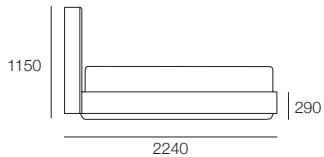

Serenade Storage Bed

KING[®]
L I V I N G

kingliving.com

Serenade Storage Bed

King

Bed Head and Base

Fabric – Stitching Detail

Top View (No Mattress)

Front View

Back View – *Deluxe Option

Back View

Queen

Bed Head and Base

Fabric – Stitching Detail

Top View (No Mattress)

Front View