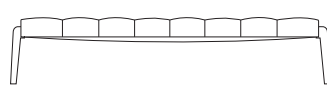

Front View

1785 (70.25")

Side View

400
(15.75")

800 (31.5")

Cassia Ottoman 1595-D450

Leather Stitching Detail

Top View

Front View

1595 (62.75")

Side View

400
(15.75")

450 (17.75")

Cassia Bar Stool

Leather Stitching Detail

Top View

Front View

500 (19.75")

Side View

680
(26.75")

450 (17.75")

Bolster Cushion Oval

W148 (5.75") x H120 (4.75")

670 (26.5")