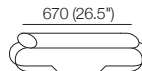

Front View

1785 (70.25")

Side View

400
(15.75")

800 (31.5")

Cassia Ottoman 1595-D450

Leather Stitching Detail

Top View

Front View

1595 (62.75")

Side View

400
(15.75")

450 (17.75")

Cassia Bar Stool

Leather Stitching Detail

Top View

Front View

500 (19.75")

Side View

680
(26.75")

450 (17.75")

Bolster Cushion Oval

W148 (5.75") x H120 (4.75")

670 (26.5")