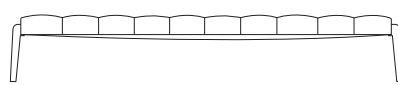

Cassia Range

KING[®]
L I V I N G

DT201 9885 V2

kingliving.com

Cassia Range

Cassia Daybed 1785-D800

Leather Stitching Detail

Top View

Front View

1785 (70.25")

Side View

400
(15.75")

800 (31.5")

Cassia Ottoman 1595-D450

Leather Stitching Detail

Top View

Front View

1595 (62.75")

Side View

400
(15.75")

450 (17.75")

Cassia Bar Stool

Leather Stitching Detail

Top View

Front View

500 (19.75")

Side View

680
(26.75")

450 (17.75")

Bolster Cushion Oval

W148 (5.75") x H120 (4.75")

670 (26.5")