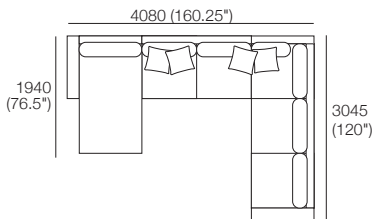

Package 1WDT
 Additional Packages*
***PLUS or *SMART or *PLUS SMART**
 Components: 1x 3 STR Armless WD,
 1x 2 STR Armless WD, 1x Back Panel XW,
 5x Back Cushion W, 1x Back Cushion SH,
 1x Arm WD, 1x Chorus T1035