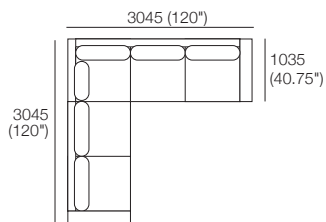

Concerto M Packages

Package 1WD
Additional Packages*
*PLUS or *SMART or *PLUS SMART
Components: 1x 3 STR Armless WD,
1x 2 STR Armless WD, 1x Back Panel XW,
5x Back Cushion W, 1x Back Cushion SH,
2x Arm WD