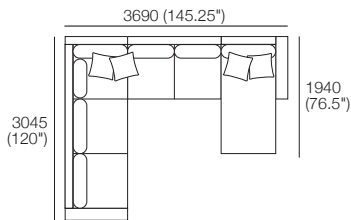

Package 26WD
(4x FREE Matching Oberon Cushions)
Additional Packages*
*PLUS or *SMART or *PLUS SMART
Components: 1x 3 STR Armless WD,
1x 2 STR Armless D, 1x Chaise WD,
1x Back panel XW, 2x Arm WD,
4x Back Cushion W, 1x Back Cushion SH,
2x Back Cushion STD