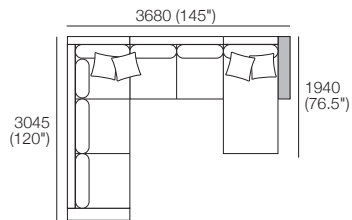

Package 26WDT
(4x FREE Matching Oberon Cushions)
Additional Packages*
*PLUS or *SMART or *PLUS SMART
Components: 1x 3 STR Armless WD,
1x 2 STR Armless D, 1x Chaise WD,
1x Back panel XW, 1x Arm WD,
4x Back Cushion W, 1x Back Cushion SH,
2x Back Cushion STD, 1x Chorus T1035