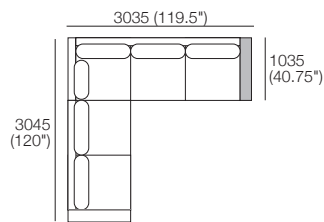

Package 1WDT
 Additional Packages*
***PLUS or *SMART or *PLUS SMART**
 Components: 1x 3 STR Armless WD,
 1x 2 STR Armless WD, 1x Back Panel XW,
 5x Back Cushion W, 1x Back Cushion SH,
 1x Arm WD, 1x Chorus T1035