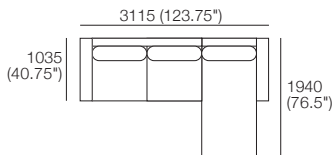

Package 5
Additional Packages*
*PLUS or ***SMART** or ***PLUS SMART**
Components: 1x 2 STR Armless WD, 1x Chaise WD, 2x Arm WD, 3x Back Cushion W