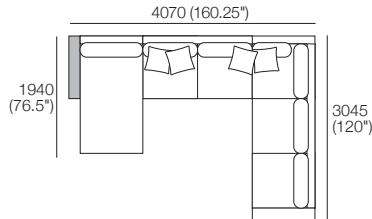

Package 21WDT
(4x FREE Matching Oberon Cushions)
Additional Packages*
*PLUS or *SMART or *PLUS SMART
Components: 1x 3 STR Armless WD,
1x 2 STR Armless WD, 1x Chaise XWD,
1x Back Panel XW, 1x Back Cushion XW,
5x Back Cushion W, 1x Back Cushion SH,
1x Arm WD, 1x Chorus T1035