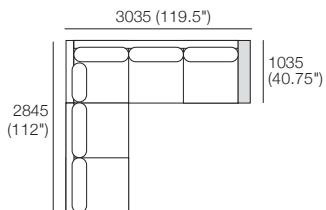

Package 25
Additional Packages*
*PLUS
Components: 1x 3 STR Armless WD, 1x 2 STR Armless WD, 1x Back Panel XW, 5x Back Cushion W, 1x Back Cushion SH, 1x Chorus T1035