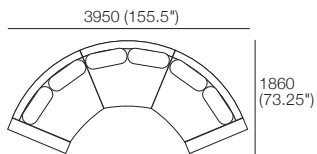

Package 17
Additional Packages*
*PLUS or ***SMART** or ***PLUS SMART**
Components: 3x Curve D, 6x Back Cushion STD, 2x Arm WD