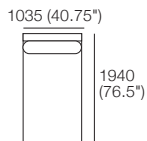

Package Chaise XWD
Components: 1x Chaise XWD, 1x Back Cushion XW