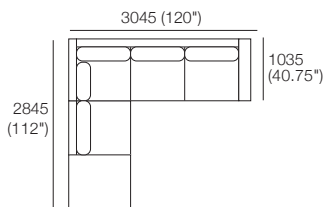

Concerto M Packages

Package 22
Additional Package*
*PLUS
Components: 1x 3 STR Armless WD, 1x Arm WD, 1x Back Panel XW, 1x Chair WD, 1x Ottoman WXD, 4x Back Cushion W, 1x Back Cushion SH

Package Chaise XWD
Components: 1x Chaise XWD, 1x Back Cushion XW