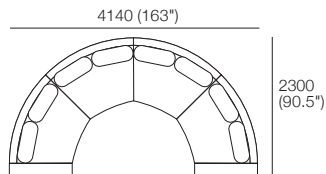

Package Curve 4
Additional Package*
*PLUS
Components: 4x Curve D, 8x Back Cushion STD, 2x Arm WD