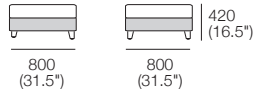

Back Bracket

Bracket Reverses for Deep Seat Position
STD Position Deep Position

Calypso III – KingRope Base

Glass Top or Soft Top

Calypso III SQ

Glass Top only

Square

Sunlounge Brackets