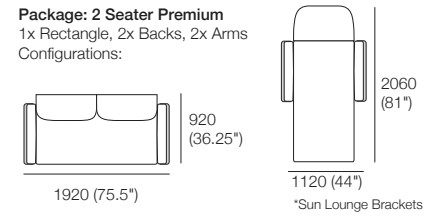

2x Rectangles, 4x Backs, 2x Arms, 1x Calypso III Coffee Table,
2x FREE Sun Lounge Brackets

Configurations:

Package: 3B Premium

2x Rectangles, 4x Backs, 4x Arms, 1x Calypso III Coffee Table,
2x FREE Sun Lounge Brackets

Configurations:

Package: 2 Seater

1x Rectangle, 2x Backs

Configurations:

Package: 2 Seater Premium

1x Rectangle, 2x Backs, 2x Arms

Configurations:

Package: Chair