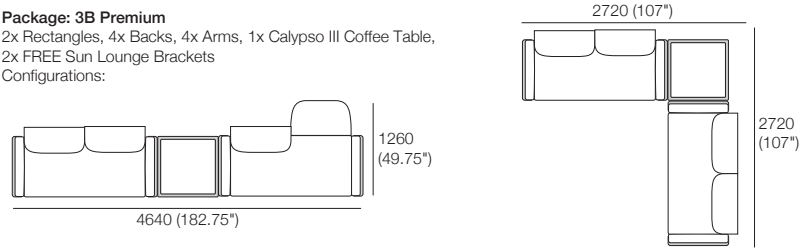

Package: 3B Premium

2x Rectangles, 4x Backs, 4x Arms, 1x Calypso III Coffee Table,
2x FREE Sun Lounge Brackets

Configurations: