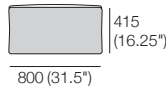

(Swivel Base, No Storage)

Circle 1380 Back

(Not sold separately)

Arm

Side View

Front View

Top View

Calypso III RND HIGH