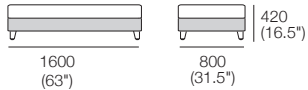

Delta Outdoor III

Rectangle

Back

Rear View