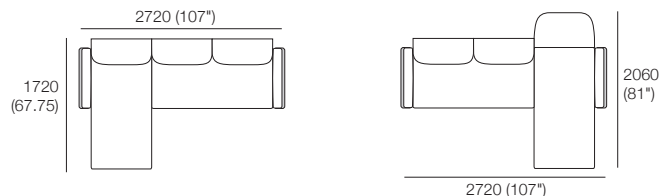

Package: 1 Premium

2x Rectangles, 3x Backs, 2x Arms,
2x FREE Sun Lounge Brackets
Configurations: