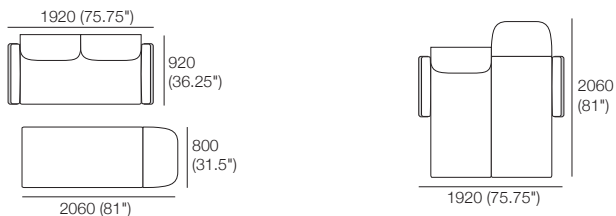

(Swivel Base, No Storage)

Circle 1380 Back

(Not sold separately)

Arm

Side View

Front View

Top View

Calypso III RND HIGH

Glass Top (H460) or Soft Top (H475)

Arm Table Rectangle

Swivel Table Round

Delta Outdoor III Packages

With KingRope™

KING®
OUTDOOR

Delta Outdoor III Packages

Package: 1

2x Rectangles, 3x Backs,
2x FREE Sun Lounge Brackets
Configurations:

Package: 1 Premium

2x Rectangles, 3x Backs, 2x Arms,
2x FREE Sun Lounge Brackets
Configurations:

Delta Outdoor III Packages

Package: 3 Premium