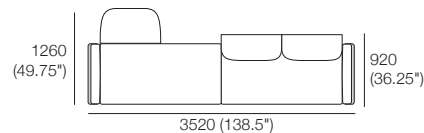

Package: 1 Premium

2x Rectangles, 3x Backs, 2x Arms,
2x FREE Sun Lounge Brackets
Configurations: