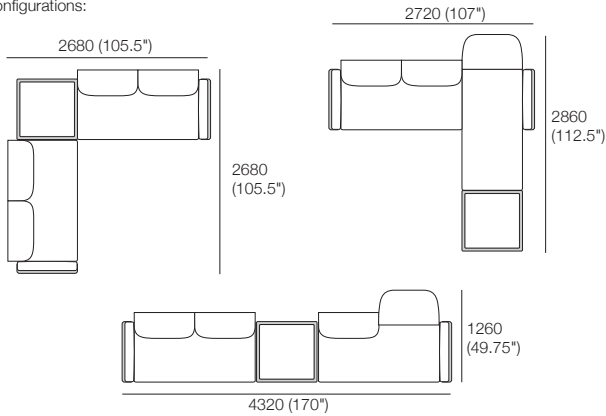

Delta Outdoor III Packages

Package: 3 Premium

2x Rectangles, 4x Backs, 2x Arms, 1x Calypso III Coffee Table,
2x FREE Sun Lounge Brackets

Configurations: