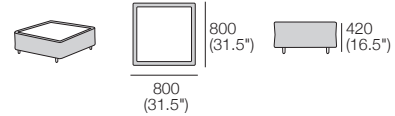

Back Bracket

Bracket Reverses for Deep Seat Position
STD Position Deep Position

Calypso III – KingRope Base

Glass Top or Soft Top

Calypso III SQ

Glass Top only

Square

Sunlounge Brackets

Reclined Position

Calypso III RND STD

Glass Top (H290) or Soft Top (H305)

Chair

(Square + Back)

Calypso III RND MED

Glass Top (H300) or Soft Top (H315)

Circle 1380