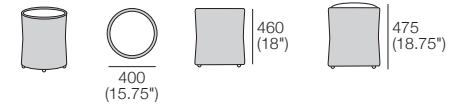

(Swivel Base, No Storage)

Circle 1380 Back

(Not sold separately)

Arm

Side View

Front View

Top View

Calypso III RND HIGH

Glass Top (H460) or Soft Top (H475)

Arm Table Rectangle

Swivel Table Round

Delta Outdoor III Packages

With KingRope™

KING®
OUTDOOR

Delta Outdoor III Packages

Package: 1