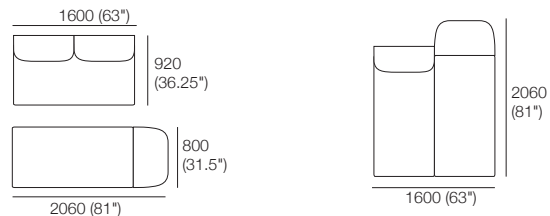

Delta Outdoor III Packages

Package: 1

2x Rectangles, 3x Backs,
2x FREE Sun Lounge Brackets
Configurations: