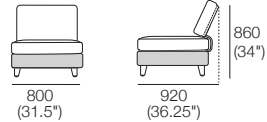

Back Bracket

Bracket Reverses for Deep Seat Position
STD Position Deep Position

Calypso III – KingRope Base

Glass Top or Soft Top

Calypso III SQ

Glass Top only

Square

Sunlounge Brackets

Reclined Position

Calypso III RND STD

Glass Top (H290) or Soft Top (H305)

Chair

(Square + Back)

Calypso III RND MED

Glass Top (H300) or Soft Top (H315)

Circle 1380

(Swivel Base, No Storage)

Circle 1380 Back

(Not sold separately)

Arm

Side View

Front View

Top View

Calypso III RND HIGH