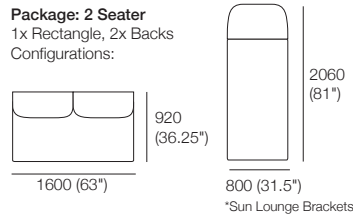

2x Rectangles, 4x Backs, 2x Arms, 1x Calypso III Coffee Table,
2x FREE Sun Lounge Brackets

Configurations:

Package: 3B Premium

2x Rectangles, 4x Backs, 4x Arms, 1x Calypso III Coffee Table,
2x FREE Sun Lounge Brackets

Configurations:

Package: 2 Seater

1x Rectangle, 2x Backs

Configurations:

Package: 2 Seater Premium

1x Rectangle, 2x Backs, 2x Arms

Configurations:

Package: Chair