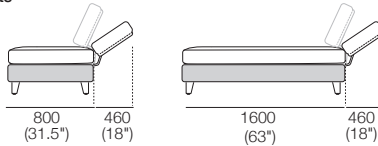

Sunlounge Brackets

Reclined Position