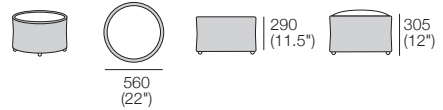

Calypso III RND STD

Glass Top (H290) or Soft Top (H305)