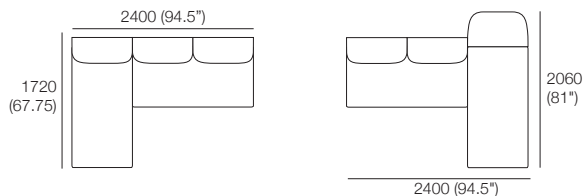

Delta Outdoor III Packages

Package: 1

2x Rectangles, 3x Backs,
2x FREE Sun Lounge Brackets
Configurations: