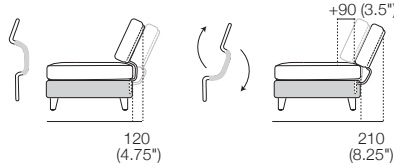

Delta Outdoor III

With KingRope™

KING®
L I V I N G

kingliving.com

Delta Outdoor III

Rectangle

Back

Rear View

Back Bracket

Bracket Reverses for Deep Seat Position
STD Position Deep Position

Calypso III – KingRope Base

Glass Top or Soft Top

Calypso III SQ

Glass Top only

Square

Sunlounge Brackets