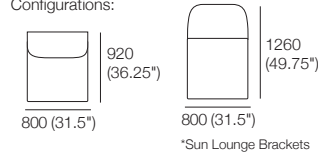

Package: Chair

1x Square, 1x Back

Configurations: