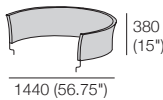

Reclined Position

Calypso III RND STD

Glass Top (H290) or Soft Top (H305)

Chair

(Square + Back)

Calypso III RND MED

Glass Top (H300) or Soft Top (H315)

Circle 1380

(Swivel Base, No Storage)

Circle 1380 Back

(Not sold separately)

Arm

Side View

Front View

Top View

Calypso III RND HIGH