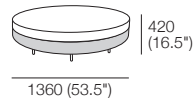

Reclined Position

Calypso III RND STD

Glass Top (H290) or Soft Top (H305)

Chair

(Square + Back)

Calypso III RND MED

Glass Top (H300) or Soft Top (H315)

Circle 1380

(Swivel Base, No Storage)

Circle 1380 Back

(Not sold separately)

Arm

Side View

Front View

Top View

Calypso III RND HIGH