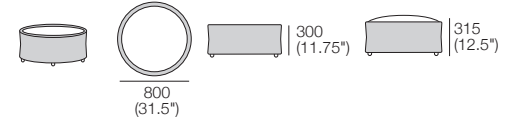

Back Bracket

Bracket Reverses for Deep Seat Position
STD Position Deep Position

Calypso III – KingRope Base

Glass Top or Soft Top

Calypso III SQ

Glass Top only

Square

Sunlounge Brackets

Reclined Position

Calypso III RND STD

Glass Top (H290) or Soft Top (H305)

Chair

(Square + Back)

Calypso III RND MED

Glass Top (H300) or Soft Top (H315)

Circle 1380

(Swivel Base, No Storage)

Circle 1380 Back

(Not sold separately)

Arm

Side View

Front View

Top View

Calypso III RND HIGH