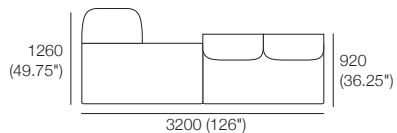

Delta Outdoor III Packages

Package: 1

2x Rectangles, 3x Backs,
2x FREE Sun Lounge Brackets
Configurations: