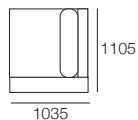

## Package 22

**Package 22:** Configurations

Components: 1x 3 STR Armless WD, 1x Arm WD, 1x Back Panel XW, 1x Chair WD, 1x Ottoman WXD, 4x Back Cushion W, 1x Back Cushion SH

Additional Package\*

**\*PLUS**