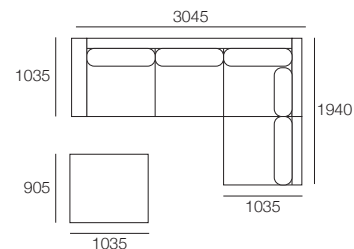

## Package 22

**Package 22:** Configurations

Components: 1x 3 STR Armless WD, 1x Arm WD, 1x Back Panel XW, 1x Chair WD, 1x Ottoman WXD, 4x Back Cushion W, 1x Back Cushion SH

Additional Package\*

**\*PLUS**