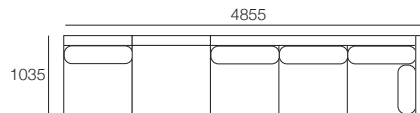

## Package 22

**Package 22:** Configurations

Components: 1x 3 STR Armless WD, 1x Arm WD, 1x Back Panel XW, 1x Chair WD, 1x Ottoman WXD, 4x Back Cushion W, 1x Back Cushion SH

Additional Package\*

**\*PLUS**