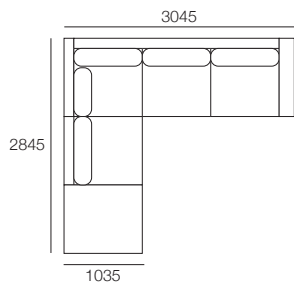

## Package 22

**Package 22:** Configurations

Components: 1x 3 STR Armless WD, 1x Arm WD, 1x Back Panel XW, 1x Chair WD, 1x Ottoman WXD, 4x Back Cushion W, 1x Back Cushion SH

Additional Package\*

**\*PLUS**