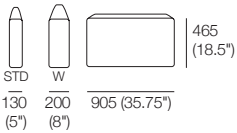

Arms Standard