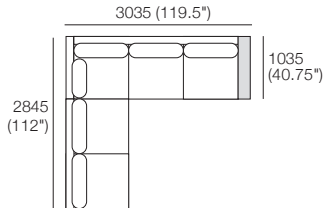

Package 25
Additional Packages*
*PLUS
Components: 1x 3 STR Armless WD, 1x 2 STR Armless WD, 1x Back Panel XW, 5x Back Cushion W, 1x Back Cushion SH, 1x Chorus T1035