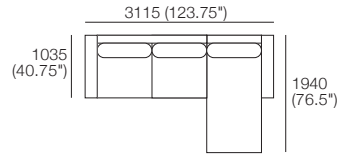

Package 5
Additional Packages*
*PLUS or ***SMART** or ***PLUS SMART**
Components: 1x 2 STR Armless WD, 1x Chaise WD, 2x Arm WD, 3x Back Cushion W