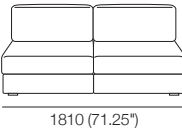

## 2 Seater STD

\*Back Cushions (pictured)  
- sold separately

STD: Standard

W: Wide

XW: Extra Wide

## 2 Seater Deep

\*Back Cushions (pictured)  
- sold separately

D: Deep

WD: Wide Deep

XWD: Extra Wide Deep