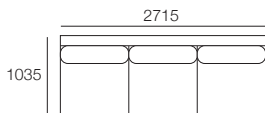

## Package 22

**Package 22:** Configurations

Components: 1x 3 STR Armless WD, 1x Arm WD, 1x Back Panel XW, 1x Chair WD, 1x Ottoman WXD, 4x Back Cushion W, 1x Back Cushion SH

Additional Package\*

**\*PLUS**