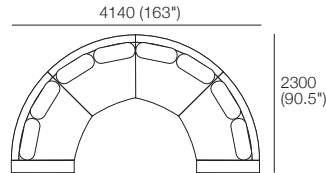

Package Curve 4
Additional Package*
*PLUS
Components: 4x Curve D, 8x Back Cushion STD, 2x Arm WD