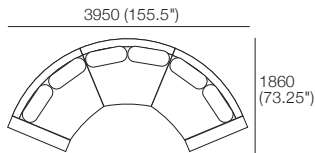

Package 17
Additional Packages*
*PLUS or ***SMART** or ***PLUS SMART**
Components: 3x Curve D, 6x Back Cushion STD, 2x Arm WD