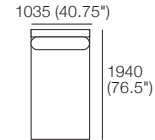

Package Chaise XWD
Components: 1x Chaise XWD, 1x Back Cushion XW