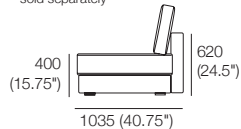

2 Seater Deep

*Back Cushions (pictured)
- sold separately