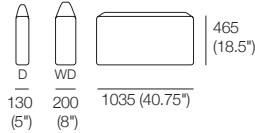

Concerto M

3 Seater STD

*Back Cushions (pictured)
- sold separately

STD: Standard

W: Wide

3 Seater Deep

*Back Cushions (pictured)
- sold separately

D: Deep

WD: Wide Deep

Arms Standard

Arms Standard

SMART Pockets™

Arms Deep

Arms Deep

SMART Pockets™

Timber Veneer Shelves

Sofa Accessory

Bolster Headrest

Effective October 2019. Use Magic Joiner M115. Concerto M: Ultradown® - NO Feathers. *Back Cushions not included - price extra. Timber Veneer Shelves available in King Living Timber Finishes. As King Living has a policy of continuous improvement, changes to products and specifications may be made without prior notice. Images and drawings are representative of design only. Accessories not included.