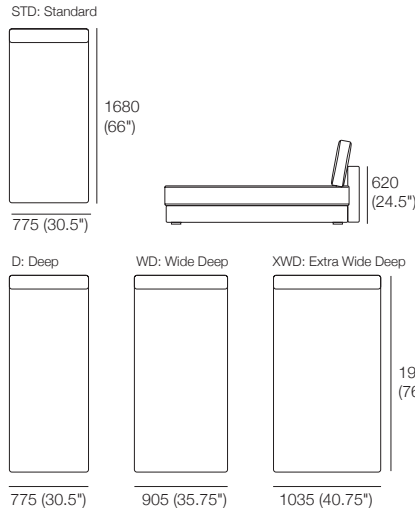

Chaise

*Back Cushions (pictured) – sold separately