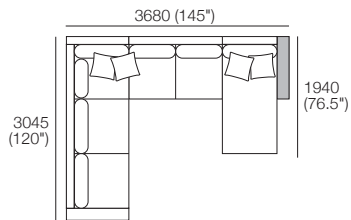

Package 26WDT
(4x FREE Matching Oberon Cushions)
Additional Packages*
*PLUS or *SMART or *PLUS SMART
Components: 1x 3 STR Armless WD,
1x 2 STR Armless D, 1x Chaise WD,
1x Back panel XW, 1x Arm WD,
4x Back Cushion W, 1x Back Cushion SH,
2x Back Cushion STD, 1x Chorus T1035