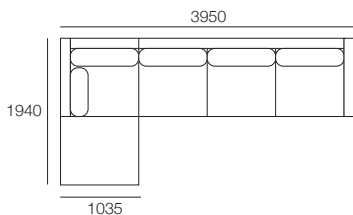

## Package 22

**Package 22:** Configurations

Components: 1x 3 STR Armless WD, 1x Arm WD, 1x Back Panel XW, 1x Chair WD, 1x Ottoman WXD, 4x Back Cushion W, 1x Back Cushion SH

Additional Package\*

**\*PLUS**