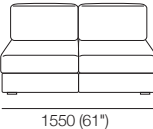

## 2 Seater STD

\*Back Cushions (pictured)  
- sold separately

STD: Standard

W: Wide

XW: Extra Wide

## 2 Seater Deep

\*Back Cushions (pictured)  
- sold separately

D: Deep

WD: Wide Deep

XWD: Extra Wide Deep