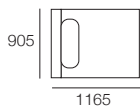

## Package 22

**Package 22:** Configurations

Components: 1x 3 STR Armless WD, 1x Arm WD, 1x Back Panel XW, 1x Chair WD, 1x Ottoman WXD, 4x Back Cushion W, 1x Back Cushion SH

Additional Package\*

**\*PLUS**