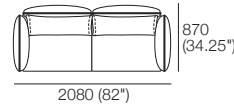

Pkg: 2.5 STR STD 4 FixAB

Components: 1x 2.5STR Base STD,
2x BC940, 2x AB940Fixed, 2x AB770 Fixed