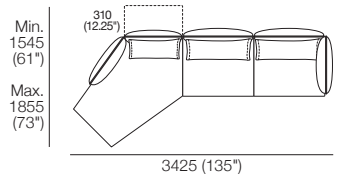

Pkg: 5

1x 2.5STR Base STD, 1x Angle Chaise STD,
2x AB940 Fixed, 2x AB770 Fixed,
1x AB770 Flex, 2x BC940, 1x BC770
Configurations: