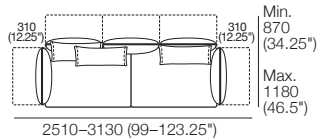

Zaza Packages

Pkg: 3 STR STD 5 FlexAB

Components: 1x 3STR Base STD, 3x BC770,
5x AB770 Flex