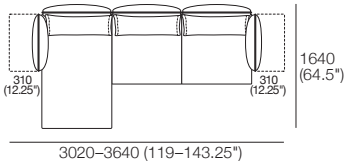

Pkg: 1 Deep

Components: 1x 2.5STR Base Deep, 1x 2STR Base Deep,
3x AB940Fixed, 2x AB770Flex, 3x BC940