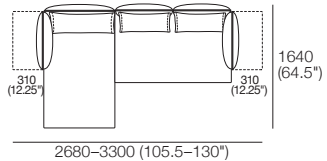

Pkg: 2 Deep

Components: 1x 2STR Base Deep, 1x 2STR Base Deep,
1x AB940 Fixed, 2x AB770 Flex, 2x AB770 Fixed,
1x BC940, 2x BC770