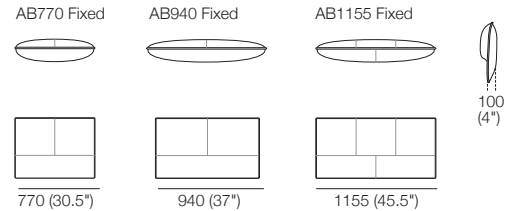

Arm/Back* Fixed H580 (23")