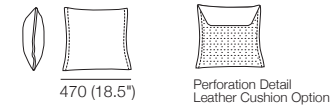

Scatter Cushion Zazina. H470 (18.5")