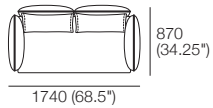

Zaza Packages

Pkg: 2 STR STD 4 FixAB

Components: 1x 2STR Base STD,
4x AB770 Fixed, 2x BC770