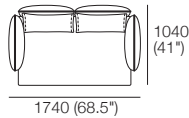

Pkg: 2 STR Deep 4 FixAB

Components: 1x 2STR Base Deep,
4x AB770 Fixed, 2x BC770