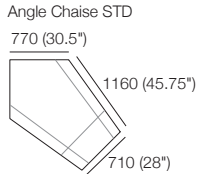

## Base H280 (11") with Seat Cushion