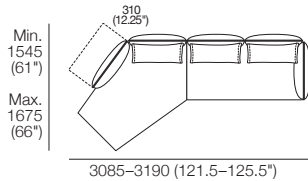

Zaza Packages

Pkg: 4

1x 2STR Base STD, 1x Angle Chaise STD,
3x BC770, 4x AB770 Fixed, 1x AB770 Flex
Configurations: