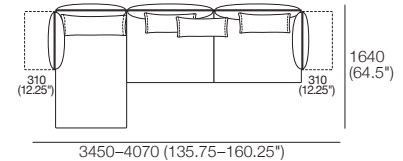

Pkg: 3 Deep

Components: 1x 3STR Base Deep, 1x 2STR Base Deep,
2x AB1155 Fixed, 1x AB940 Fixed, 2x AB770 Flex,
1x BC940, 3x BC770