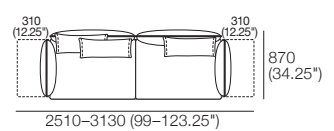

Pkg: 3 STR STD 2 FlexAB

Components: 1x 3STR Base STD,
3x BC770, 2x AB1155 Fixed, 2x AB770 Flex

Effective March 2022. ***Arm/Back Details:** Max. Flex: 310 (12.25"). **Base Compatibility:** **AB770 Arm:** (2 STR; 2.5 STR; 3 STR). **AB770 Back:** (2 STR; 3 STR). **AB940 Arm:** (2 STR DEEP; 2.5 STR DEEP; 3 STR DEEP). **AB940 Back:** (2.5 STR). **AB1155 Back:** (3 STR). **Chaise 2 STR; 3 STR; or Angle Chaise STD:** **AB770** for STD Arm/Back. **AB1155** for Long Arm/Back. **Chaise 2.5 STR:** **AB770** for STD Arm/Back. **AB940** for Long Arm/Back. The maximum usage weight for the AB770 Flex is 15kg (33lb). As King Living has a policy of continuous improvement, changes to products and specifications may be made without prior notice. Images and drawings are representative of design only. Accessories not included.