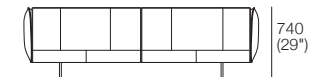

3 Seater
STD or DEEP Base
Back: AB1155 (Fixed)
Rear

Effective February 2022. *Arm/Back Details: Max. Flex: 310 (12.25"). **Base Compatibility: AB770 Arm:** (2 STR; 2.5 STR; 3 STR). **AB770 Back:** (2 STR; 3 STR). **AB940 Arm:** (2 STR DEEP; 2.5 STR DEEP; 3 STR DEEP). **AB940 Back:** (2.5 STR). **AB1155 Back:** (3 STR). **Chaise 2 STR; 3 STR; or Angle Chaise STD:** AB770 for STD Arm/Back. AB1155 for Long Arm/Back. **Chaise 2.5 STR:** AB770 for STD Arm/Back. AB940 for Long Arm/Back. The maximum usage weight for the AB770 Flex is 15kg (33lb). As King Living has a policy of continuous improvement, changes to products and specifications may be made without prior notice. Images and drawings are representative of design only. Accessories not included.