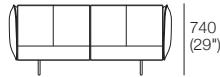

2 Seater
STD or DEEP Base
Back: AB770 (Fixed or Flex)
Rear