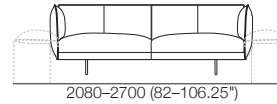

**2 Seater | 2.5 Seater | 3 Seater**  
DEEP Base  
Arm: AB770 (Fixed or Flex)  
Side

**2 Seater | 2.5 Seater | 3 Seater**  
DEEP Base  
Arm: AB940 (Fixed)  
Side

**2 Seater**  
STD or DEEP Base  
Back: AB770 (Fixed or Flex)  
Front

**2 Seater**  
STD or DEEP Base  
Back: AB770 (Fixed or Flex)  
Rear

**2.5 Seater**  
STD or DEEP Base  
Back: AB940 (Fixed)  
Front

**2.5 Seater**  
STD or DEEP Base  
Back: AB940 (Fixed)  
Rear

**3 Seater**  
STD or DEEP Base  
Back: AB770 (Fixed)  
Front