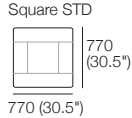

## Base H280 (11") with Seat Cushion