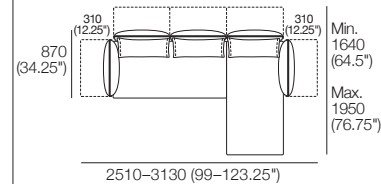

Effective March 2022. *Arm/Back Details: Max. Flex: 310 (12.25"). **Base Compatibility:** AB770 Arm: (2 STR; 2.5 STR; 3 STR). AB770 Back: (2 STR; 3 STR). AB940 Arm: (2 STR DEEP; 2.5 STR DEEP; 3 STR DEEP). AB940 Back: (2.5 STR). AB1155 Back: (3 STR). **Chaise 2 STR; 3 STR; or Angle Chaise STD:** AB770 for STD Arm/Back. AB1155 for Long Arm/Back. **Chaise 2.5 STR:** AB770 for STD Arm/Back. AB940 for Long Arm/Back. The maximum usage weight for the AB770 Flex is 15kg (33lb). As King Living has a policy of continuous improvement, changes to products and specifications may be made without prior notice. Images and drawings are representative of design only. Accessories not included.