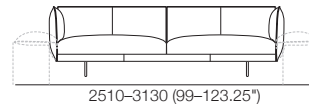

**2 Seater | 2.5 Seater | 3 Seater**  
DEEP Base  
Arm: AB770 (Fixed or Flex)  
Side

**2 Seater | 2.5 Seater | 3 Seater**  
DEEP Base  
Arm: AB940 (Fixed)  
Side

**2 Seater**  
STD or DEEP Base  
Back: AB770 (Fixed or Flex)  
Front

**2 Seater**  
STD or DEEP Base  
Back: AB770 (Fixed or Flex)  
Rear

**2.5 Seater**  
STD or DEEP Base  
Back: AB940 (Fixed)  
Front

**2.5 Seater**  
STD or DEEP Base  
Back: AB940 (Fixed)  
Rear

**3 Seater**  
STD or DEEP Base  
Back: AB770 (Fixed)  
Front

**3 Seater**  
STD or DEEP Base  
Back: AB770 (Fixed)  
Rear

**3 Seater**  
STD or DEEP Base  
Back: AB1155 (Fixed)  
Front

**3 Seater**  
STD or DEEP Base  
Back: AB1155 (Fixed)  
Rear

Effective February 2022. \*Arm/Back Details: Max. Flex: 310 (12.25"). **Base Compatibility: AB770 Arm:** (2 STR; 2.5 STR; 3 STR). **AB770 Back:** (2 STR; 3 STR). **AB940 Arm:** (2 STR DEEP; 2.5 STR DEEP; 3 STR DEEP). **AB940 Back:** (2.5 STR). **AB1155 Back:** (3 STR). **Chaise 2 STR; 3 STR; or Angle Chaise STD:** AB770 for STD Arm/Back. AB1155 for Long Arm/Back. **Chaise 2.5 STR:** AB770 for STD Arm/Back. AB940 for Long Arm/Back. The maximum usage weight for the AB770 Flex is 15kg (33lb). As King Living has a policy of continuous improvement, changes to products and specifications may be made without prior notice. Images and drawings are representative of design only. Accessories not included.