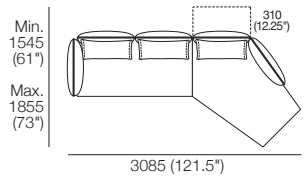

Zaza Packages

Pkg: 4

1x 2STR Base STD, 1x Angle Chaise STD,
3x BC770, 4x AB770 Fixed, 1x AB770 Flex
Configurations: