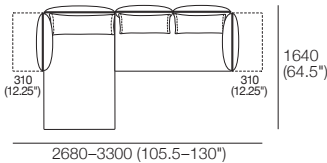

Pkg: 2

Components: 1x 2STR Base STD, 1x 2STR Base Deep,
2x AB770 Flex, 1x AB940 Fixed, 2x AB770 Fixed,
1x BC940, 2x BC770