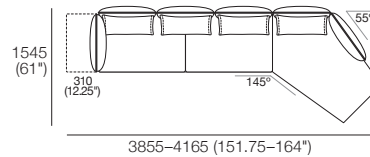

Pkg: 6

1x 3STR Base STD, 1x Angle Chaise STD,
1x AB770 Flex, 5x AB770 Fixed, 4x BC770
Configurations: