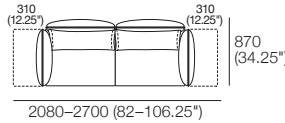

Pkg: 2.5 STR STD 2 FlexAB

Components: 1x 2.5STR Base STD,
2x BC940, 2x AB940Fixed, 2x AB770 Flex