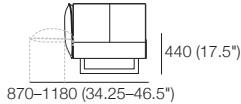

**2 Seater | 2.5 Seater | 3 Seater**  
DEEP Base  
Arm: AB770 (Fixed or Flex)  
Side

**2 Seater | 2.5 Seater | 3 Seater**  
DEEP Base  
Arm: AB940 (Fixed)  
Side

**2 Seater**  
STD or DEEP Base  
Back: AB770 (Fixed or Flex)  
Front