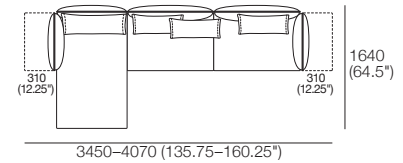

Pkg: 3

Components: 1x 3STR Base STD, 1x 2STR Base Deep,
2x AB1155 Fixed, 1x AB940 Fixed, 2x AB770 Flex,
1x BC940, 3x BC770