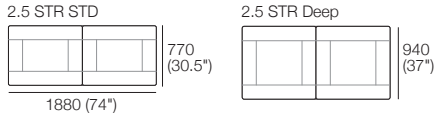

## Base H280 (11") with Seat Cushion