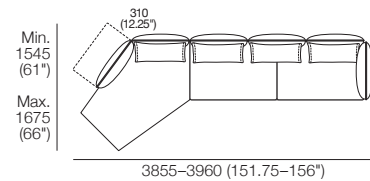

Pkg: 6

1x 3STR Base STD, 1x Angle Chaise STD,
1x AB770 Flex, 5x AB770 Fixed, 4x BC770
Configurations: