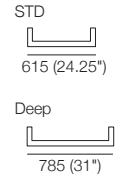

Leg H160 (2.25")

Effective February 2022. *Arm/Back Details: Max. Flex: 310 (12.25"). Base Compatibility: AB770 Arm: (2 STR; 2.5 STR; 3 STR). AB770 Back: (2 STR; 3 STR). AB940 Arm: (2 STR DEEP; 2.5 STR DEEP; 3 STR DEEP). AB940 Back: (2.5 STR). AB1155 Back: (3 STR). Chaise 2 STR; 3 STR; or Angle Chaise STD: AB770 for STD Arm/Back. AB1155 for Long Arm/Back. Chaise 2.5 STR: AB770 for STD Arm/Back. AB940 for Long Arm/Back. The maximum usage weight for the AB770 Flex is 15kg (33lb). As King Living has a policy of continuous improvement, changes to products and specifications may be made without prior notice. Images and drawings are representative of design only. Accessories not included.