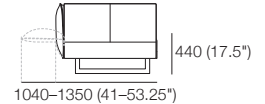

**2 Seater | 2.5 Seater | 3 Seater**  
DEEP Base  
Arm: AB770 (Fixed or Flex)  
Side

**2 Seater | 2.5 Seater | 3 Seater**  
DEEP Base  
Arm: AB940 (Fixed)  
Side

**2 Seater**  
STD or DEEP Base  
Back: AB770 (Fixed or Flex)  
Front