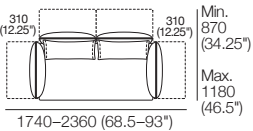

Pkg: 2 STR STD 4 FlexAB

Components: 1x 2STR Base STD,
4x AB770 Flex, 2x BC770