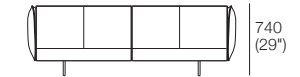

2.5 Seater
STD or DEEP Base
Back: AB940 (Fixed)
Rear