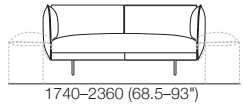

## Leg H160 (2.25")

Effective February 2022. \*Arm/Back Details: Max. Flex: 310 (12.25"). Base Compatibility: AB770 Arm: (2 STR; 2.5 STR; 3 STR). AB770 Back: (2 STR; 3 STR). AB940 Arm: (2 STR DEEP; 2.5 STR DEEP; 3 STR DEEP). AB940 Back: (2.5 STR). AB1155 Back: (3 STR). Chaise 2 STR; 3 STR; or Angle Chaise STD: AB770 for STD Arm/Back. AB1155 for Long Arm/Back. Chaise 2.5 STR: AB770 for STD Arm/Back. AB940 for Long Arm/Back. The maximum usage weight for the AB770 Flex is 15kg (33lb). As King Living has a policy of continuous improvement, changes to products and specifications may be made without prior notice. Images and drawings are representative of design only. Accessories not included.

# Zaza

Leather detail indicated

**Armchair**  
STD Base  
Arm: AB770 (Fixed)  
Side

**Armchair**  
STD Base  
Back: AB770 (Fixed)  
Front

**2 Seater | 2.5 Seater | 3 Seater**  
STD Base  
Arm: AB770 (Fixed or Flex)  
Side

**2 Seater | 2.5 Seater | 3 Seater**  
DEEP Base  
Arm: AB770 (Fixed or Flex)  
Side

**2 Seater | 2.5 Seater | 3 Seater**  
DEEP Base  
Arm: AB940 (Fixed)  
Side

**2 Seater**  
STD or DEEP Base  
Back: AB770 (Fixed or Flex)  
Front