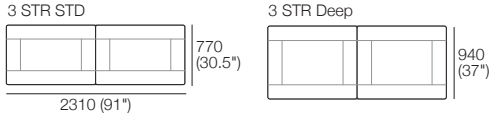

## Base H280 (11") with Seat Cushion