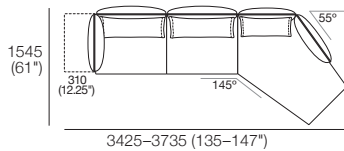

Pkg: 5

1x 2.5STR Base STD, 1x Angle Chaise STD,
2x AB940 Fixed, 2x AB770 Fixed,
1x AB770 Flex, 2x BC940, 1x BC770
Configurations: