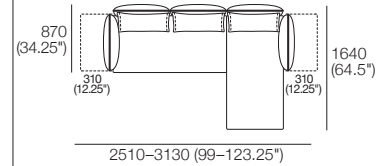

Pkg: 7 STD 2 FLEX

Components: 2x 2STR Base STD,
2x AB770 Flex, 3x BC770,
3x AB770 Fixed

Pkg: 7 STD 5 FLEX

Components: 2x Zaza 2STR Base STD,
5x Zaza AB770 Flex, 3x Zaza BC770