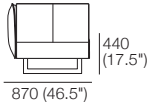

Zaza

Leather detail indicated

Armchair
STD Base
Arm: AB770 (Fixed)
Side