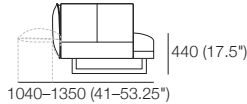

2 Seater | 2.5 Seater | 3 Seater
DEEP Base
Arm: AB770 (Fixed or Flex)
Side