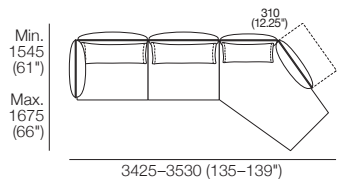

Pkg: 5

1x 2.5STR Base STD, 1x Angle Chaise STD,
2x AB940 Fixed, 2x AB770 Fixed,
1x AB770 Flex, 2x BC940, 1x BC770
Configurations: