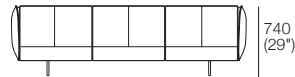

**2 Seater | 2.5 Seater | 3 Seater**  
DEEP Base  
Arm: AB770 (Fixed or Flex)  
Side

**2 Seater | 2.5 Seater | 3 Seater**  
DEEP Base  
Arm: AB940 (Fixed)  
Side

**2 Seater**  
STD or DEEP Base  
Back: AB770 (Fixed or Flex)  
Front

**2 Seater**  
STD or DEEP Base  
Back: AB770 (Fixed or Flex)  
Rear

**2.5 Seater**  
STD or DEEP Base  
Back: AB940 (Fixed)  
Front

**2.5 Seater**  
STD or DEEP Base  
Back: AB940 (Fixed)  
Rear

**3 Seater**  
STD or DEEP Base  
Back: AB770 (Fixed)  
Front

**3 Seater**  
STD or DEEP Base  
Back: AB770 (Fixed)  
Rear

**3 Seater**  
STD or DEEP Base  
Back: AB1155 (Fixed)  
Front

**3 Seater**  
STD or DEEP Base  
Back: AB1155 (Fixed)  
Rear

Effective February 2022. \*Arm/Back Details: Max. Flex: 310 (12.25"). **Base Compatibility: AB770 Arm:** (2 STR; 2.5 STR; 3 STR). **AB770 Back:** (2 STR; 3 STR). **AB940 Arm:** (2 STR DEEP; 2.5 STR DEEP; 3 STR DEEP). **AB940 Back:** (2.5 STR). **AB1155 Back:** (3 STR). **Chaise 2 STR; 3 STR; or Angle Chaise STD:** AB770 for STD Arm/Back. AB1155 for Long Arm/Back. **Chaise 2.5 STR:** AB770 for STD Arm/Back. AB940 for Long Arm/Back. The maximum usage weight for the AB770 Flex is 15kg (33lb). As King Living has a policy of continuous improvement, changes to products and specifications may be made without prior notice. Images and drawings are representative of design only. Accessories not included.