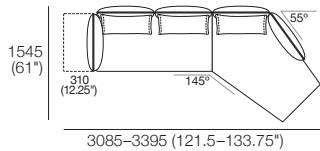

Zaza Packages

Pkg: 4

1x 2STR Base STD, 1x Angle Chaise STD,
3x BC770, 4x AB770 Fixed, 1x AB770 Flex
Configurations: