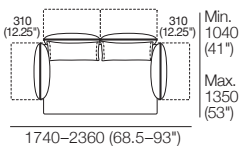

Pkg: 2 STR Deep 4 FlexAB

Components: 1x 2STR Base Deep,
4x AB770 Flex, 2x BC770