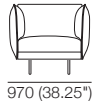

## BC770. H500 (19.75")

## Leg H160 (2.25")

Effective February 2022. \*Arm/Back Details: Max. Flex: 310 (12.25"). Base Compatibility: AB770 Arm: (2 STR; 2.5 STR; 3 STR). AB770 Back: (2 STR; 3 STR). AB940 Arm: (2 STR DEEP; 2.5 STR DEEP; 3 STR DEEP). AB940 Back: (2.5 STR). AB1155 Back: (3 STR). Chaise 2 STR; 3 STR; or Angle Chaise STD: AB770 for STD Arm/Back. AB1155 for Long Arm/Back. Chaise 2.5 STR: AB770 for STD Arm/Back. AB940 for Long Arm/Back. The maximum usage weight for the AB770 Flex is 15kg (33lb). As King Living has a policy of continuous improvement, changes to products and specifications may be made without prior notice. Images and drawings are representative of design only. Accessories not included.

# Zaza

Leather detail indicated

**Armchair**  
STD Base  
Arm: AB770 (Fixed)  
Side

**Armchair**  
STD Base  
Back: AB770 (Fixed)  
Front

**2 Seater | 2.5 Seater | 3 Seater**  
STD Base  
Arm: AB770 (Fixed or Flex)  
Side

**2 Seater | 2.5 Seater | 3 Seater**  
DEEP Base  
Arm: AB770 (Fixed or Flex)  
Side

**2 Seater | 2.5 Seater | 3 Seater**  
DEEP Base  
Arm: AB940 (Fixed)  
Side

**2 Seater**  
STD or DEEP Base  
Back: AB770 (Fixed or Flex)  
Front