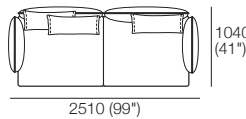

Pkg: 3 STR Deep 4 FixAB

Components: 1x 3STR Base Deep, 3x BC770,
2x AB1155 Fixed, 2x AB770 Fixed