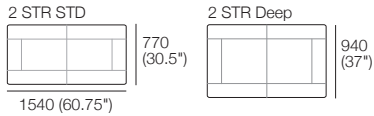

## Base H280 (11") with Seat Cushion