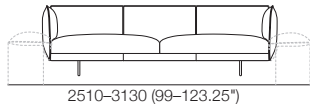

**2 Seater | 2.5 Seater | 3 Seater**  
DEEP Base  
Arm: AB770 (Fixed or Flex)  
Side

**2 Seater | 2.5 Seater | 3 Seater**  
DEEP Base  
Arm: AB940 (Fixed)  
Side

**2 Seater**  
STD or DEEP Base  
Back: AB770 (Fixed or Flex)  
Front

**2 Seater**  
STD or DEEP Base  
Back: AB770 (Fixed or Flex)  
Rear

**2.5 Seater**  
STD or DEEP Base  
Back: AB940 (Fixed)  
Front

**2.5 Seater**  
STD or DEEP Base  
Back: AB940 (Fixed)  
Rear

**3 Seater**  
STD or DEEP Base  
Back: AB770 (Fixed)  
Front

**3 Seater**  
STD or DEEP Base  
Back: AB770 (Fixed)  
Rear

**3 Seater**  
STD or DEEP Base  
Back: AB1155 (Fixed)  
Front

**3 Seater**  
STD or DEEP Base  
Back: AB1155 (Fixed)  
Rear

Effective February 2022. \*Arm/Back Details: Max. Flex: 310 (12.25"). **Base Compatibility: AB770 Arm:** (2 STR; 2.5 STR; 3 STR). **AB770 Back:** (2 STR; 3 STR). **AB940 Arm:** (2 STR DEEP; 2.5 STR DEEP; 3 STR DEEP). **AB940 Back:** (2.5 STR). **AB1155 Back:** (3 STR). **Chaise 2 STR; 3 STR; or Angle Chaise STD:** AB770 for STD Arm/Back. AB1155 for Long Arm/Back. **Chaise 2.5 STR:** AB770 for STD Arm/Back. AB940 for Long Arm/Back. The maximum usage weight for the AB770 Flex is 15kg (33lb). As King Living has a policy of continuous improvement, changes to products and specifications may be made without prior notice. Images and drawings are representative of design only. Accessories not included.