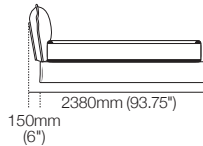

K I N G

kingliving.com

Delta Coast Bed

DT2024182-ANZ-ASIA-NA

Delta Coast Bed

King-AU-CA | SuperKing-NZ

Option: Storage Bed or Non-Storage Bed
 Mattress Area: 1935mm (76.25") x 2030mm (80")
 Mattress sold separately

Queen-AU-US-CA-NZ

Option: Storage Bed or Non-Storage Bed
 Mattress Area: 1525mm (60") x 2030mm (80")
 Mattress sold separately

Storage Bed (Option)

Queen Storage Bedbase encloses a generous storage compartment.

Option: Storage Bed or Non-Storage Bed
 Mattress Area: 1055mm (41.5") x 2030mm (80")
 Mattress sold separately

Bedhead Positions:

KingSingle Headboard/Bedhead can be positioned at either end of the bed to suit your space.