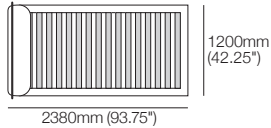

Queen-AU-US-CA-NZ

Option: Storage Bed or Non-Storage Bed
 Mattress Area: 1525mm (60") x 2030mm (80")
 Mattress sold separately

Storage Bed (Option)

Queen Storage Bedbase encloses a generous storage compartment.

Accessing Storage

Queen Storage Bed opens easily to access storage.

Bed-Making

Engineered Steel Frame lifts further into the bed-making position and extends past the Bedbase.

Delta Coast Bed

KingSingle-AU-US-CA-NZ

Option: Storage Bed or Non-Storage Bed
 Mattress Area: 1055mm (41.5") x 2030mm (80")
 Mattress sold separately

Bedhead Positions:

KingSingle Headboard/Bedhead can be positioned at either end of the bed to suit your space.