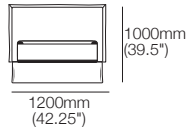

Queen-AU-US-CA-NZ

Option: Storage Bed or Non-Storage Bed
 Mattress Area: 1525mm (60") x 2030mm (80")
 Mattress sold separately

Storage Bed (Option)

Queen Storage Bedbase encloses a generous storage compartment.

Accessing Storage

Queen Storage Bed opens easily to access storage.

Bed-Making

Engineered Steel Frame lifts further into the bed-making position and extends past the Bedbase.

Delta Coast Bed

KingSingle-AU-US-CA-NZ

Option: Storage Bed or Non-Storage Bed
 Mattress Area: 1055mm (41.5") x 2030mm (80")
 Mattress sold separately

Bedhead Positions:

KingSingle Headboard/Bedhead can be positioned at either end of the bed to suit your space.