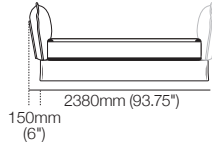

Queen-AU-US-CA-NZ

Option: Storage Bed or Non-Storage Bed
 Mattress Area: 1525mm (60") x 2030mm (80")
 Mattress sold separately

Storage Bed (Option)

Queen Storage Bedbase encloses a generous storage compartment.

Accessing Storage

Queen Storage Bed opens easily to access storage.

Bed-Making

Engineered Steel Frame lifts further into the bed-making position and extends past the Bedbase.

Delta Coast Bed

KingSingle-AU-US-CA-NZ

Option: Storage Bed or Non-Storage Bed
 Mattress Area: 1055mm (41.5") x 2030mm (80")
 Mattress sold separately

Bedhead Positions:

KingSingle Headboard/Bedhead can be positioned at either end of the bed to suit your space.