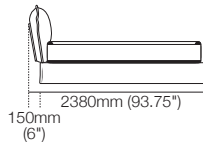

Storage Bed (Option)

King Storage Bedbase encloses a generous storage compartment.