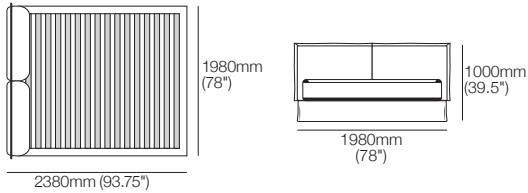

K I N G

kingliving.com

Delta Coast Bed

DT2024182-ANZ-ASIA-NA

Delta Coast Bed

King-AU-CA | SuperKing-NZ

Option: Storage Bed or Non-Storage Bed
 Mattress Area: 1935mm (76.25") x 2030mm (80")
 Mattress sold separately

Queen-AU-US-CA-NZ

Option: Storage Bed or Non-Storage Bed
 Mattress Area: 1525mm (60") x 2030mm (80")
 Mattress sold separately

Storage Bed (Option)

Queen Storage Bedbase encloses a generous storage compartment.

Option: Storage Bed or Non-Storage Bed
 Mattress Area: 1055mm (41.5") x 2030mm (80")
 Mattress sold separately

Bedhead Positions:

KingSingle Headboard/Bedhead can be positioned at either end of the bed to suit your space.