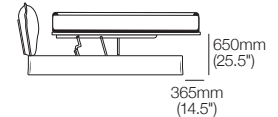

Queen-AU-US-CA-NZ

Option: Storage Bed or Non-Storage Bed
 Mattress Area: 1525mm (60") x 2030mm (80")
 Mattress sold separately

Storage Bed (Option)

Queen Storage Bedbase encloses a generous storage compartment.

Accessing Storage

Queen Storage Bed opens easily to access storage.

Bed-Making

Engineered Steel Frame lifts further into the bed-making position and extends past the Bedbase.

Delta Coast Bed

KingSingle-AU-US-CA-NZ

Option: Storage Bed or Non-Storage Bed
 Mattress Area: 1055mm (41.5") x 2030mm (80")
 Mattress sold separately

Bedhead Positions:

KingSingle Headboard/Bedhead can be positioned at either end of the bed to suit your space.