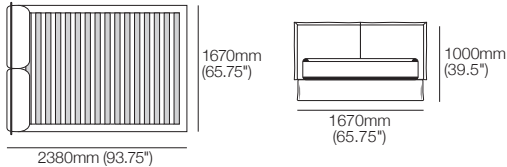

K I N G

kingliving.com

Delta Coast Bed

DT2024182-ANZ-ASIA-NA

Delta Coast Bed

King-AU-CA | SuperKing-NZ

Option: Storage Bed or Non-Storage Bed
 Mattress Area: 1935mm (76.25") x 2030mm (80")
 Mattress sold separately

Storage Bed (Option)

King Storage Bedbase encloses a generous storage compartment.

Accessing Storage

King Storage Bed lifts open easily to access storage.

Bed-Making

Engineered Steel Frame lifts further into the bed-making position and extends past the Bedbase.

Queen-AU-US-CA-NZ

Option: Storage Bed or Non-Storage Bed
 Mattress Area: 1525mm (60") x 2030mm (80")
 Mattress sold separately

Storage Bed (Option)

Queen Storage Bedbase encloses a generous storage compartment.

Option: Storage Bed or Non-Storage Bed
 Mattress Area: 1055mm (41.5") x 2030mm (80")
 Mattress sold separately

Bedhead Positions:

KingSingle Headboard/Bedhead can be positioned at either end of the bed to suit your space.