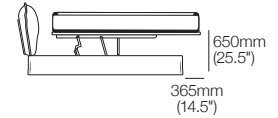

K I N G

kingliving.com

Delta Coast Bed

DT2024182-ANZ-ASIA-NA

Delta Coast Bed

King-AU-CA | SuperKing-NZ

Option: Storage Bed or Non-Storage Bed
 Mattress Area: 1935mm (76.25") x 2030mm (80")
 Mattress sold separately

Storage Bed (Option)

King Storage Bedbase encloses a generous storage compartment.

Accessing Storage

King Storage Bed lifts open easily to access storage.

Bed-Making

Engineered Steel Frame lifts further into the bed-making position and extends past the Bedbase.

Queen-AU-US-CA-NZ

Option: Storage Bed or Non-Storage Bed
 Mattress Area: 1525mm (60") x 2030mm (80")
 Mattress sold separately

Storage Bed (Option)

Queen Storage Bedbase encloses a generous storage compartment.

Option: Storage Bed or Non-Storage Bed
 Mattress Area: 1055mm (41.5") x 2030mm (80")
 Mattress sold separately

Bedhead Positions:

KingSingle Headboard/Bedhead can be positioned at either end of the bed to suit your space.