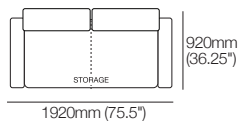

# Delta 5 Packages

**2-Seater Armless Sofa with Storage 1600**

**2-Seater Sofa 1920**

**2-Seater Sofa with SMART Pockets 1920**

**2-Seater Sofa 1920**

**2-Seater Sofa with Storage 1920**

**2-Seater Sofa with SMART Pockets 1920**