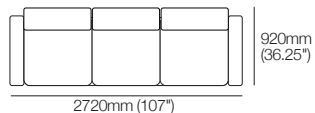

Delta 5 Packages

3-Seater Sofa 2720