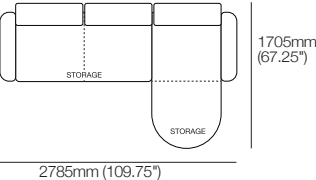

**Delta 5 Modular Sofa with 1600 Round
Chaise and Storage 2785**