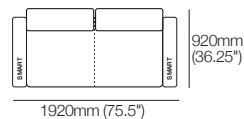

# Delta 5 Packages

**2-Seater Armless Sofa with Storage 1600**

**2-Seater Sofa 1920**

**2-Seater Sofa with SMART Pockets 1920**

**2-Seater Sofa 1920**

**2-Seater Sofa with Storage 1920**

**2-Seater Sofa with SMART Pockets 1920**