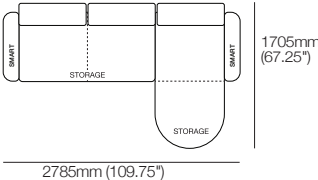

**Delta 5 Modular Sofa with 1600 Round
Chaise, Storage and SMART Pockets 2785**