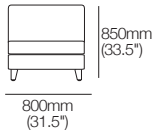

Delta 5 Components

Chairs

Chair