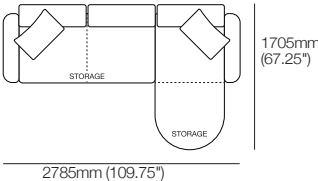

**Delta 5 Modular Sofa
with 1600 Round Chaise and Storage 2785**
Includes Accessories