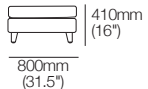

Delta 5 Components

Platforms | Bases

Square

No Storage