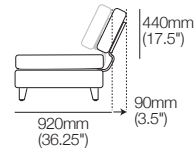

Standard | Deep Position