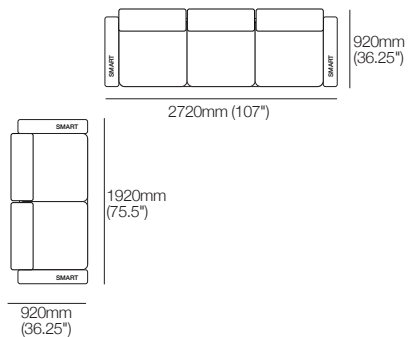

# Delta 5 Packages

3-Seater Sofa 2720

3-Seater Sofa with SMART Pockets 2720

3-Seater Sofa and 2-Seater Sofa with Storage 2720 | PKG 7

3-Seater Sofa and 2-Seater Sofa with SMART Pockets 2720 | PKG 7

Effective July 2026. Seat Position: Standard: 920mm (36.25"). Deep: 1010mm (39.75"). Tables available in selected King Living timber finishes or marble – dependent on table. King Living has a policy of continuous improvement, changes to products and specifications may be made without prior notice. Images and drawings are representative of design only. Accessories not included unless stated.