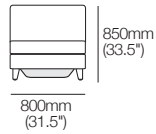

S Chair (Storage)