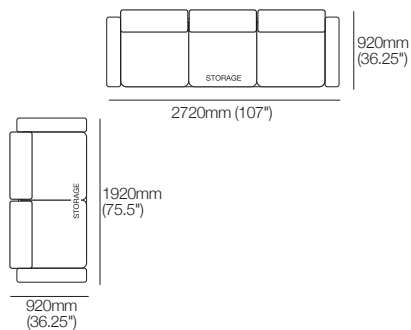

3-Seater Sofa and 2-Seater Sofa with Storage 2720 | PKG 7