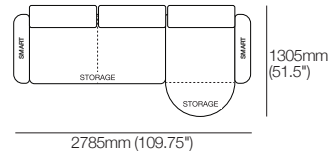

Modular Sofa with Round Chaise, Storage and SMART Pockets 2785