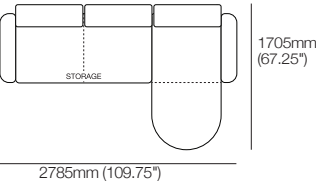

Delta 5 Packages

**Delta 5 Modular Sofa
with 1600 Round Chaise 2785**