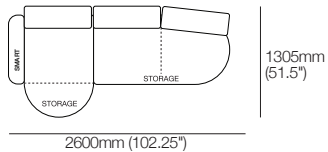

Modular Sofa with Round Left Chaise, Storage and SMART Pockets 2600