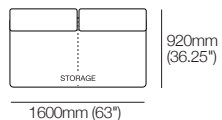

# Delta 5 Packages

**2-Seater Armless Sofa with Storage 1600**

**2-Seater Sofa 1920**

**2-Seater Sofa with SMART Pockets 1920**

**2-Seater Sofa 1920**

**2-Seater Sofa with Storage 1920**

**2-Seater Sofa with SMART Pockets 1920**