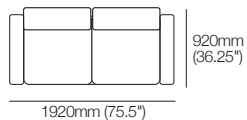

# Delta 5 Packages

**2-Seater Armless Sofa with Storage 1600**

**2-Seater Sofa 1920**

**2-Seater Sofa with SMART Pockets 1920**

**2-Seater Sofa 1920**

**2-Seater Sofa with Storage 1920**

**2-Seater Sofa with SMART Pockets 1920**