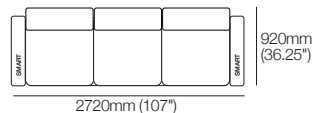

3-Seater Sofa with SMART Pockets 2720