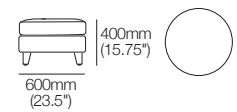

Circle Swivel Chair

Ottoman