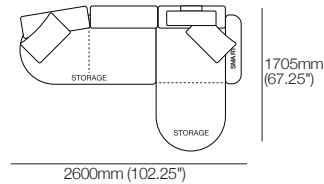

Modular Sofa with Round Long Right Chaise, Storage and SMART Pockets 2600
Includes Accessories