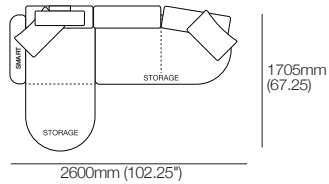

Delta 5 Packages

Modular Sofa with Round Long Left Chaise, Storage and SMART Pockets 2600
Includes Accessories