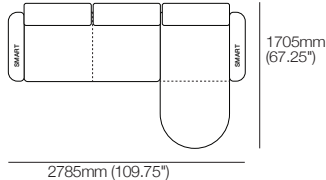

**Delta 5 Modular Sofa with 1600 Round
Chaise and SMART Pockets 2785**