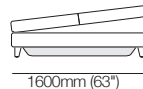

2-STR Base SEP 800 Storage

Separated Seat Cushions

Access 800