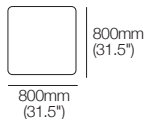

Delta 5 Components

Platforms | Bases

Square

No Storage