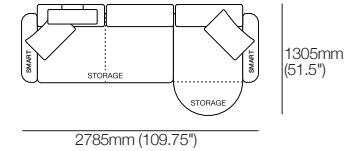

Modular Sofa with Round Chaise, Storage and SMART Pockets 2785
Includes Accessories