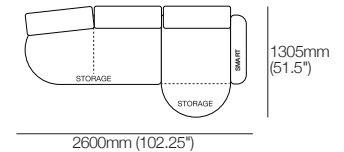

Modular Sofa with Round Right Chaise, Storage and SMART Pockets 2600