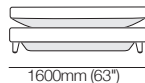

Rectangle S 1600 (Storage)

Leather (seam) : Fabric (no seam)

Access 1600