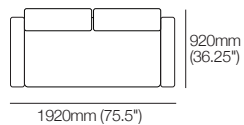

# Delta 5 Packages

**2-Seater Armless Sofa with Storage 1600**

**2-Seater Sofa 1920**

**2-Seater Sofa with SMART Pockets 1920**

**2-Seater Sofa 1920**

**2-Seater Sofa with Storage 1920**

**2-Seater Sofa with SMART Pockets 1920**