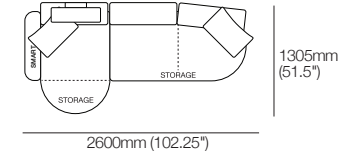

Modular Sofa with Round Left Chaise, Storage and SMART Pockets 2600
Includes Accessories