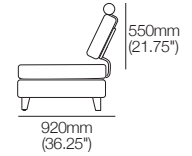

Bolster Headrest Rear View