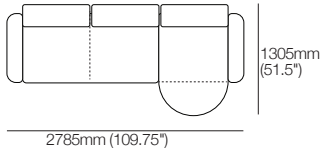

Delta 5 Packages

Modular Sofa with Round Chaise 2785