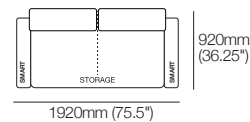

2-Seater Sofa with Storage and SMART Pockets 1920 W