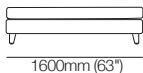

Rectangle

Leather (seam) : Fabric (no seam)

No Storage