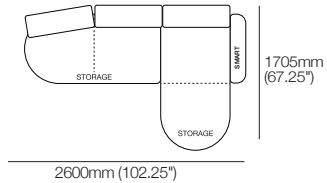

Modular Sofa with Round Long Right Chaise, Storage and SMART Pockets 2600