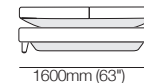

2-STR Base SEP 1600 Storage

Separated Seat Cushions

Access 1600