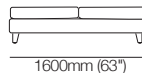

2-STR Base SEP

Separated Seat Cushions

No Storage