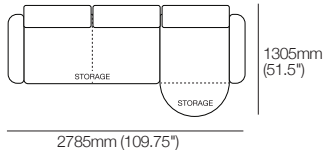

Modular Sofa with Round Chaise and Storage 2785