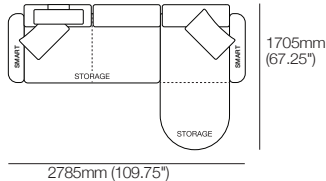

**Delta 5 Modular Sofa
with 1600 Round Chaise,
Storage and SMART Pockets 2785mm**
Includes Accessories