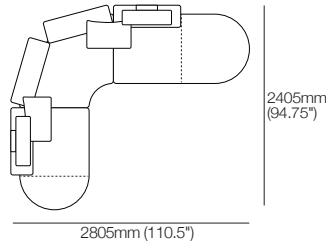

Modular Sofa Curved Corner Sofa 2805
Includes Accessories