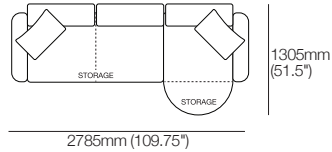

Modular Sofa with Round Chaise and Storage 2785
Includes Accessories