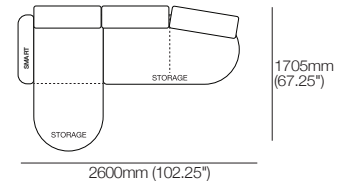

Modular Sofa with Round Long Left Chaise, Storage and SMART Pockets 2600