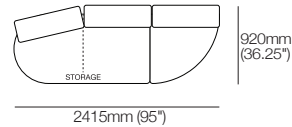

Modular Sofa with Quad, Round Left Chaise and Storage 2415