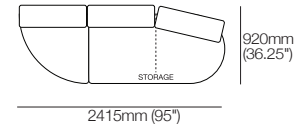

Modular Sofa with Quad, Round Right Chaise and Storage 2415