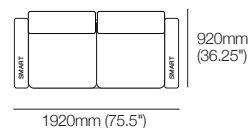

# Delta 5 Packages

**2-Seater Armless Sofa with Storage 1600**

**2-Seater Sofa 1920**

**2-Seater Sofa with SMART Pockets 1920**

**2-Seater Sofa 1920**

**2-Seater Sofa with Storage 1920**

**2-Seater Sofa with SMART Pockets 1920**