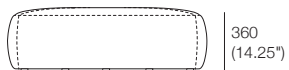

Fabric
Side

Medium 885-H360

Crescent (Indoor): Fabric or Leather
Stitching Detail

Leather or Fabric
Side

Small 600-H360

Crescent (Indoor): Fabric or Leather
Stitching Detail

Leather or Fabric
Side

1085 (42.75\")