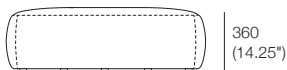

Fabric
Side

Medium 885-H360

Crescent (Indoor): Fabric or Leather
Stitching Detail

Leather or Fabric
Side

Small 600-H360

Crescent (Indoor): Fabric or Leather
Stitching Detail

Leather or Fabric
Side

1085 (42.75\")