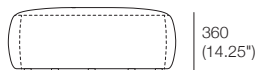

Crescent Ottoman

Large 1085-H360

Crescent (Indoor): Fabric or Leather
Stitching Detail

Leather
Side

Fabric
Side

Medium 885-H360

Crescent (Indoor): Fabric or Leather
Stitching Detail

Leather or Fabric
Side

Small 600-H360

Crescent (Indoor): Fabric or Leather
Stitching Detail

Leather or Fabric
Side

1085 (42.75\")

1085 (42.75\")

885 (35\")

600 (23.75\")

Leather
Top

Fabric
Top

Leather or Fabric
Top

Leather or Fabric
Top