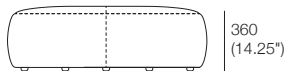

Fabric
Side

Medium 885-H360

Crescent (Indoor): Fabric or Leather
Stitching Detail

Leather or Fabric
Side

Small 600-H360

Crescent (Indoor): Fabric or Leather
Stitching Detail

Leather or Fabric
Side

1085 (42.75\")