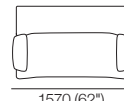

Side View

Front View

860 (34")

420
(16.5")

960 (37.75")

710
(28")

460
(18.25")

490
(19.25")

960 (37.75")

Chaise

Top View

Side View

Front View

Chaise with Armrest

Top View

Side View

Front View

2-Seater with Armrests

Top View

Side View

Front View

860 (34")

420
(16.5")

1485 (58.5")

710
(28")

910 (36")

1570 (62")

Corner

Top View

Side View

Curve

Top View