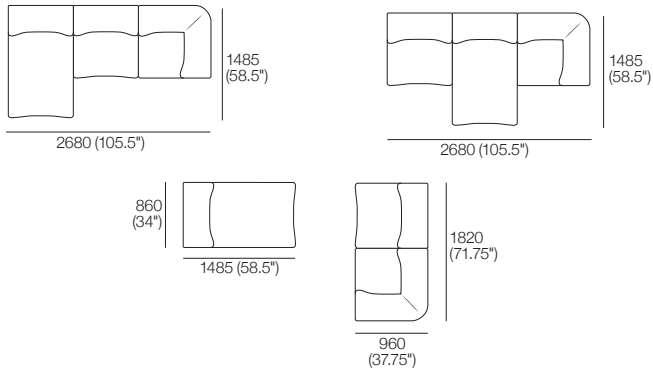

710
(28")

910 (36")

1570 (62")

Corner

Top View

Side View

Curve

Top View

960 (37.75")

710
(28")

Large Ottoman

Top View

Front View

Side View

Small Ottoman

Top View

Front View

Side View

860 (34")

950
(37.5")

860 (34")

950 (37.5")

380
(15")

680 (26.75")

700
(27.5")

680 (26.75")

700 (27.5")

380
(15")

1977 Sofa Packages

Modules are easily reconfigured to suit your lifestyle and space.

Package: 3

Components: 1x Chair, 1x Chaise, 1x Corner
Configurations: