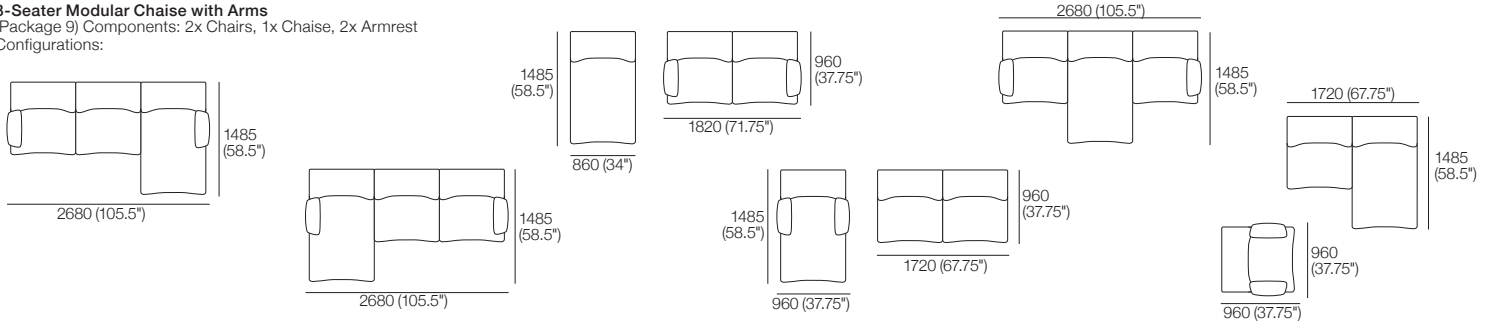

1977 Sofa Packages

Modules are easily reconfigured to suit your lifestyle and space.

3-Seater Modular Chaise with Arms

(Package 9) Components: 2x Chairs, 1x Chaise, 2x Armrest

Configurations: