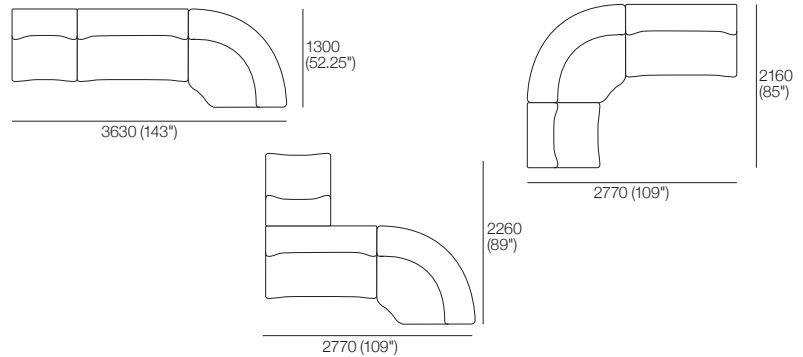

Package: 6

Components: 1x 2-Seater, 1x Chair, 1x Curve Cnr
Configurations: