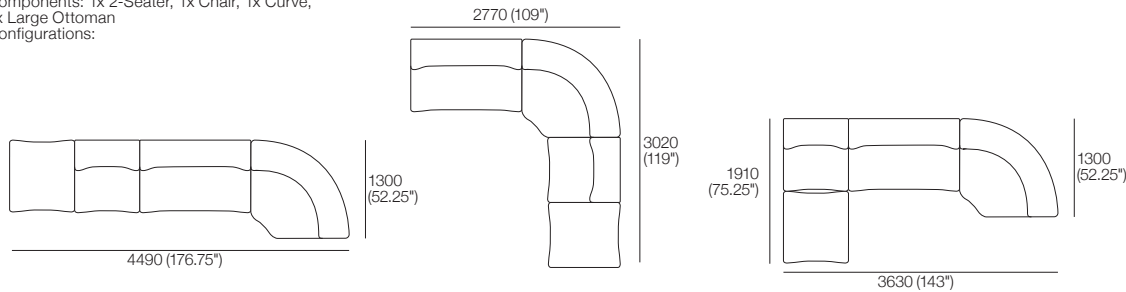

Package: 7

Components: 1x 2-Seater, 1x Chair, 1x Curve,
1x Large Ottoman
Configurations: