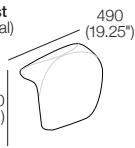

Chair

Top View

Side View

Front View

Armrest

(Optional)

Chair with Armrests

Top View

Side View

Front View

860 (34")

420
(16.5")

960 (37.75")

710
(28")

460
(18.25")

490
(19.25")

960 (37.75")

Chaise

Top View

Side View

Front View

Chaise with Armrest

Top View

Side View

Front View

2-Seater with Armrests

Top View

Side View

Front View

860 (34")

420
(16.5")

1485 (58.5")