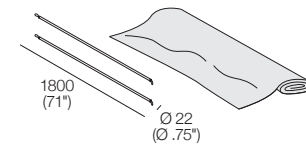

1994
(78.5")

1994
(78.5")

Package B

King Cabana Component (Sets)*,
2x STD Shade Canopy*, 2x Bolster Headrest

1750
(69")

1750
(69")

1994
(78.5")

1994
(78.5")

Optional Extras

Bolster Headrest

780
(30.75")

240
(9.5")

Shade Canopy and Shade Poles

Options: Standard or Deluxe*

1800
(71")

Ø 22
(Ø .75")