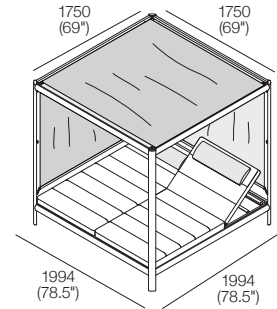

K I N G

DT2023110-V2

kingliving.com

King Cabana

King Cabana

*King Cabana Component (Sets)

1x Platform Extrusions; 1x Roof Extrusions, Sub-roof Poles and Shade Poles;
1x Upright Extrusions; 1x Sunlounge Cushions; 1x Sunlounge Frame.

Top View

Front View

2007
(79")

1994 (78.5")

Side View

1994 (78.5")

Package A

King Cabana Component (Sets)*,
1x STD Shade Canopy*

1994
(78.5")

1994
(78.5")

Package B

King Cabana Component (Sets)*,
2x STD Shade Canopy*, 2x Bolster Headrest

1750
(69")

1750
(69")

1994
(78.5")

1994
(78.5")

Optional Extras

Bolster Headrest

780
(30.75")

240
(9.5")

Shade Canopy and Shade Poles

Options: Standard or Deluxe*

1800
(71")

Ø 22
(Ø .75")