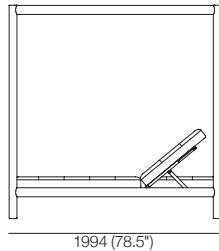

Top View

Front View

2007
(79")

1994 (78.5")

Side View

1994 (78.5")

Package A

King Cabana Component (Sets)*,
1x STD Shade Canopy*

1994
(78.5")

1994
(78.5")

Package B

King Cabana Component (Sets)*,
2x STD Shade Canopy*, 2x Bolster Headrest

1750
(69")

1750
(69")

1994
(78.5")

1994
(78.5")

Optional Extras

Bolster Headrest

780
(30.75")

240
(9.5")

Shade Canopy and Shade Poles

Options: Standard or Deluxe*

1800
(71")

Ø 22
(Ø .75")