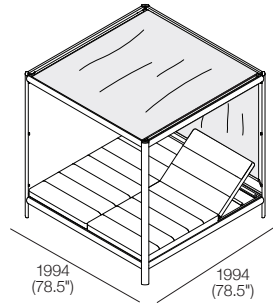

K I N G

DT2023110-V2

kingliving.com

King Cabana

King Cabana

*King Cabana Component (Sets)

1x Platform Extrusions; 1x Roof Extrusions, Sub-roof Poles and Shade Poles;
1x Upright Extrusions; 1x Sunlounge Cushions; 1x Sunlounge Frame.

Top View

Front View

2007
(79")

1994 (78.5")

Side View

1994 (78.5")

Package A

King Cabana Component (Sets)*,
1x STD Shade Canopy*

1994
(78.5")

1994
(78.5")

Package B

King Cabana Component (Sets)*,
2x STD Shade Canopy*, 2x Bolster Headrest

1750
(69")

1750
(69")

1994
(78.5")

1994
(78.5")

Optional Extras

Bolster Headrest

780
(30.75")

240
(9.5")

Shade Canopy and Shade Poles

Options: Standard or Deluxe*

1800
(71")

Ø 22
(Ø .75")