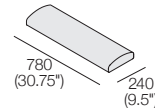

Top View

Front View

2007
(79")

1994 (78.5")

Side View

1994 (78.5")

Package A

King Cabana Component (Sets)*,
1x STD Shade Canopy*

1994
(78.5")

1994
(78.5")

Package B

King Cabana Component (Sets)*,
2x STD Shade Canopy*, 2x Bolster Headrest

1750
(69")

1750
(69")

1994
(78.5")

1994
(78.5")

Optional Extras

Bolster Headrest

780
(30.75")

240
(9.5")

Shade Canopy and Shade Poles

Options: Standard or Deluxe*

1800
(71")

Ø 22
(Ø .75")