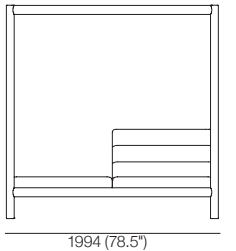

K I N G

DT2023110-V2

kingliving.com

King Cabana

King Cabana

*King Cabana Component (Sets)

1x Platform Extrusions; 1x Roof Extrusions, Sub-roof Poles and Shade Poles;
1x Upright Extrusions; 1x Sunlounge Cushions; 1x Sunlounge Frame.

Top View

Front View

2007
(79")

1994 (78.5")

Side View

1994 (78.5")

Package A

King Cabana Component (Sets)*,
1x STD Shade Canopy*

1994
(78.5")

1994
(78.5")

Package B

King Cabana Component (Sets)*,
2x STD Shade Canopy*, 2x Bolster Headrest

1750
(69")

1750
(69")

1994
(78.5")

1994
(78.5")

Optional Extras

Bolster Headrest

780
(30.75")

240
(9.5")

Shade Canopy and Shade Poles

Options: Standard or Deluxe*

1800
(71")

Ø 22
(Ø .75")