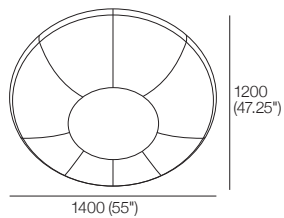

K I N G

DT2023101-V1

kingliving.com

Atoll Pool Float

Atoll Pool Float

Atoll Pool Float Large

Top View

Front View

Side View

Atoll Pool Float Small

Top View

Front View

Side View