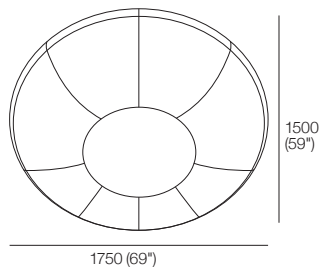

K I N G

DT2023101-V1

kingliving.com

Atoll Pool Float

Atoll Pool Float

Atoll Pool Float Large

Top View

Front View

Side View

Atoll Pool Float Small

Top View

Front View

Side View