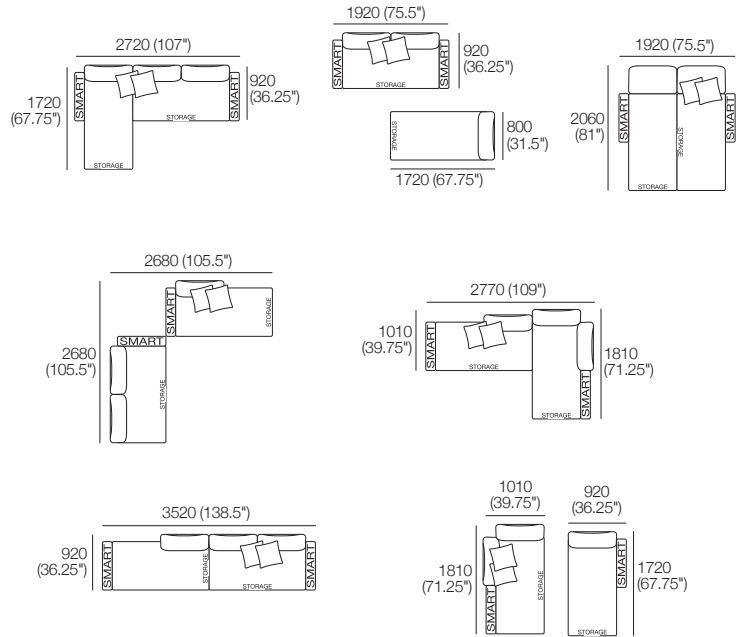

Plus 4x Bed Bracket, 1x Magic Joiner Pair M95, 2x Panama Cushion SQUARE.

Configurations:

Package: 2S Deluxe Plus Storage SMART AE

Components: 1x Rectangle S800, 1x Rectangle S1600, 3x Back, 2x Box Arm SMART.

Plus 4x Bed Bracket, 1x Magic Joiner Pair M95, 2x Panama Cushion SQUARE.

Configurations:

Delta Packages

2S Storage | S 2 Seater Armless | Circle Sofa

Package: 2S Storage AE

Components: 1x Rectangle S800, 1x Rectangle S1600, 3x Back.

Configurations:

Package: S 2 Seater Armless (Storage)

Components: 1x Rectangle S1600, 2x Back.

Configurations:

Use Bed Brackets

Package: Circle Sofa 1380 (Swivel; without Storage)

Components: 1x Circle Base 1380, 1x Circle Back B1380, 2x Panama Cushion Square.