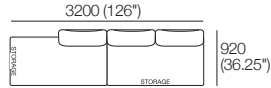

Plus 4x Bed Bracket, 1x Magic Joiner Pair M95, 2x Panama Cushion SQUARE.

Configurations:

Delta Packages

2S Storage | S 2 Seater Armless | Circle Sofa

Package: 2S Storage AE

Components: 1x Rectangle S800, 1x Rectangle S1600, 3x Back.

Configurations:

Package: S 2 Seater Armless (Storage)

Components: 1x Rectangle S1600, 2x Back.

Configurations:

Use Bed Brackets

Package: Circle Sofa 1380 (Swivel; without Storage)

Components: 1x Circle Base 1380, 1x Circle Back B1380, 2x Panama Cushion Square.