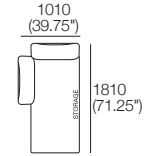

Plus 4x Bed Bracket, 1x Magic Joiner Pair M95, 2x Panama Cushion SQUARE.

Configurations:

Delta Packages

2S Storage | S 2 Seater Armless | Circle Sofa

Package: 2S Storage AE

Components: 1x Rectangle S800, 1x Rectangle S1600, 3x Back.

Configurations:

Package: S 2 Seater Armless (Storage)

Components: 1x Rectangle S1600, 2x Back.

Configurations:

Use Bed Brackets

Package: Circle Sofa 1380 (Swivel; without Storage)

Components: 1x Circle Base 1380, 1x Circle Back B1380, 2x Panama Cushion Square.