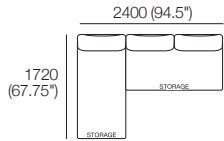

Plus 4x Bed Bracket, 1x Magic Joiner Pair M95, 2x Panama Cushion SQUARE.

Configurations:

Delta Packages

2S Storage | S 2 Seater Armless | Circle Sofa

Package: 2S Storage AE

Components: 1x Rectangle S800, 1x Rectangle S1600, 3x Back.

Configurations:

Package: S 2 Seater Armless (Storage)

Components: 1x Rectangle S1600, 2x Back.

Configurations:

Use Bed Brackets

Package: Circle Sofa 1380 (Swivel; without Storage)

Components: 1x Circle Base 1380, 1x Circle Back B1380, 2x Panama Cushion Square.