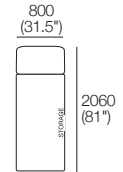

Plus 4x Bed Bracket, 1x Magic Joiner Pair M95, 2x Panama Cushion SQUARE.

Configurations:

Delta Packages

2S Storage | S 2 Seater Armless | Circle Sofa

Package: 2S Storage AE

Components: 1x Rectangle S800, 1x Rectangle S1600, 3x Back.

Configurations:

Package: S 2 Seater Armless (Storage)

Components: 1x Rectangle S1600, 2x Back.

Configurations:

Use Bed Brackets

Package: Circle Sofa 1380 (Swivel; without Storage)

Components: 1x Circle Base 1380, 1x Circle Back B1380, 2x Panama Cushion Square.