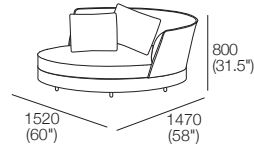

Plus 4x Bed Bracket, 1x Magic Joiner Pair M95, 2x Panama Cushion SQUARE.

Configurations:

Delta Packages

2S Storage | S 2 Seater Armless | Circle Sofa

Package: 2S Storage AE

Components: 1x Rectangle S800, 1x Rectangle S1600, 3x Back.

Configurations:

Package: S 2 Seater Armless (Storage)

Components: 1x Rectangle S1600, 2x Back.

Configurations:

Use Bed Brackets

Package: Circle Sofa 1380 (Swivel; without Storage)

Components: 1x Circle Base 1380, 1x Circle Back B1380, 2x Panama Cushion Square.

Package: Storage Circle Sofa 1380 (Storage; without Swivel)

Components: 1x Circle Base S 1380, 1x Circle Back B1380, 2x Panama Cushion Square.