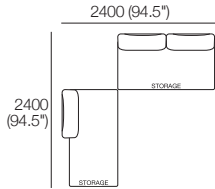

Plus 4x Bed Bracket, 1x Magic Joiner Pair M95, 2x Panama Cushion SQUARE.

Configurations:

Delta Packages

2S Storage | S 2 Seater Armless | Circle Sofa

Package: 2S Storage AE

Components: 1x Rectangle S800, 1x Rectangle S1600, 3x Back.

Configurations:

Package: S 2 Seater Armless (Storage)

Components: 1x Rectangle S1600, 2x Back.

Configurations:

Use Bed Brackets

Package: Circle Sofa 1380 (Swivel; without Storage)

Components: 1x Circle Base 1380, 1x Circle Back B1380, 2x Panama Cushion Square.