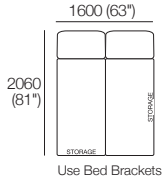

Plus 4x Bed Bracket, 1x Magic Joiner Pair M95, 2x Panama Cushion SQUARE.

Configurations:

Package: 2S Deluxe Plus Storage SMART AE

Components: 1x Rectangle S800, 1x Rectangle S1600, 3x Back, 2x Box Arm SMART.

Plus 4x Bed Bracket, 1x Magic Joiner Pair M95, 2x Panama Cushion SQUARE.

Configurations:

Delta Packages

2S Storage | S 2 Seater Armless | Circle Sofa

Package: 2S Storage AE

Components: 1x Rectangle S800, 1x Rectangle S1600, 3x Back.

Configurations:

Package: S 2 Seater Armless (Storage)

Components: 1x Rectangle S1600, 2x Back.

Configurations:

Use Bed Brackets

Package: Circle Sofa 1380 (Swivel; without Storage)

Components: 1x Circle Base 1380, 1x Circle Back B1380, 2x Panama Cushion Square.