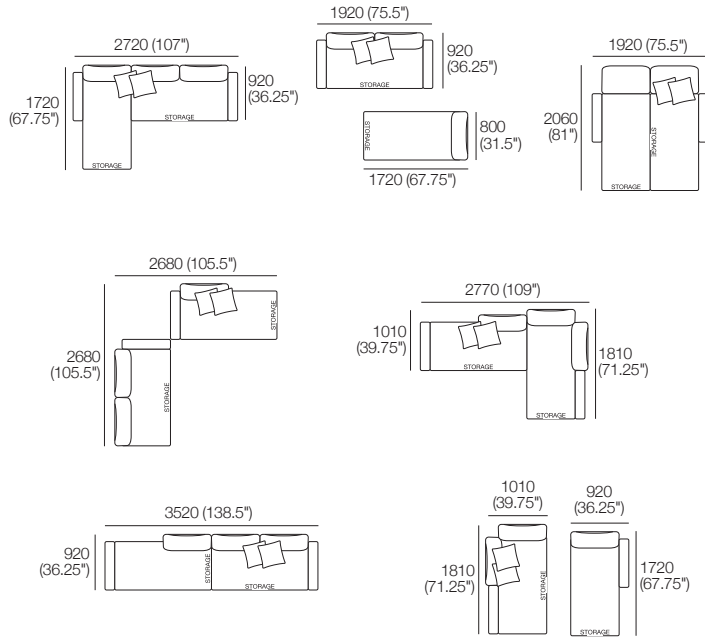

K I N G

Delta Packages

kingliving.com

2S DLX Plus | 2S | S 2 STR Armless | Circle Sofa

Delta Packages

2S Deluxe Plus

Package: 2S Deluxe Plus Storage AE

Components: 1x Rectangle S800, 1x Rectangle S1600, 3x Back, 2x Box Arm.

Plus 4x Bed Bracket, 1x Magic Joiner Pair M95, 2x Panama Cushion SQUARE.

Configurations:

Package: 2S Deluxe Plus Storage SMART AE

Components: 1x Rectangle S800, 1x Rectangle S1600, 3x Back, 2x Box Arm SMART.

Plus 4x Bed Bracket, 1x Magic Joiner Pair M95, 2x Panama Cushion SQUARE.

Configurations:

Delta Packages

2S Storage | S 2 Seater Armless | Circle Sofa

Package: 2S Storage AE

Components: 1x Rectangle S800, 1x Rectangle S1600, 3x Back.

Configurations:

Package: S 2 Seater Armless (Storage)

Components: 1x Rectangle S1600, 2x Back.

Configurations:

Use Bed Brackets

Package: Circle Sofa 1380 (Swivel; without Storage)

Components: 1x Circle Base 1380, 1x Circle Back B1380, 2x Panama Cushion Square.