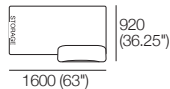

Plus 4x Bed Bracket, 1x Magic Joiner Pair M95, 2x Panama Cushion SQUARE.

Configurations:

Delta Packages

2S Storage | S 2 Seater Armless | Circle Sofa

Package: 2S Storage AE

Components: 1x Rectangle S800, 1x Rectangle S1600, 3x Back.

Configurations:

Package: S 2 Seater Armless (Storage)

Components: 1x Rectangle S1600, 2x Back.

Configurations:

Use Bed Brackets

Package: Circle Sofa 1380 (Swivel; without Storage)

Components: 1x Circle Base 1380, 1x Circle Back B1380, 2x Panama Cushion Square.