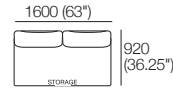

Plus 4x Bed Bracket, 1x Magic Joiner Pair M95, 2x Panama Cushion SQUARE.

Configurations:

Delta Packages

2S Storage | S 2 Seater Armless | Circle Sofa

Package: 2S Storage AE

Components: 1x Rectangle S800, 1x Rectangle S1600, 3x Back.

Configurations:

Package: S 2 Seater Armless (Storage)

Components: 1x Rectangle S1600, 2x Back.

Configurations:

Use Bed Brackets

Package: Circle Sofa 1380 (Swivel; without Storage)

Components: 1x Circle Base 1380, 1x Circle Back B1380, 2x Panama Cushion Square.