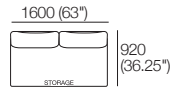

Plus 4x Bed Bracket, 1x Magic Joiner Pair M95, 2x Panama Cushion SQUARE.

Configurations:

Delta Packages

2S Storage | S 2 Seater Armless | Circle Sofa

Package: 2S Storage AE

Components: 1x Rectangle S800, 1x Rectangle S1600, 3x Back.

Configurations:

Package: S 2 Seater Armless (Storage)

Components: 1x Rectangle S1600, 2x Back.

Configurations:

Use Bed Brackets

Package: Circle Sofa 1380 (Swivel; without Storage)

Components: 1x Circle Base 1380, 1x Circle Back B1380, 2x Panama Cushion Square.